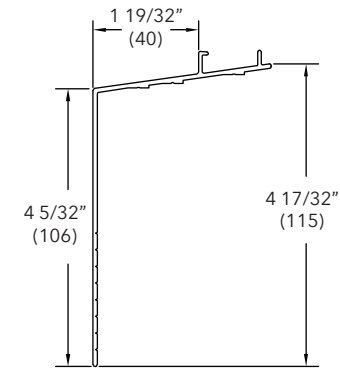

Subsill

A1451

Length	
200" (5080)	
Color	PN
Stone White	18815110
Bronze	18815106
Pebble	18815104
Brown	18815012
Evergreen	18815108
Wineberry	18815116
Ebony	18815118
Cashmere	18815120
Coconut Cream	18815126
Cadet Gray	18815128
Cascade Blue	18815130
Hampton Sage	18815132
Sierra White	18815134
Bright Silver	18861646
Copper	18861644
Clay	18872518
Gunmetal	18872514
Liberty Bronze	18872512
Suede	18872516