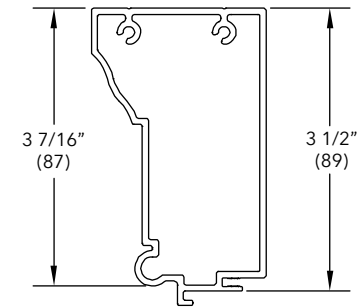

Columbus Casing

A1440

Length	
200" (5080)	
Color	PN
Stone White	18813925
Bronze	18813915
Pebble	18813910
Brown	18813905
Evergreen	18813920
Wineberry	18813940
Ebony	18813945
Cashmere	18813950
Coconut Cream	18813960
Cadet Gray	18813965
Cascade Blue	18813970
Hampton Sage	18813975
Sierra White	18813980
Bright Silver	18813990
Copper	18813985
Clay	18872422
Gunmetal	18872418
Liberty Bronze	18872416
Suede	18872420