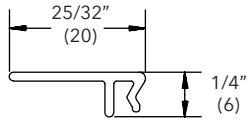

3/4" Frame Expander

A1012

Ultimate Double Hung Insert G2

NOTE: Must also use accessory kerf weather strip - frame

Length	
150" (3810)	
Color	PN
Stone White	18578599
Bronze	18578399
Pebble	18578299
Brown	18578199
Evergreen	18578499
Wineberry	18586199
Ebony	18586399
Cashmere	19000716
Coconut Cream	19003716
Cadet Gray	19004716
Cascade Blue	19005716
Hampton Sage	19006716
Sierra White	19007716
Bright Silver	18861270
Copper	18861268
Clay	18872334
Gunmetal	18872330
Liberty Bronze	18872328
Suede	18872332