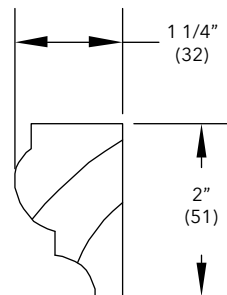

Special Casing 21

W8505

Length	Finish	PN
120" (3048)	Primed	38026021
	Bare	30146121
	NFJ	30143021