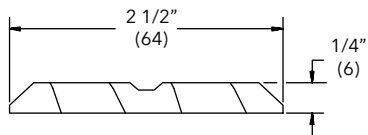

Mullion Trim, Horizontal

W8638

NOTE: *Longest Length Available 150" (3810)

All products with 3/8" Horizontal Space Mull: Ultimate Double Hung, Ultimate Double Hung Magnum, Polygon, Round Top, Ultimate Double Hung G2

Length	PN
*150" (3810)	30329699