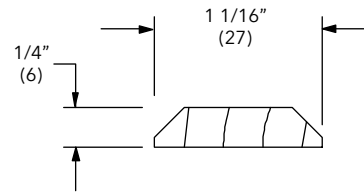

Product usage:

All Ultimate Wood Casement/Awning products

All Ultimate Wood Casement Operating Round Top/Polygon products

NOTE: Longest Length Available 150" (3810)