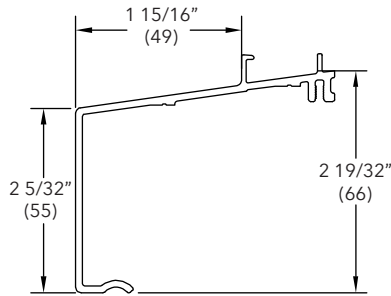

Subsill

A1452

Length	
200" (5080)	
Color	PN
Stone White	18815210
Bronze	18815206
Pebble	18815204
Brown	18815202
Evergreen	18815208
Wineberry	18815216
Ebony	18815218
Cashmere	18815220
Coconut Cream	18815226
Cadet Gray	18815228
Cascade Blue	18815230
Hampton Sage	18815232
Sierra White	18815234
Bright Silver	18861648
Copper	18861650
Clay	18872526
Gunmetal	18872522
Liberty Bronze	18872520
Suede	18872524