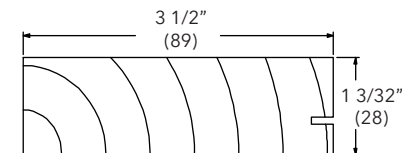

Terrace Door

NOTE: Top, 3 1/2" width (with screen track kerf)