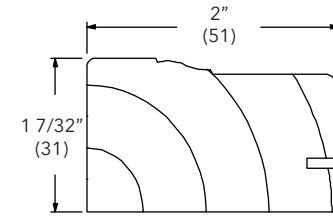

Brick Mould Casing

W1058

Terrace Door

NOTE: Top (with screen track kerf)