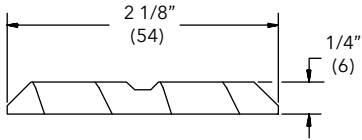

Mullion Trim

W1243

NOTE: *Longest Length Available 150" (3810)

Ultimate Double Hung, Ultimate Double Hung Magnum, Polygon, Round Top, Ultimate Double Hung Next Generation, Ultimate Casement, Ultimate Casement Round Top

Length	PN
*150" (3810)	30803397