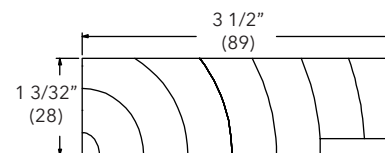

Safe-T-Plus Patio Door

NOTE: Side, 3 1/2" width (with backrabbet)