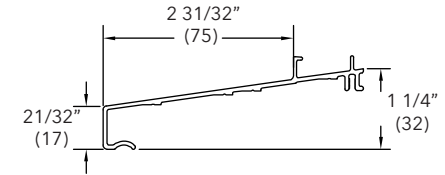

Subsill

A1453

Length	
200" (5080)	
Color	PN
Stone White	18815310
Bronze	18815306
Pebble	18815304
Brown	18815302
Evergreen	18815308
Wineberry	18815316
Ebony	18815318
Cashmere	18815320
Coconut Cream	18815326
Cadet Gray	18815328
Cascade Blue	18815330
Hampton Sage	18815332
Sierra White	18815334
Bright Silver	18861652
Copper	18861654
Clay	18872534
Gunmetal	18872530
Liberty Bronze	18872528
Suede	18872532