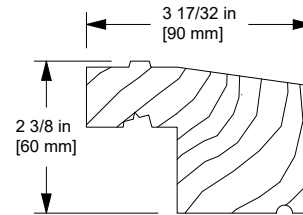

2" Extended Thick Subsill

W10341

Ultimate Wood Casement

Longest Length Available		
Length	NFJ PN	FJ PN
120" (3048)	30370298	30370398