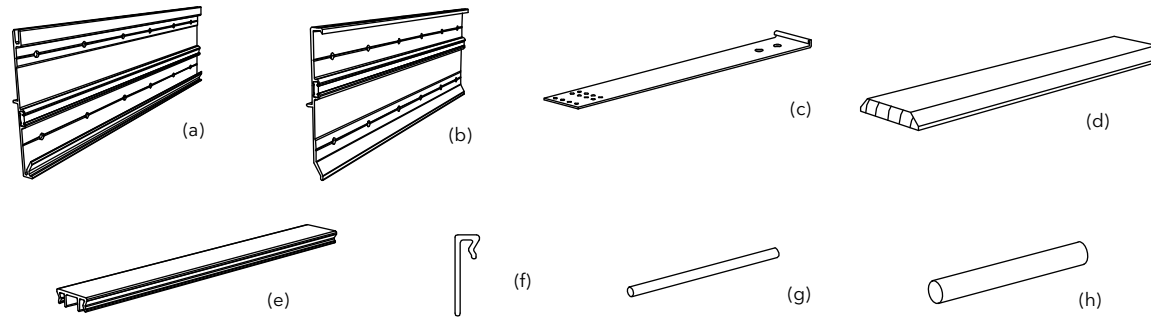

Clad 3/8" Mullion Reinforcement System Full Frame

Includes:

- 1 – Mullion reinforcement, A3177 – head jamb or right jamb, 18817110 (a)
- 1 – Mullion reinforcement, A3273 – sill or left jamb, 18817115 (b)
- 4 – 6" Structural masonry clip, 11860012 (c)
- 4 – 10" Structural masonry clip, 11860013 (c)
- 1 – Interior mullion trim, W1242 (d)
- 1 – 3/8" Mullion cover, A117 (e) (see A117 in this chapter for individual part numbers)
- 2 – 3/8" Frame trim, A148 (f) (see A148 in this chapter for individual part numbers)
- 1 – Frame kerf weather strip, M1242 15910100 (g)
- 1 – Foam backer rod – 3/4" diameter, 10500228 (h)
- 1 – Set of installation instructions

NOTE: All screws needed for installation are included.

Length	Color	PN
150" lineal package	Stone White	11873145
	Bronze	11873143
	Pebble	11873142
	Brown	11873141
	Evergreen	11873144
	Wineberry	11873125
	Ebony	11873126
	Cashmere	11873127
	Coconut Cream	11873130
	Cadet Gray	11873131
	Cascade Blue	11873132
	Hampton Sage	11873133
	Sierra White	11873134
	Bright Silver	11873147
	Copper	11873146
	Clay	11873151
	Gunmetal	11873149
	Liberty Bronze	11873148
Suede	11873150