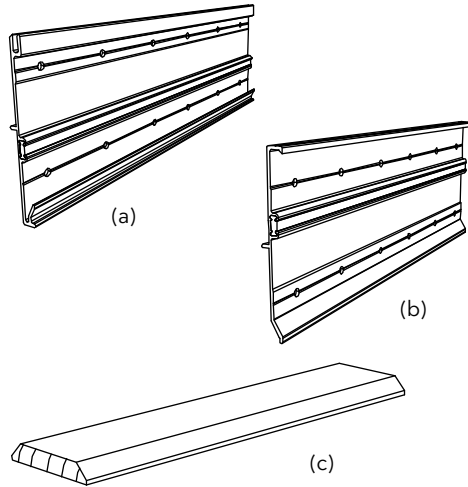

Wood 3/8" Mullion Reinforcement System Full Frame

Includes:

- 1 – Mullion reinforcement, A3177 – head jamb or right jamb, 18817110 (a)
- 1 – Mullion reinforcement, A3273 – sill or left jamb, 18817115 (b)
- 1 – Interior and exterior mullion trim – W1242 (c)
- 1 – Set of installation instructions

NOTE: All screws needed for installation are included.

Length	PN
150" lineal package	11873100