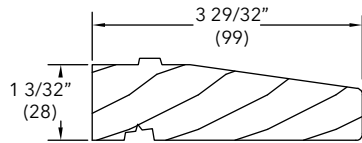

To order, specify:

1. Profile number
2. Size
3. Wood species
4. Finish

2 1/2" Extended Subsill

W8002

Product Categories:

Ultimate Wood Double Hung

Ultimate Wood Double Hung Round Top/Polygon

NOTE: Longest Length Available, NFJ 120" (3048), FJ 192" (4877)