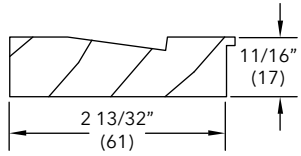

2 13/32" Jamb Extension

W9894

2 3/16" to 4 9/16"

Ultimate Casement

Ultimate Casement Round Top and Polygon

Length	Bare PN
120" (3048)	30399098