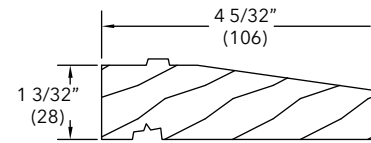

Product Categories:

Ultimate Wood Double Hung

Ultimate Wood Double Hung Round Top/Polygon

NOTE: Longest Length Available, NFJ 168" (4267), FJ 192" (4877)