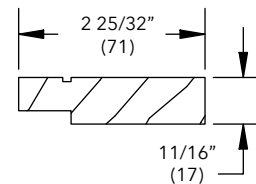

W6380

All Products

Length	Bare PN
72" (1829)	37017720
96" (2438)	37017965

Interior Jamb Extension - 6 9/16"

W8647

Used on all Tilt Turn products

Length	Bare PN
73" (1854)	32833272
144" (3658)	32833299

Ultimate Double Hung, Ultimate Double Hung Magnum, Round Top, Ultimate Glider