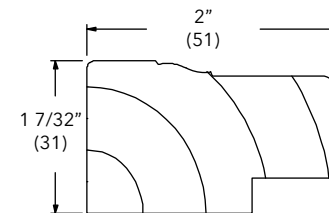

To order, specify:

1. Profile number
2. Size
3. Wood species
4. Finish

5/4 Flat Casing

W1074

Ultimate Trimline Patio Door DISC LA PRE 2003

NOTE: Longest Length Available 152" (3861)

NOTE: Top, 3 1/2" width (with screen track kerf and backrabbet)