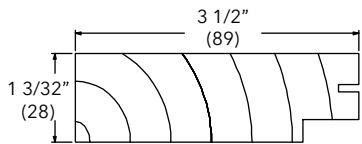

To order, specify:

1. Profile number
2. Size
3. Wood species
4. Finish

5/4 Flat Casing

W1074

Ultimate Trimline Patio Door DISC LA PRE 2003

NOTE: Longest Length Available 152" (3861)

NOTE: Top, 3 1/2" width (with screen track kerf and backrabbet)

5/4 Flat Casing

W1076

Ultimate Trimline Patio Door DISC LA PRE 2003

NOTE: Longest Length Available 112" (2845)

NOTE: Side, 3 1/2" width (with backrabbet)

5/4 Flat Casing

W1070

Safe-T-Plus Patio Door