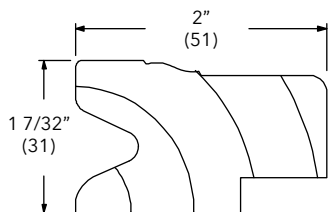

W1033

Safe-T-Plus Patio Door

NOTE: Side, 3 1/2" width (with backrabbet)

Stucco Casing

W1049

Ultimate Wood Sliding French Door DISC LA Pre 06/27/2022

Ultimate Trimline Patio Door DISC LA PRE 2003

NOTE: Longest Length Available 96" (2438). Side (with backrabbet)