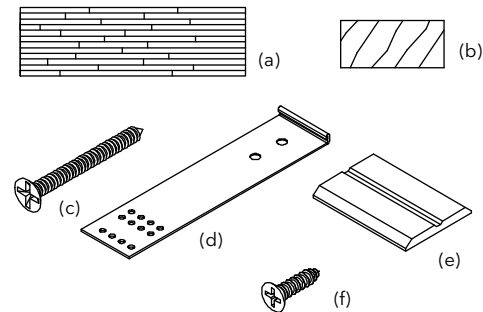

Wood 130" Mull Kit - 2" x 6 9/16" LVL

Includes:

- 1 – W10186, Mull post, 130" (3302) – 30241199 (a) W10186, FSC®Mull post – 30241299 (a)
- 1 – W12481, Non finger-jointed 5/4 flat casing (b)
- 24 – #8-15x1 1/4" flat head screws-11808114 (c)
- 12 – 10" Masonry clips- 11860013 (d)
- 1 – W11329, Interior mull trim, 30385099 (e)
- 24 – #8-15x 5/8" flat head screws-11800499 (f)
- Mulling instructions – 19970066
- Masonry clip instructions – 11708266

PN
11851233