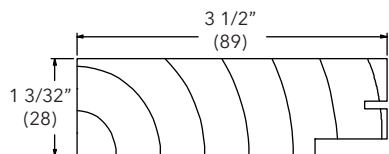

Safe-T-Plus Patio Door

NOTE: Top, 3 1/2" width (with screen track kerf and backrabbet)