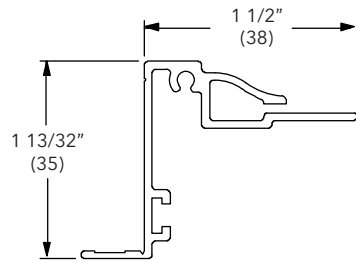

Adjustable Clad Brick Mould Casing

A130

Length	
150" (3810)	
Color	PN
Stone White	18802205
Bronze	18601720
Pebble	18601710
Brown	18601700
Evergreen	18601725
Wineberry	18802200
Ebony	18802220
Cashmere	19000162
Coconut Cream	19003162
Cadet Gray	19004162
Cascade Blue	19005162
Hampton Sage	19006162
Sierra White	19007162
Bright Silver	18861018
Copper	18861016
Clay	18872936
Gunmetal	18872932
Liberty Bronze	18872930
Suede	18872934

Sill Adapter

A129

NOTE: Use with A130

Length	
150" (3810)	
Color	PN
Stone White	18804599
Bronze	18601800
Pebble	18601790
Brown	18601780
Evergreen	18601810
Wineberry	18804595
Ebony	18804598
Cashmere	19000160
Coconut Cream	19003160
Cadet Gray	19004160
Cascade Blue	19005160
Hampton Sage	19006160
Sierra White	19007160
Bright Silver	18861010
Copper	18861008
Clay	18872928
Gunmetal	18872924
Liberty Bronze	18872922
Suede	18872926