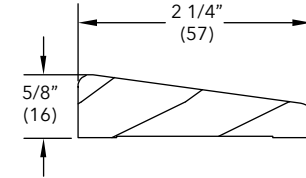

MM44 Interior Casing

W1144

Finish	Wood Species, Length and Part Number					
	Pine 84"	Pine 120"	Cherry 84"	VG Douglas Fir 84"	Mahogany 84"	White Oak 84"
Bare	31772048	31772099	CH31772048	DF31772048	MA31772048	WK31772048
White	38772049	38772098	-	-	-	-
Designer Black	38772049DBK	38772098DBK	-	-	-	-
Clear	CL31772048	CL31772099	CCH31772048	CDF31772048	CMA31772048	CWK31772048
Prime	38772048	38772099	-	-	-	-
Honey	SB31772048	SB31772099	SBCH31772048	SBDF31772048	SBMA31772048	SBWK31772048
Wheat	SA31772048	SA31772099	SACH31772048	SADF31772048	SAMA31772048	SAWK31772048
Cabernet	SE31772048	SE31772099	SECH31772048	SEDF31772048	SEMA31772048	SEWK31772048
Leather	SD31772048	SD31772099	SDCH31772048	SDDF31772048	SDMA31772048	SDWK31772048
Hazelnut	SC31772048	SC31772099	SCCH31772048	SCDF31772048	SCMA31772048	SCWK31772048
Espresso	SF31772048	SF31772099	SFCH31772048	SFDF31772048	SFMA31772048	SFWK31772048