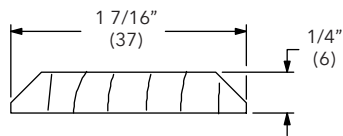

Product usage:

3/8" Mullion Reinforcement

NOTE: Longest Length Available 150" (3810)