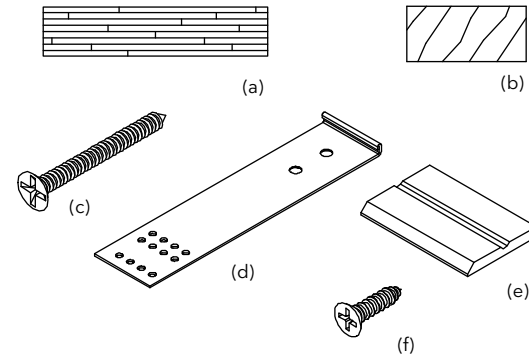

Wood 130" Mull Kit - 1" x 4 9/16" LVL

Includes:

- 1 – W8677, Mull post, 130" (3302) – 30251199 (a)
- 1 – W9201, Non finger-jointed 5/4 flat casing, 30240130, (b)
- 24 – #8-15x1 1/4" flat head screws-11808114 (c)
- 12 – 10" Masonry clips- 11860013 (d)
- 12 – 6" Masonry clips –11860012 (d)
- 1 – W1243, Interior mull trim – 30803399 (e)
- 24 – #8-15x 5/8" flat head screws-11800499 (f)
- Mulling instructions – 19970066
- Masonry clip instructions – 11708266

PN
11851127