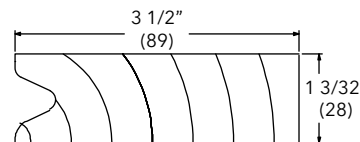

NOTE: Longest Length Available 148" (3759)

Stucco Casing, Flat

W1035

NOTE: Longest Length Available 120" (3048)

NOTE: 3 1/2" width

NOTE: Stucco casing is not available for head jamb application.

Special Casing 3