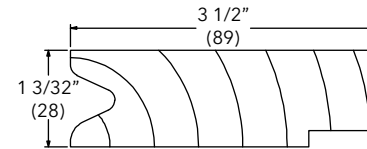

W1033

Safe-T-Plus Patio Door

NOTE: Side, 3 1/2" width (with backrabbet)

Stucco Casing

W1049

Ultimate Wood Sliding French Door DISC LA Pre 06/27/2022

Ultimate Trimline Patio Door DISC LA PRE 2003

NOTE: Longest Length Available 96" (2438). Side (with backrabbet)