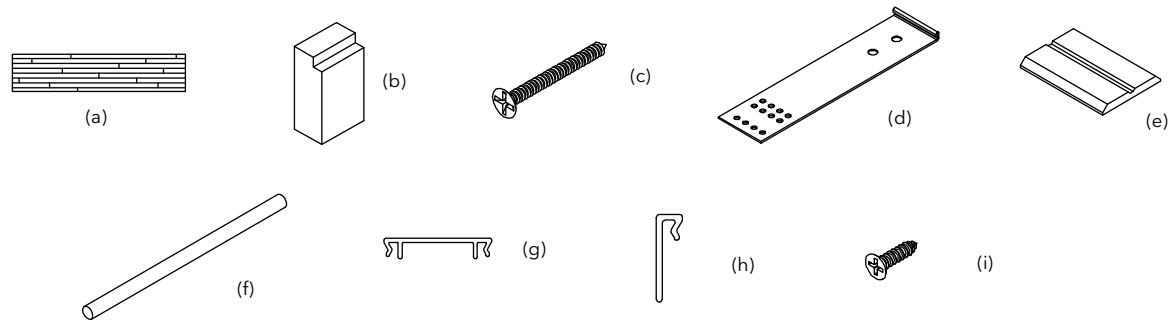

Clad 130" Mull Kit - 1" x 4 9/16" LVL

Includes:

- 1 - W8677, Mull post, 130" (3302) – 30251199 (a)
- 1 - Mull sealant block – 10500018 (b)
- 24 - #8–15x1 1/4" flat head screws–11808114 (c)
- 12 - 10" Masonry clips – 11860013 (d)
- 12 - 6" Masonry clips – 11860012 (d)
- 1 - W1243, Interior Mull Trim – 30803399 (e)
- 1 - Frame kerf weather strip, M1242, 260" (6604) (f)
- 1 - A111, 1" Space mull cover: BN–18600610, BZ–18600630, PB–18600620, EG–18600640, SW–18800880 (g)
- 2 - A148, Frame trim: BN–15224810, BZ–15224830, PB–15224820, EG–15224840, SW–18801440 (h)
- 24 - #8–15x 5/8" flat head screws –11800499 (i)
- Mulling instructions – 19970066
- Masonry clip instructions – 11708266

Color	PN
Stone White	11851126
Bronze	11851124
Pebble	11851123
Brown	11851122
Evergreen	11851125
Wineberry	11851275
Ebony	11851277
Cashmere	11851278
Cadet Gray	11851280
Coconut Cream	11851281
Cascade Blue	11851282
Hampton Sage	11851283
Sierra White	11851284
Copper	11851285
Bright Silver	11851286
Clay	11851288
Gunmetal	11851289
Liberty Bronze	11851290
Suede	11851291