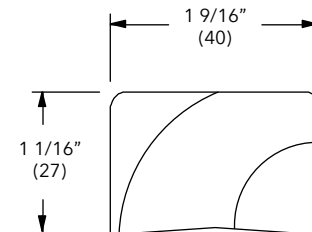

W1096

French Door

Mullion Casing

W1034

Gliders

NOTE: Longest Length Available 53 5/8" (1362)

To order, specify:

1. Profile number
2. Size
3. Wood species
4. Finish