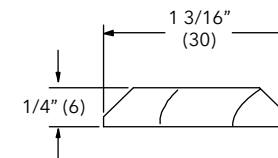

Mullion Trim

W1065

NOTE: *Longest Length Available 144" (3048)

Ultimate Double Hung, Ultimate Double Hung Magnum, Polygon, Round Top, Ultimate Glider, Ultimate Double Hung G2

Length	PN
*144" (3048)	30803099