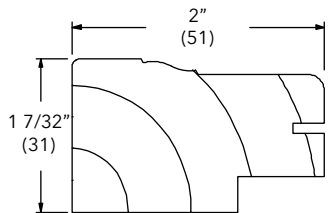

Brick Mould Casing

W1053

Ultimate Trimline Patio Door DISC LA PRE 2003

NOTE: Longest Length Available 143" (3632). Top (with screen track kerf and backrabbet)