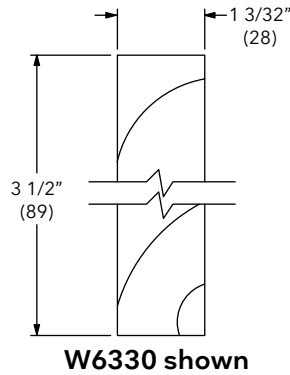

To order, specify:

1. Profile number
2. Size
3. Wood species
4. Finish

5/4 Flat Casing

See profiles below

Longest Length Available Non Finger-Jointed (NFJ)		
Profile	Width	Length
W6274	2"	120" (3048)
W6330	3 1/2"	192" (4877)
W6332	4"	144" (3658)
W6335	4 1/2"	
W6344	6"	
W6390	13"	120" (3048)

Longest Length Available Finger-Jointed (FJ)		
Profile	Width	Length
W6274	2"	192" (4877)
W6330	3 1/2"	NA
W6332	4"	200" (5080))
W6335	4 1/2"	
W6344	6"	
W6390	13"	192" (4877)