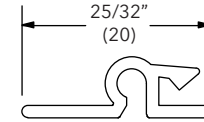

Extender, Jamb Extension

A126

NOTE: Must also use accessory kerf weather strip - frame

Length	
150" (3810)	
Color	PN
Stone White	18714098
Bronze	18601280
Pebble	18601270
Brown	18601260
Evergreen	18601290
Bright Silver	18861282
Copper	18861280
Clay	18872134
Gunmetal	18872130
Liberty Bronze	18872128
Suede	18872132