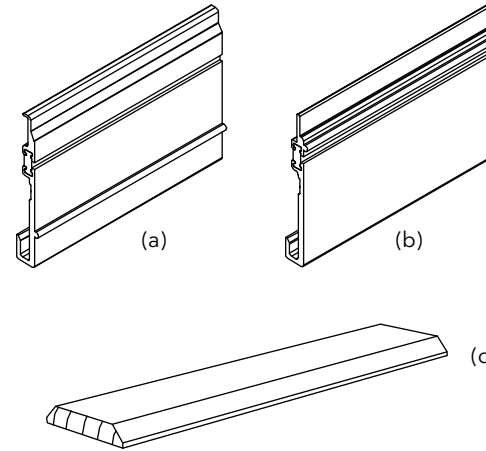

Wood 3/8" Mullion Reinforcement System Narrow Frame

Includes:

- 1 – Mullion reinforcement, A3198 – head jamb or right jamb, 18817100 (a)
- 1 – Mullion reinforcement, A3274 – sill or left jamb, , 18817105 (b)
- 1 – Interior and exterior mullion trim, W1242 (c)
- 1 – Set of installation instructions

NOTE: All screws needed for installation are included.

Length	PN
150" lineal package	11873259