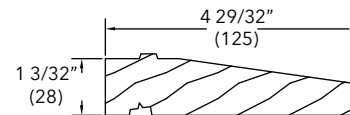

Product Categories:

Ultimate Wood Double Hung

Ultimate Wood Double Hung Round Top/Polygon

Ultimate Wood Double Hung Magnum

NOTE: Longest Length Available, NFJ 168" (4267), FJ 120" (3048)