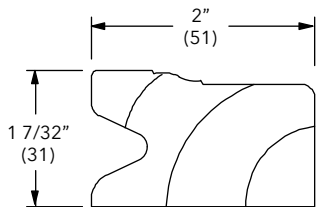

To order, specify:

1. Profile number
2. Size
3. Wood species
4. Finish

Brick Mould Casing

W1047

NOTE: Longest Length Available - NFJ 156" (3962), FJ 206" (5232)

Stucco Casing

W1039

NOTE: Longest Length Available 204" (5182)