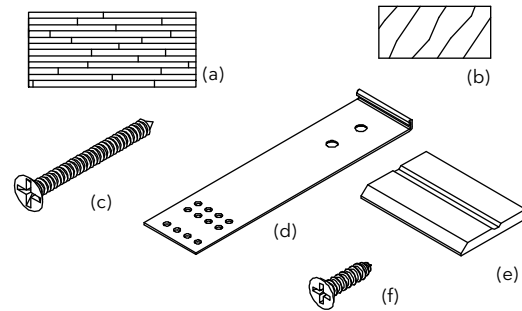

Wood 130" Mull Kit - 2" x 4 9/16" LVL

Includes:

- 1 – W11748, Mull Post, 130" (3302) – 30241200 (a)
- 1 – W12481, Non Finger-Jointed 5/4 Flat Casing (b)
- 24 – #8-15x1 1/4" flat head screws-11808114 (c)
- 12 – 10" Masonry clips 11860013 (d)
- 12 – 6" Masonry clips –11860012 (d)
- 1 – W11329, Interior Mull Trim – 30385099 (e)
- 24 – #8-15x 5/8" flat head screws-11800499 (f)
- Mulling instructions – 19970066
- Masonry clip Instructions – 11708266

PN
11851227