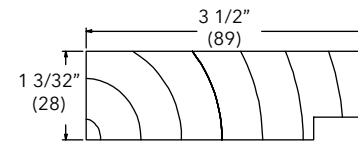

To order, specify:

1. Profile number
2. Size
3. Wood species
4. Finish

5/4 Flat Casing

W1074

Ultimate Trimline Patio Door DISC LA PRE 2003

NOTE: Longest Length Available 152" (3861)

NOTE: Top, 3 1/2" width (with screen track kerf and backrabbet)

5/4 Flat Casing

W1076

Ultimate Trimline Patio Door DISC LA PRE 2003

NOTE: Longest Length Available 112" (2845)

NOTE: Side, 3 1/2" width (with backrabbet)

5/4 Flat Casing

W1070

Safe-T-Plus Patio Door