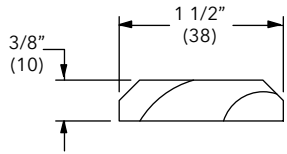

To order, specify:

1. Profile number
2. Size
3. Wood species
4. Finish

Mullion Trim, Exterior

W1210

Product usage:

Ultimate Wood Tilt Turn

NOTE: Longest Length Available 120" (3048)

Mullion Trim