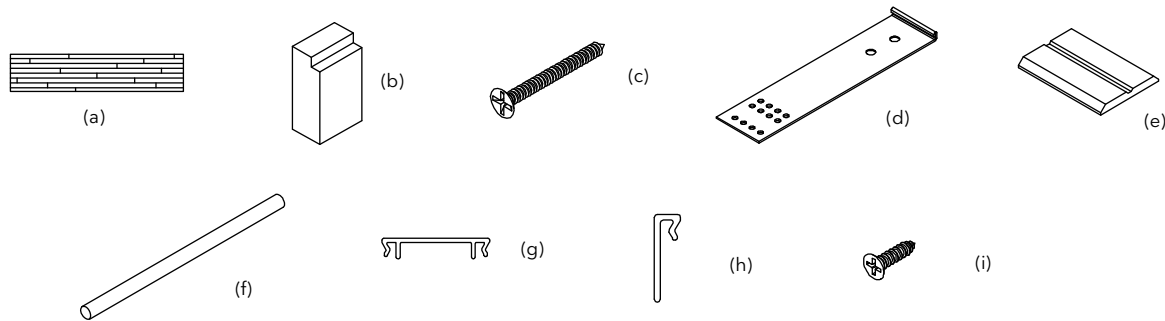

Clad 130" Mull Kit - 1" x 4 9/16" LVL

Includes:

- 1 - W8677, Mull post, 130" (3302) – 30251199 (a)
- 1 - Mull sealant block – 10500018 (b)
- 24 - #8–15x1 1/4" flat head screws–11808114 (c)
- 12 - 10" Masonry clips – 11860013 (d)
- 12 - 6" Masonry clips – 11860012 (d)
- 1 - W1243, Interior Mull Trim – 30803399 (e)
- 1 - Frame kerf weather strip, M1242, 260" (6604) (f)
- 1 - A111, 1" Space mull cover: BN–18600610, BZ–18600630, PB–18600620, EG–18600640, SW–18800880 (g)
- 2 - A148, Frame trim: BN–15224810, BZ–15224830, PB–15224820, EG–15224840, SW–18801440 (h)
- 24 - #8–15x 5/8" flat head screws –11800499 (i)
- Mulling instructions – 19970066
- Masonry clip instructions – 11708266

Color	PN
Stone White	11851126
Bronze	11851124
Pebble	11851123
Brown	11851122
Evergreen	11851125
Wineberry	11851275
Ebony	11851277
Cashmere	11851278
Cadet Gray	11851280
Coconut Cream	11851281
Cascade Blue	11851282
Hampton Sage	11851283
Sierra White	11851284
Copper	11851285
Bright Silver	11851286
Clay	11851288
Gunmetal	11851289
Liberty Bronze	11851290
Suede	11851291