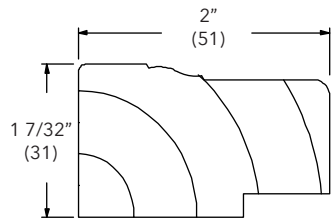

To order, specify:

1. Profile number
2. Size
3. Wood species
4. Finish

Brick Mould Casing

W1055

Safe-T-Plus Patio Door

NOTE: Side (with backrabbet)