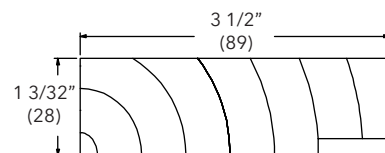

Safe-T-Plus Patio Door

NOTE: Side, 3 1/2" width (with backrabbet)