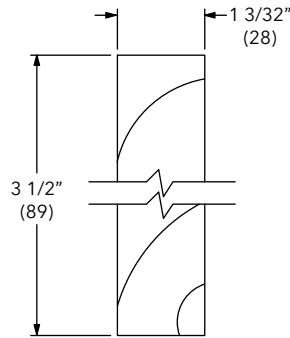

To order, specify:

1. Profile number
2. Size
3. Wood species
4. Finish

5/4 Flat Casing

See profiles below

Longest Length Available Non Finger-Jointed (NFJ)		
Profile	Width	Length
W6274	2"	120" (3048)
W6330	3 1/2"	192" (4877)
W6332	4"	144" (3658)
W6335	4 1/2"	
W6344	6"	
W6390	13"	120" (3048)

Longest Length Available Finger-Jointed (FJ)		
Profile	Width	Length
W6274	2"	192" (4877)
W6330	3 1/2"	NA
W6332	4"	200" (5080))
W6335	4 1/2"	
W6344	6"	
W6390	13"	192" (4877)

W6330 shown

5/4 Flat Casing - 3 1/2" Width

W1122

Ultimate Wood Inswing and Outswing French Door

Ultimate Wood Sliding French Door DISC LA Pre 06/27/2022

Ultimate Wood Sliding Patio Door DISC LA Pre 06/27/2022

Ultimate Wood Commercial Door

NOTE: Longest Length Available 180" (4572)