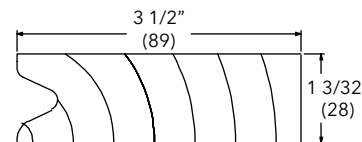

NOTE: Longest Length Available 148" (3759)

Stucco Casing, Flat

W1035

NOTE: Longest Length Available 120" (3048)

NOTE: 3 1/2" width

NOTE: Stucco casing is not available for head jamb application.

Miscellaneous Mouldings, Extrusions and Accessories