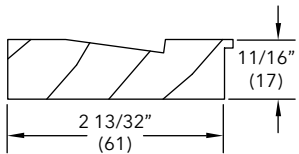

2 13/32" Jamb Extension

W9894

2 3/16" to 4 9/16"

Ultimate Casement

Ultimate Casement Round Top and Polygon

Length	Bare PN
120" (3048)	30399098