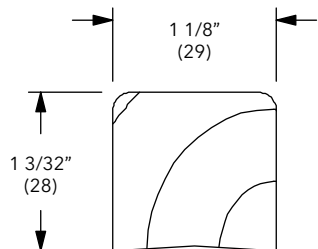

French Door