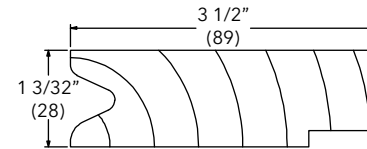

Stucco Casing, Flat

W1033

Safe-T-Plus Patio Door

NOTE: Side, 3 1/2" width (with backrabbet)