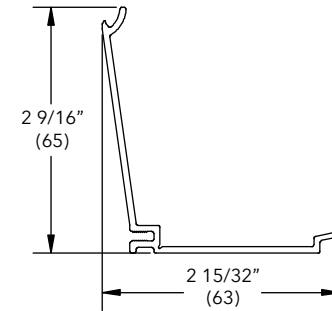

Subsill Lineal Cap

A1460

NOTE: For A1452 Subsill

Length	
200" (5080)	
Color	PN
Stone White	18816010
Bronze	18816006
Pebble	18816004
Brown	18816002
Evergreen	18816008
Wineberry	18816016
Ebony	18816018
Cashmere	18816020
Coconut Cream	18816026
Cadet Gray	18816028
Cascade Blue	18816030
Hampton Sage	18816032
Sierra White	18816034
Bright Silver	18861066
Copper	18861064
Clay	18872550
Gunmetal	18872546
Liberty Bronze	18872544
Suede	18872548