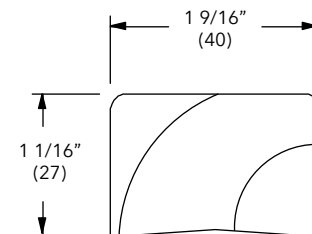

W1096

French Door

Mullion Casing

W1034

Gliders

NOTE: Longest Length Available 53 5/8" (1362)

To order, specify:

1. Profile number
2. Size
3. Wood species
4. Finish