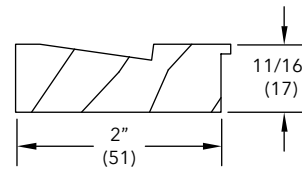

2" Jamb Extension

W10170

Length	Bare PN	Primed PN
120" (3048)	30398798	38397798