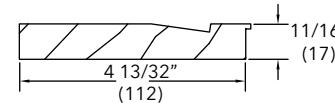

Length	Bare PN
120" (3048)	30399098

4 13/32" Jamb Extension

W9921

2 3/16" to 6 9/16"

Ultimate Casement

Ultimate Casement Round Top and Polygon

Length	Bare PN
120" (3048)	30399498

12" Jamb Extension