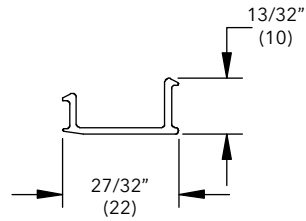

Subsill Lineal Cap

A1462

NOTE: For A217 Subsill

Length	
200" (5080)	
Color	PN
Stone White	18816210
Bronze	18816206
Pebble	18816204
Brown	18816202
Evergreen	18816208
Wineberry	18816216
Ebony	18816218
Cashmere	18816220
Coconut Cream	18816226
Cadet Gray	18816228
Cascade Blue	18816230
Hampton Sage	18816232
Sierra White	18816234
Bright Silver	18861070
Copper	18861068
Clay	18872558
Gunmetal	18872554
Liberty Bronze	18872552
Suede	18872556