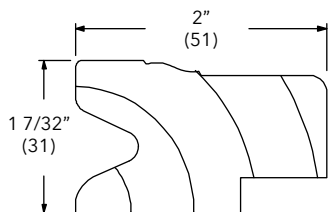

Stucco Casing

W1049

Ultimate Wood Sliding French Door DISC LA Pre 06/27/2022

Ultimate Trimline Patio Door DISC LA PRE 2003

NOTE: Longest Length Available 96" (2438). Side (with backrabbet)