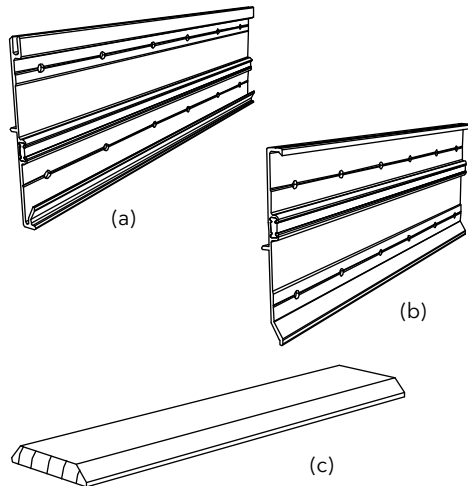

Wood 3/8" Mullion Reinforcement System Full Frame

Includes:

- 1 – Mullion reinforcement, A3177 – head jamb or right jamb, 18817110 (a)
- 1 – Mullion reinforcement, A3273 – sill or left jamb, 18817115 (b)
- 1 – Interior and exterior mullion trim – W1242 (c)
- 1 – Set of installation instructions

NOTE: All screws needed for installation are included.

Length	PN
150" lineal package	11873100