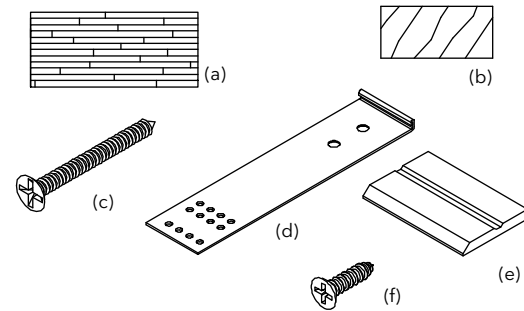

Wood 130" Mull Kit - 2" x 4 9/16" LVL

Includes:

- 1 – W11748, Mull Post, 130" (3302) – 30241200 (a)
- 1 – W12481, Non Finger-Jointed 5/4 Flat Casing (b)
- 24 – #8–15x1 1/4" flat head screws–11808114 (c)
- 12 – 10" Masonry clips 11860013 (d)
- 12 – 6" Masonry clips –11860012 (d)
- 1 – W11329, Interior Mull Trim – 30385099 (e)
- 24 – #8–15x 5/8" flat head screws–11800499 (f)
- Mulling instructions – 19970066
- Masonry clip Instructions – 11708266

PN
11851227