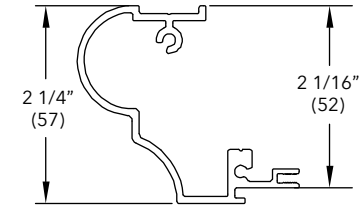

Stratton Casing

A1449

Length	
200" (5080)	
Color	PN
Stone White	18814910
Bronze	18814906
Pebble	18814904
Brown	18814902
Evergreen	18814908
Wineberry	18814916
Ebony	18814918
Cashmere	18814920
Coconut Cream	18814926
Cadet Gray	18814928
Cascade Blue	18814930
Hampton Sage	18814932
Sierra White	18814934
Bright Silver	18861240
Copper	18861236
Clay	18872494
Gunmetal	18872490
Liberty Bronze	18872488
Suede	18872492