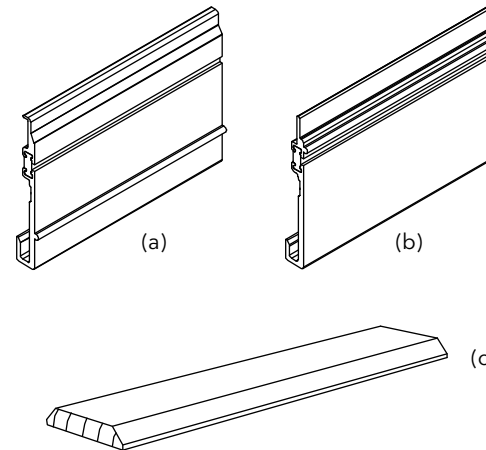

Wood 3/8" Mullion Reinforcement System Narrow Frame

Includes:

- 1 – Mullion reinforcement, A3198 – head jamb or right jamb, 18817100 (a)
- 1 – Mullion reinforcement, A3274 – sill or left jamb, , 18817105 (b)
- 1 – Interior and exterior mullion trim, W1242 (c)
- 1 – Set of installation instructions

NOTE: All screws needed for installation are included.

Length	PN
150" lineal package	11873259