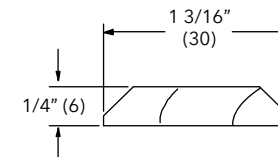

Mullion Trim

W1065

NOTE: *Longest Length Available 144" (3048)

Ultimate Double Hung, Ultimate Double Hung Magnum, Polygon, Round Top, Ultimate Glider, Ultimate Double Hung G2

Length	PN
*144" (3048)	30803099