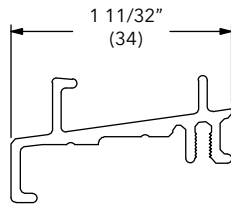

CBMC Subill

A246

Length	
192" (4877)	
Color	PN
Stone White	18801540
Bronze	18614999
Pebble	18614899
Brown	18614799
Evergreen	18615099
Wineberry	18801550
Ebony	18801552
Cashmere	19000150
Coconut Cream	19003150
Cadet Gray	19004150
Cascade Blue	19005150
Hampton Sage	19006150
Sierra White	19007150
Bright Silver	18861090
Copper	18861088
Clay	18872270
Gunmetal	18872266
Liberty Bronze	18872264
Suede	18872268