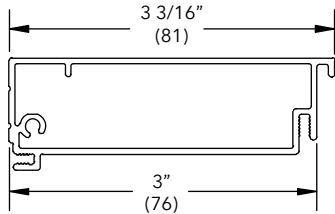

3" Flat Casing

A2754

Length	
200" (5080)	
Color	PN
Stone White	19012925
Bronze	19012915
Pebble	19012910
Brown	19012905
Evergreen	19012920
Wineberry	19012940
Ebony	19012945
Cashmere	19012950
Coconut Cream	19012960
Cadet Gray	19012965
Cascade Blue	19012970
Hampton Sage	19012975
Sierra White	19012980
Bright Silver	19012990
Copper	19012985
Clay	18872880
Gunmetal	18872876
Liberty Bronze	18872874
Suede	18872878