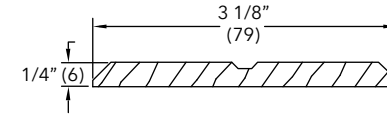

Length	PN
*150" (3810)	30803397

Mullion Trim

W1241

Terrace Door, French Door

3 1/8" Mullion Trim, Horizontal

W11329

NOTE: *Longest Length Available 168" (4267)

NOTE: Used on 2" LVL Kit

Length	PN
*168" (4267)	30385098

Mullion Trim, Horizontal

W8638

NOTE: *Longest Length Available 150" (3810)

All products with 3/8" Horizontal Space Mull: Ultimate Double Hung, Ultimate Double Hung Magnum, Polygon, Round Top, Ultimate Double Hung G2