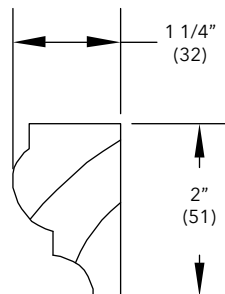

Special Casing 21

W8505

Length	Finish	PN
120" (3048)	Primed	38026021
	Bare	30146121
	NFJ	30143021