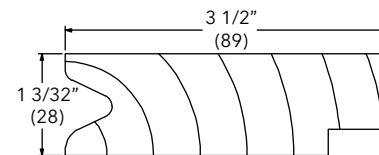

Stucco Casing

W1030

Ultimate Wood Sliding French Door DISC LA Pre 06/27/2022

Ultimate Trimline Patio Door DISC LA PRE 2003

NOTE: Longest Length Available (3048). Side, 3 1/2" width (with backrabbet)