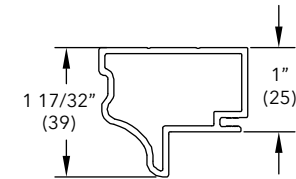

Potter Trim Casing

A1445

Length	
200" (5080)	
Color	PN
Stone White	18815494
Bronze	18815490
Pebble	18815488
Brown	18815486
Evergreen	18815492
Wineberry	18815500
Ebony	18815502
Cashmere	18815504
Coconut Cream	18815510
Cadet Gray	18815512
Cascade Blue	18815514
Hampton Sage	18815516
Sierra White	18815518
Bright Silver	18861054
Copper	18861052
Clay	18872462
Gunmetal	18872458
Liberty Bronze	18872456
Suede	18872460