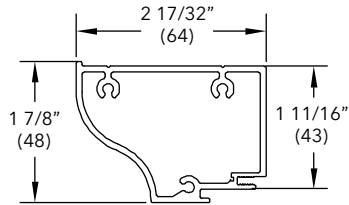

Thorton Enclosed Casing

A1909

Length	
200" (5080)	
Color	PN
Stone White	18815608
Bronze	18815610
Pebble	18815612
Brown	18815614
Evergreen	18815616
Wineberry	18815618
Ebony	18815620
Cashmere	18815622
Coconut Cream	18815624
Cadet Gray	18815626
Cascade Blue	18815628
Hampton Sage	18815630
Sierra White	18815632
Bright Silver	18815640
Copper	18815642
Clay	18815638
Gunmetal	18815636
Liberty Bronze	18815644
Suede	18815634