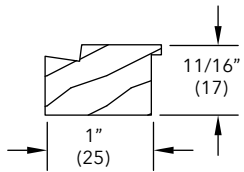

Length	Bare PN
96" (2438)	30801996
120" (3048)	30801998

Ultimate Casement, Ultimate Casement Round Top and Polygon

1" Jamb Extension

W10168

Length	Bare PN	Primed PN
120" (3048)	30394398	38394398

2" Jamb Extension