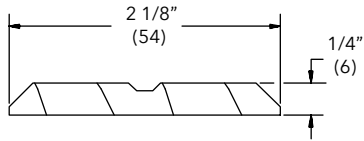

Mullion Trim

W1243

NOTE: *Longest Length Available 150" (3810)

Ultimate Double Hung, Ultimate Double Hung Magnum, Polygon, Round Top, Ultimate Double Hung Next Generation, Ultimate Casement, Ultimate Casement Round Top

Length	PN
*150" (3810)	30803397