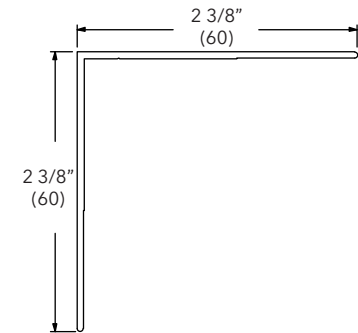

Clad Mull Cap, 6 Degree Bow

A124

Length	
150" (3810)	
Color	PN
Stone White	18604125
Bronze	18604015
Pebble	18604005
Brown	18603095
Evergreen	18604025
Wineberry	18801070
Ebony	18801072
Cashmere	19000134
Coconut Cream	19003131
Cadet Gray	19004134
Cascade Blue	19005134
Hampton Sage	19006134
Sierra White	19007134
Bright Silver	18861038
Copper	18861036
Clay	18872126
Gunmetal	18872122
Liberty Bronze	18872120
Suede	18872124

Corner Cover/Cap, 90 Degree Bay

A127

Length	
150" (3810)	
Color	PN
Stone White	18604061
Bronze	18604059
Pebble	18604058
Brown	18604057
Evergreen	18604060
Wineberry	18801210
Ebony	18801212
Cashmere	19000136
Coconut Cream	19003136
Cadet Gray	19004136
Cascade Blue	19005136
Hampton Sage	19006136
Sierra White	19007136
Bright Silver	18861042
Copper	18861040
Clay	18872142
Gunmetal	18872138
Liberty Bronze	18872136
Suede	18872140