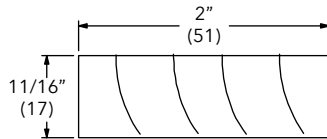

2" Jamb Extension

W6279

Finish	Wood Species, Length and Part Number						
	Pine 96 1/8 "	Pine 120"	Pine 144"	White Oak 144"	Cherry 144"	Mahogany 144"	VG Douglas Fir 144"
Bare	37015800	37010990	37015998	WK37015998	CH37015998	MA37015998	DF37015998
White	38615681	38610991	38600143	-	-	-	-
Designer Black	38615681DBK	38610991DBK	38600143DBK	-	-	-	-
Clear	CL37015800	CL37010990	CL37015998	CWK37015998	CCH37015998	CMA37015998	CDF37015998
Prime	38615800	38610990	38600144	-	-	-	-
Honey	SB37015800	SB37010990	SB37015998	SBWK37015998	SBCH37015998	SBMA37015998	SBDF37015998
Wheat	SA37015800	SA37010990	SA37015998	SAWK37015998	SACH37015998	SAMA37015998	SADF37015998
Cabernet	SE37015800	SE37010990	SE37015998	SEWK37015998	SECH37015998	SEMA37015998	SEDF37015998
Leather	SD37015800	SD37010990	SD37015998	SDWK37015998	SDCH37015998	SDMA37015998	SDDF37015998
Hazelnut	SC37015800	SC37010990	SC37015998	SCWK37015998	SCCH37015998	SCMA37015998	SCDF37015998
Espresso	SF37015800	SF37010990	SF37015998	SFWK37015998	SFCH37015998	SFMA37015998	SFDF37015998

Length	Bare PN*
204" (5182)	78082799

*NOTE: Not available in OMS. Shipping restricted to "our trucks" due to length of part. (Door products)