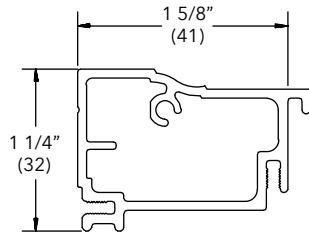

BMC, 1 5/8"

A228

NOTE: Must also use accessory kerf weather strip and connecting barb, V087 - frame

Length	
192" (4877)	
Color	PN
Stone White	18801500
Bronze	18612897
Pebble	18612797
Brown	18612697
Evergreen	18612997
Wineberry	18801510
Ebony	18801512
Cashmere	19000412
Coconut Cream	19003412
Cadet Gray	19004412
Cascade Blue	19005412
Hampton Sage	19006412
Sierra White	19007412
Bright Silver	18861026
Copper	18861024
Clay	18872262
Gunmetal	18872258
Liberty Bronze	18872256
Suede	18872260