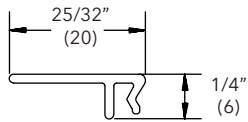

3/4" Frame Expander

A1012

Ultimate Double Hung Insert G2

NOTE: Must also use accessory kerf weather strip - frame

Length	
150" (3810)	
Color	PN
Stone White	18578599
Bronze	18578399
Pebble	18578299
Brown	18578199
Evergreen	18578499
Wineberry	18586199
Ebony	18586399
Cashmere	19000716
Coconut Cream	19003716
Cadet Gray	19004716
Cascade Blue	19005716
Hampton Sage	19006716
Sierra White	19007716
Bright Silver	18861270
Copper	18861268
Clay	18872334
Gunmetal	18872330
Liberty Bronze	18872328
Suede	18872332