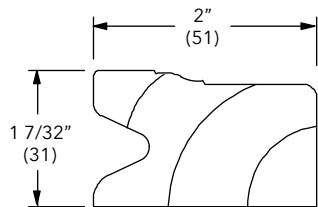

To order, specify:

1. Profile number
2. Size
3. Wood species
4. Finish

Brick Mould Casing

W1047

NOTE: Longest Length Available - NFJ 156" (3962), FJ 206" (5232)

Stucco Casing

W1039

NOTE: Longest Length Available 204" (5182)