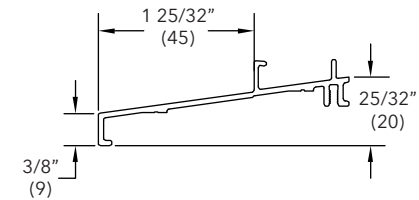

Subsill

A1450

Length	
200" (5080)	
Color	PN
Stone White	18815010
Bronze	18815006
Pebble	18815004
Brown	18815002
Evergreen	18815008
Wineberry	18815016
Ebony	18815018
Cashmere	18815020
Coconut Cream	18815026
Cadet Gray	18815028
Cascade Blue	18815030
Hampton Sage	18815032
Sierra White	18815034
Bright Silver	18861642
Copper	18861640
Clay	18872510
Gunmetal	18872506
Liberty Bronze	18872504
Suede	18872508