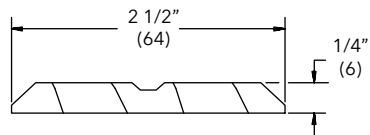

Mullion Trim, Horizontal

W8638

NOTE: *Longest Length Available 150" (3810)

All products with 3/8" Horizontal Space Mull: Ultimate Double Hung, Ultimate Double Hung Magnum, Polygon, Round Top, Ultimate Double Hung G2

Length	PN
*150" (3810)	30329699