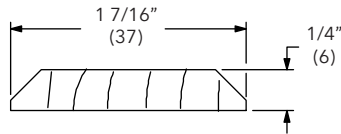

Mullion Trim (Interior)

W1242

Used to cover 3/8" MRF : Ultimate and Ultimate Wood Double Hung, Ultimate and Ultimate Wood Double Hung Magnum, Round Top, Polygon, Ultimate and Ultimate Wood Casement, Ultimate and Ultimate Wood Casement Round Top, Ultimate Glider and Ultimate Wood Glider DISC LA PRE 2/26/2018.

Finish	Wood Species, Length and Part Number						
	Pine, 85 1/2"	Pine, 120"	Pine, 150"	Cherry, 85 1/2"	VG Douglas Fir, 85 1/2"	Mahogany, 85 1/2"	White Oak, 85 1/2"
Bare	32249184	32249199	32249198	CH32249184	DF32249184	MA32249184	WK32249184
Clear	CL32249184	CL32249199	CL32249198	CCH32249184	CDF32249184	CMA32249184	CWK32249184
Prime	38612084	38612099	38612098	-	-	-	-
Honey	SB32249184	SB32249199	SB32249198	SBCH32249184	SBDF32249184	SBMA32249184	SBWK32249184
Wheat	SA32249184	SA32249199	SA32249198	SACH32249184	SADF32249184	SAMA32249184	SAWK32249184
Cabernet	SE32249184	SE32249199	SE32249198	SECH32249184	SEDF32249184	SEMA32249184	SEWK32249184
Leather	SD32249184	SD32249199	SD32249198	SDCH32249184	SDDF32249184	SDMA32249184	SDWK32249184
Hazelnut	SC32249184	SC32249199	SC32249198	SCCH32249184	SCDF32249184	SCMA32249184	SCWK32249184
Espresso	SF32249184	SF32249199	SF32249198	SFCH32249184	SFDF32249184	SFMA32249184	SFWK32249184