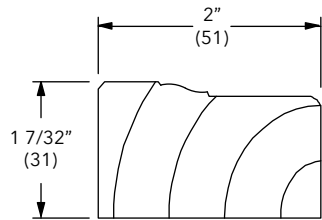

To order, specify:

1. Profile number
2. Size
3. Wood species
4. Finish

Brick Mould Casing

W1047

NOTE: Longest Length Available - NFJ 156" (3962), FJ 206" (5232)