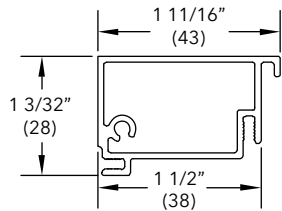

1 1/2" Flat Casing

A3069

Length	
200" (5080)	
Color	PN
Stone White	18816420
Bronze	18816405
Pebble	18816400
Brown	18816410
Evergreen	18816415
Wineberry	18816440
Ebony	18816425
Cashmere	18816435
Coconut Cream	18816430
Cadet Gray	18816450
Cascade Blue	18816445
Hampton Sage	18816455
Sierra White	18816460
Bright Silver	18816465
Copper	18816470
Clay	18816490
Gunmetal	18816480
Liberty Bronze	18816475
Suede	18816485