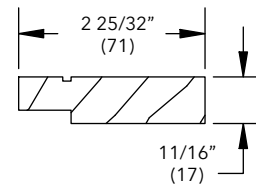

W6380

All Products

Length	Bare PN
72" (1829)	37017720
96" (2438)	37017965

Interior Jamb Extension - 6 9/16"

W8647

Used on all Tilt Turn products

Length	Bare PN
73" (1854)	32833272
144" (3658)	32833299

Ultimate Double Hung, Ultimate Double Hung Magnum, Round Top, Ultimate Glider