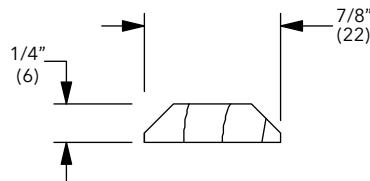

Mullion Trim

W1195

Terrace Door, Inswing French Door