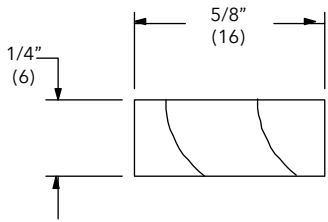

Ultimate Double Hung, Ultimate Double Hung Magnum, Round Top, Ultimate Glider

Jamb Extension - from 4 9/16 to 4 13/16"

W6010

Length	Bare PN	Primed PN
96" (2438)	30808196	38278196
120" (3048)	30808198	38278198