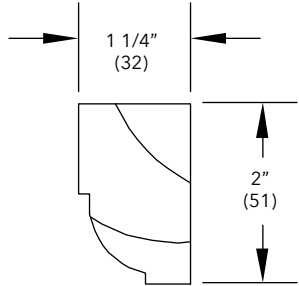

Special Casing 3

W8487

Length	Finish	PN
120" (3048)	Primed	38026003
	Bare	30146003
	NFJ	30146103