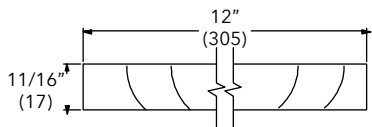

12" Jamb Extension

W6380

All Products

Length	Bare PN
72" (1829)	37017720
96" (2438)	37017965