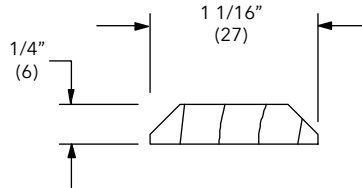

Mullion Trim

W1241

Terrace Door, French Door