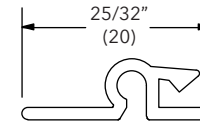

Extender, Jamb Extension

A126

NOTE: Must also use accessory kerf weather strip - frame

Length	
150" (3810)	
Color	PN
Stone White	18714098
Bronze	18601280
Pebble	18601270
Brown	18601260
Evergreen	18601290
Bright Silver	18861282
Copper	18861280
Clay	18872134
Gunmetal	18872130
Liberty Bronze	18872128
Suede	18872132