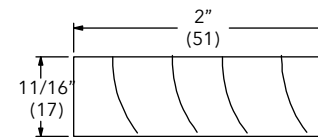

Finish	Wood Species, Length and Part Number			
	Mahogany 96"	Mahogany 120"	White Oak 96"	White Oak 120"
Bare	MA31774296	MA31774220	WK31774296	WK31774220
White	-	-	-	-
Designer Black	-	-	-	-
Clear	CMA31774296	CMA31774220	CWK31774296	CWK31774220
Prime	-	-	-	-
Honey	SBMA31774296	SBMA31774220	SBWK31774296	SBWK31774220
Wheat	SAMA31774296	SAMA31774220	SAWK31774296	SAWK31774220
Cabernet	SEMA31774296	SEMA31774220	SEWK31774296	SEWK31774220
Leather	SDMA31774296	SDMA31774220	SDWK31774296	SDWK31774220
Hazelnut	SCMA31774296	SCMA31774220	SCWK31774296	SCWK31774220
Espresso	SFMA31774296	SFMA31774220	SFWK31774296	SFWK31774220