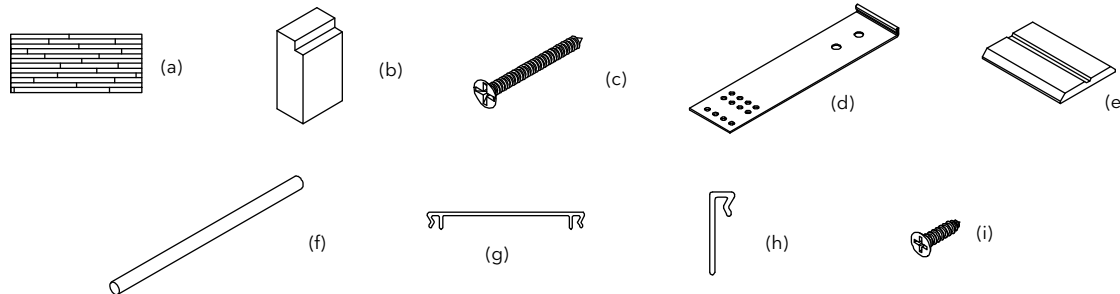

Clad 130" Mull Kit - 2" x 4 9/16" LVL

Includes:

- 1 – Mull post, W11748 130" (3302) – 30241200 (a)
- 1 – Mull sealant blocks – 10500018 (b)
- 24 – #8–15x1 1/4" flat head screws–11808114 (c)
- 12 – 10" Masonry clips – 11860013 (d)
- 12 – 6" Masonry clips – 11860012 (d)
- 1 – W11329, Interior mull trim – 30385099 (e)
- 1 – Frame kerf weather strip, M1242, 260" (6604) (f)
- 1 – A112, 2" Space mull cover: BN 18600660, BZ 18600680, PB 18600670, EG 18600690, SW 18800900 (g)
- 2 – A148, Frame trim: BN 15224810, BZ 15224830, PB 15224820, EG 15224840, SW 18801440 (h)
- 24 – #8–15x 5/8" flat head screws–11800499 (i)
- Mulling instructions – 19970066
- Masonry clip instructions – 11708266

Color	PN
Stone White	11851226
Bronze	11851224
Pebble	11851223
Brown	11851222
Evergreen	11851225
Wineberry	11851236
Ebony	11851238
Cashmere	11851239
Cadet Gray	11851241
Coconut Cream	11851242
Cascade Blue	11851243
Hampton Sage	11851244
Sierra White	11851245
Copper	11851246
Bright Silver	11851247
Clay	11851264
Gunmetal	11851265
Liberty Bronze	11851266
Suede	11851267