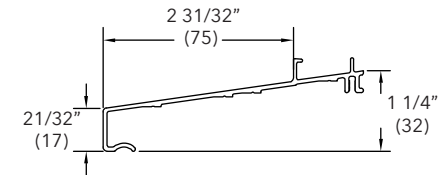

Subsill

A1453

Length	
200" (5080)	
Color	PN
Stone White	18815310
Bronze	18815306
Pebble	18815304
Brown	18815302
Evergreen	18815308
Wineberry	18815316
Ebony	18815318
Cashmere	18815320
Coconut Cream	18815326
Cadet Gray	18815328
Cascade Blue	18815330
Hampton Sage	18815332
Sierra White	18815334
Bright Silver	18861652
Copper	18861654
Clay	18872534
Gunmetal	18872530
Liberty Bronze	18872528
Suede	18872532