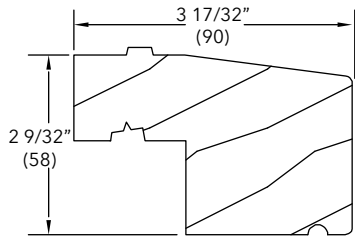

Ultimate Wood Double Hung Round Top/Polygon

Ultimate Wood Double Hung Magnum

NOTE: Longest Length Available, NFJ 168" (4267), FJ 120" (3048)

Extended Thick Subsill

W8063

Ultimate Wood Double Hung

Longest Length Available		
Length	NFJ PN	FJ PN
73"(1854)	30268072	30268172
120" (3048)	30268098	30268198