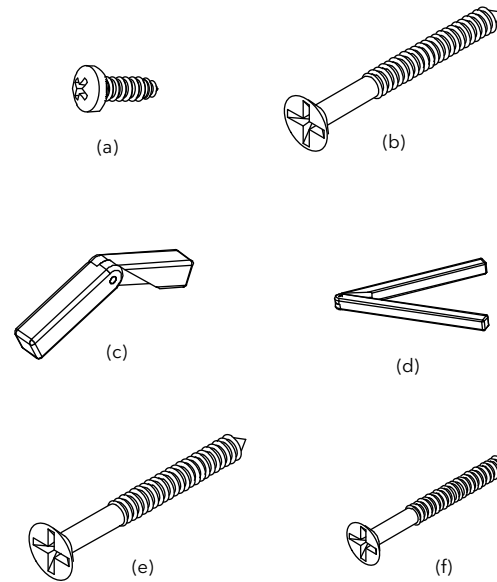

Field Applied CBMC Package Rectangular

Includes:

- 12 - #8 x 5/8" Phillips pan head screws (a) (11800498)
- 5 - #8 x 1 1/2" Phillips flat head screws (b) (11808110)
- 1 - Instruction

PN
11850119

Field Applied CBMC Package Round Top

Includes:

- 3 - 2" Pivoting corner key (c)
- 2 - 6" Pivoting corner key (d)
- 12 - #8 x 5/8" Phillips pan head screws (a) (11800498)
- 3 - #8 x 1 1/2" Phillips flat head screws (b) (11808110)
- 7 - #7 x 5/8" Phillips flat head screws (e) (11800734)
- 1 - Instruction

PN
11850118

Field Applied CBMC Package Polygon

Includes:

- 3 - 2" Pivoting corner key (c)
- 2 - 6" Pivoting corner key (d)
- 3 - #8 x 2" Phillips flat head screws (f) (11800724)
- 12 - #8 x 5/8" Phillips pan head screws (a) (11800498)
- 3 - #8 x 1 1/2" Phillips flat head screws (b) (11808110)
- 7 - #7 x 5/8" Phillips flat head screws (e) (11800734)
- 1 - Instruction

PN
11850123