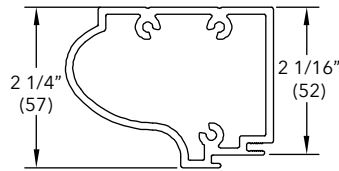

Ridgeland Enclosed Casing

A2881

Length	
200" (5080)	
Color	PN
Stone White	18815568
Bronze	18815570
Pebble	18815572
Brown	18815574
Evergreen	18815576
Wineberry	18815578
Ebony	18815580
Cashmere	18815582
Coconut Cream	18815584
Cadet Gray	18815586
Cascade Blue	18815588
Hampton Sage	18815590
Sierra White	18815592
Bright Silver	18815600
Copper	18815602
Clay	18815598
Gunmetal	18815596
Liberty Bronze	18815604
Suede	18815594