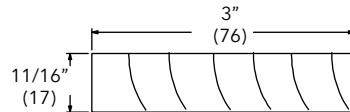

3" Jamb Extension

W6378

Finish	Wood Species, Length and Part Number						
	Pine 96 1/8 "	Pine 120"	Pine 144"	White Oak 144"	Cherry 144"	Mahogany 144"	VG Douglas Fir 144"
Bare	37016800	37011990	37016998	WK37016998	CH37016998	MA37016998	DF37016998
White	38016810	38011991	38016999	-	-	-	-
Designer Black	38016810DBK	38011991DBK	38016999DBK	-	-	-	-
Clear	CL37016800	CL37011990	CL37016998	CWK37016998	CCH37016998	CMA37016998	CDF37016998
Prime	38016800	38011990	38016998	-	-	-	-
Honey	SB37016800	SB37011990	SB37016998	SBWK37016998	SBCH37016998	SBMA37016998	SBDF37016998
Wheat	SA37016800	SA37011990	SA37016998	SAWK37016998	SACH37016998	SAMA37016998	SADF37016998
Cabernet	SE37016800	SE37011990	SE37016998	SEWK37016998	SECH37016998	SEMA37016998	SEDF37016998
Leather	SD37016800	SD37011990	SD37016998	SDWK37016998	SDCH37016998	SDMA37016998	SDDF37016998
Hazelnut	SC37016800	SC37011990	SC37016998	SCWK37016998	SCCH37016998	SCMA37016998	SCDF37016998
Espresso	SF37016800	SF37011990	SF37016998	SFWK37016998	SFCH37016998	SFMA37016998	SFDF37016998

Length	Bare PN*
204" (5182)	78083799

*NOTE: Not available in OMS. Shipping restricted to "our trucks" due to length of part. (Door products)