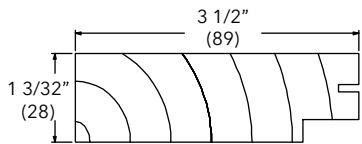

To order, specify:

1. Profile number
2. Size
3. Wood species
4. Finish

5/4 Flat Casing

W1074

Ultimate Trimline Patio Door DISC LA PRE 2003

NOTE: Longest Length Available 152" (3861)

NOTE: Top, 3 1/2" width (with screen track kerf and backrabbet)