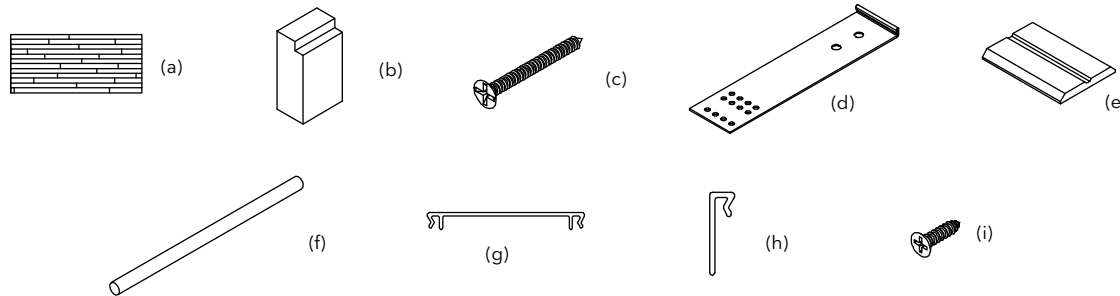

Clad 130" Mull Kit - 2" x 6 9/16" LVL

Includes:

- 1 – W10186, Mull post, 130" (3302) – 30241199 (a) W10186, FSC® Mull post – 30241299 (a)
- 1 – Mull sealant blocks – 10500018 (b)
- 24 – #8–15x1 1/4" flat head screws–11808114 (c)
- 12 –10" Masonry clips– 11860013 (d)
- 1 – W11329, Interior mull trim – 30385099 (e)
- 1 – Frame kerf weather strip, M1242, 260" (6604) (f)
- 1 – A112, 2" Space mull cover: BN 18600660, BZ 18600680, PB 18600670, EG 18600690, SW 18800900 (g)
- 2 – A148, Frame trim: BN 15224810, BZ 15224830, PB 15224820, EG 15224840, SW 18801440 (h)
- 24 –#8–15x 5/8" flat head screws–11800499 (i)
- Mulling instructions – 19970066
- Masonry clip instructions – 11708266

Color	PN
Stone White	11851232
Bronze	11851230
Pebble	11851229
Brown	11851228
Evergreen	11851231
Wineberry	11851250
Ebony	11851252
Cashmere	11851253
Coconut Cream	11851256
Cadet Gray	11851255
Cascade Blue	11851257
Hampton Sage	11851258
Sierra White	11851259
Copper	11851260
Bright Silver	11851261
Clay	11851268
Gunmetal	11851269
Liberty Bronze	11851270
Suede	11851271