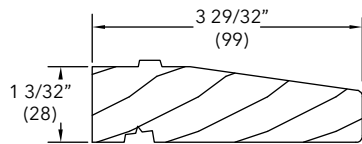

1. Profile number
2. Size
3. Wood species
4. Finish

2 1/2" Extended Subsill

W8002

Product Categories:

Ultimate Wood Double Hung

Ultimate Wood Double Hung Round Top/Polygon

NOTE: Longest Length Available, NFJ 120" (3048), FJ 192" (4877)