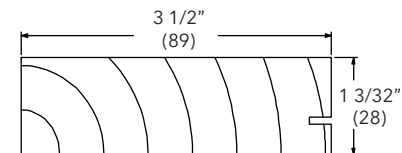

NOTE: Side, 3 1/2" width (with backrabbet)

5/4 Flat Casing

W1060

Terrace Door

NOTE: Top, 3 1/2" width (with screen track kerf)

To order, specify:

1. Profile number
2. Size
3. Wood species
4. Finish

Stucco Casing