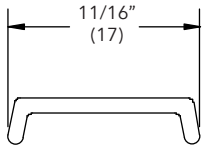

Mull Clip Cap

A334

NOTE: For direct mullion

Length	Color	PN
150" (3810)	Stone White	18609660
	Bronze	18609640
	Pebble	18609630
	Brown	18609620
	Evergreen	18609650