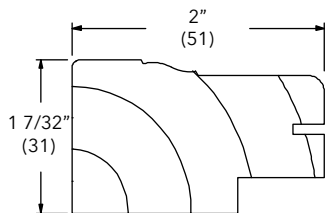

Brick Mould Casing

W1053

Ultimate Trimline Patio Door DISC LA PRE 2003

NOTE: Longest Length Available 143" (3632). Top (with screen track kerf and backrabbet)