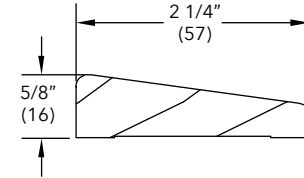

MM44 Interior Casing

W1144

Finish	Wood Species, Length and Part Number					
	Pine 84"	Pine 120"	Cherry 84"	VG Douglas Fir 84"	Mahogany 84"	White Oak 84"
Bare	31772048	31772099	CH31772048	DF31772048	MA31772048	WK31772048
White	38772049	38772098	-	-	-	-
Designer Black	38772049DBK	38772098DBK	-	-	-	-
Clear	CL31772048	CL31772099	CCH31772048	CDF31772048	CMA31772048	CWK31772048
Prime	38772048	38772099	-	-	-	-
Honey	SB31772048	SB31772099	SBCH31772048	SBDF31772048	SBMA31772048	SBWK31772048
Wheat	SA31772048	SA31772099	SACH31772048	SADF31772048	SAMA31772048	SAWK31772048
Cabernet	SE31772048	SE31772099	SECH31772048	SEDF31772048	SEMA31772048	SEWK31772048
Leather	SD31772048	SD31772099	SDCH31772048	SDDF31772048	SDMA31772048	SDWK31772048
Hazelnut	SC31772048	SC31772099	SCCH31772048	SCDF31772048	SCMA31772048	SCWK31772048
Espresso	SF31772048	SF31772099	SFCH31772048	SFDF31772048	SFMA31772048	SFWK31772048