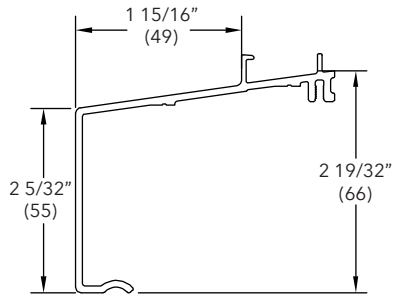

Subsill

A1452

Length	
200" (5080)	
Color	PN
Stone White	18815210
Bronze	18815206
Pebble	18815204
Brown	18815202
Evergreen	18815208
Wineberry	18815216
Ebony	18815218
Cashmere	18815220
Coconut Cream	18815226
Cadet Gray	18815228
Cascade Blue	18815230
Hampton Sage	18815232
Sierra White	18815234
Bright Silver	18861648
Copper	18861650
Clay	18872526
Gunmetal	18872522
Liberty Bronze	18872520
Suede	18872524