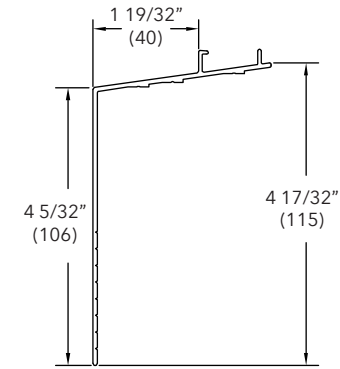

Subsill

A1451

Length	
200" (5080)	
Color	PN
Stone White	18815110
Bronze	18815106
Pebble	18815104
Brown	18815012
Evergreen	18815108
Wineberry	18815116
Ebony	18815118
Cashmere	18815120
Coconut Cream	18815126
Cadet Gray	18815128
Cascade Blue	18815130
Hampton Sage	18815132
Sierra White	18815134
Bright Silver	18861646
Copper	18861644
Clay	18872518
Gunmetal	18872514
Liberty Bronze	18872512
Suede	18872516