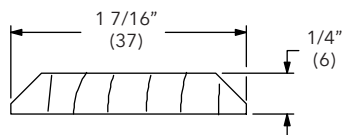

Product usage:

3/8" Mullion Reinforcement

NOTE: Longest Length Available 150" (3810)