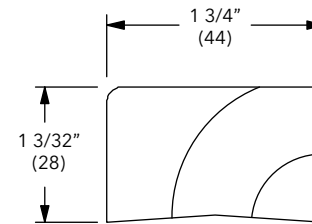

NOTE: Longest Length Available 120" (3048)

Mullion Casing

W1094

Product Categories:

Ultimate Double Hung, Ultimate Double Hung Magnum, Round Top, Polygon

NOTE: Longest Length Available 168" (4267)

Mullion Casing