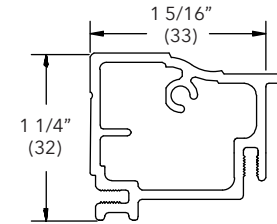

BMC

A898

NOTE: Must also use accessory kerf weather strip and connecting barb, V087 - frame

Length	
192" (4877)	
Color	PN
Stone White	18802142
Bronze	18613735
Pebble	18613725
Brown	18613715
Evergreen	18613745
Wineberry	18802144
Ebony	18802140
Cashmere	19000432
Coconut Cream	19003432
Cadet Gray	19004432
Cascade Blue	19005432
Hampton Sage	19006432
Sierra White	19007432
Bright Silver	19002435
Copper	19008435
Clay	18872318
Gunmetal	18872314
Liberty Bronze	18872312
Suede	18872316