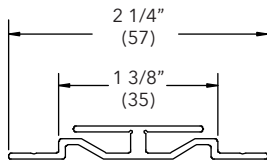

1" Mull Expander

A118

NOTE: With off-set mounting tabs

Length	
150" (3810)	
Color	PN
Stone White	18801000
Bronze	18601630
Pebble	18601620
Brown	18601610
Evergreen	18601640
Wineberry	18601410
Ebony	18801012
Cashmere	19000124
Coconut Cream	19003124
Cadet Gray	19004124
Cascade Blue	19005124
Hampton Sage	19006124
Sierra White	19007124
Bright Silver	18861254
Copper	18861252
Clay	18872094
Gunmetal	18872090
Liberty Bronze	18872088
Suede	18872092