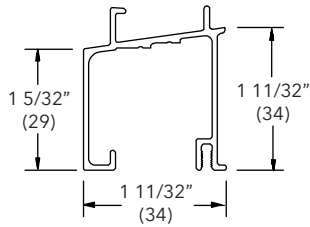

Simulated Thick Sill

A217

Length	
200" (5080)	
Color	PN
Stone White	18801968
Bronze	18565399
Pebble	18565299
Brown	18565199
Evergreen	18565499
Wineberry	18801978
Ebony	18801972
Cashmere	19000316
Coconut Cream	19003316
Cadet Gray	19004316
Cascade Blue	19005316
Hampton Sage	19006316
Sierra White	19007316
Bright Silver	18861658
Copper	18861656
Clay	18872238
Gunmetal	18872234
Liberty Bronze	18872232
Suede	18872236