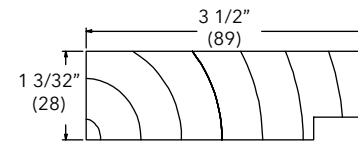

Ultimate Trimline Patio Door DISC LA PRE 2003

NOTE: Longest Length Available 112" (2845)

NOTE: Side, 3 1/2" width (with backrabbet)