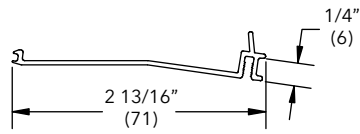

Subsill Lineal Cap

A1463

NOTE: For A1450 Subsill

Length	
200" (5080)	
Color	PN
Stone White	18816310
Bronze	18816306
Pebble	18816304
Brown	18816302
Evergreen	18816308
Wineberry	18816316
Ebony	18816318
Cashmere	18816320
Coconut Cream	18816326
Cadet Gray	18816328
Cascade Blue	18816330
Hampton Sage	18816332
Sierra White	18816334
Bright Silver	18861074
Copper	18861072
Clay	18872566
Gunmetal	18872562
Liberty Bronze	18872560
Suede	18872564