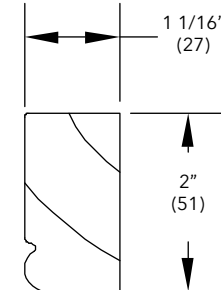

Special Casing 7

W8491

Length	Finish	PN
120" (3048)	Primed	38026007
	Bare	30146007
	NFJ	30146107