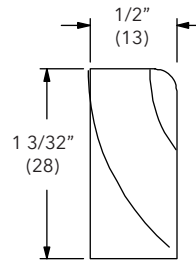

Bull Nose Stop

W7013

NOTE: *Longest Length Available 151" (3835)

Round Top, Polygon, Bent Glass