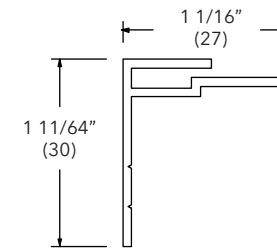

3" Frame Expander

A109

NOTE: Must also use accessory kerf weather strip - frame

Length	
150" (3810)	
Color	PN
Stone White	18800860
Bronze	18601030
Pebble	18601020
Brown	18601010
Evergreen	18601040
Wineberry	18800870
Ebony	18800872
Cashmere	19000108
Coconut Cream	19003108
Cadet Gray	19004108
Cascade Blue	19005108
Hampton Sage	19006108
Sierra White	19007108
Bright Silver	18861266
Copper	18861264
Clay	18872030
Gunmetal	18872026
Liberty Bronze	18872024
Suede	18872028

90 Degree Frame Expander

A120

Length	
150" (3810)	
Color	PN
Stone White	18801013
Bronze	18601230
Pebble	18601220
Brown	18601210
Evergreen	18601240
Wineberry	18801018
Ebony	18801019
Cashmere	19000128
Coconut Cream	19003128
Cadet Gray	19004128
Cascade Blue	19005218
Hampton Sage	19006128
Sierra White	19007128
Bright Silver	18861274
Copper	18861272
Clay	18872102
Gunmetal	18872098
Liberty Bronze	18872096
Suede	18872100