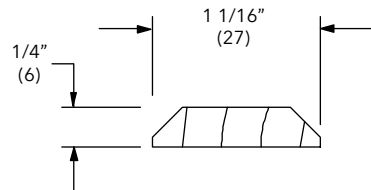

Length	PN
*144" (3048)	30803099

Mullion Trim

W1241

Ultimate Casement/Awning, Ultimate Casement Round Top, Ultimate Tilt Turn and Hopper, Polygon, Round Top

Finish	Wood Species, Length and Part Number						
	Pine, 46"	Pine, 84"	Pine, 120"	Cherry, 84"	VG Douglas Fir, 84"	Mahogany, 84"	White Oak, 84"
Bare	32249048	32249084	32249099	CH32249084	DF32249084	MA32249084	WK32249084
Clear	CL32249048	CL32249084	CL32249099	CCH32249084	CDF32249084	CMA32249084	CWK32249084
Prime	38612248	38612284	38612299	–	–	–	–
Honey	SB32249048	SB32249084	SB32249099	SBCH32249084	SBDF32249084	SBMA32249084	SBWK32249084
Wheat	SA32249048	SA32249084	SA32249099	SACH32249084	SADF32249084	SAMA32249084	SAWK32249084
Cabernet	SE32249048	SE32249084	SE32249099	SECH32249084	SEDF32249084	SEMA32249084	SEWK32249084
Leather	SD 32249048	SD32249084	SD32249099	SDCH32249084	SDDF32249084	SDMA32249084	SDWK32249084
Hazelnut	SC32249048	SC32249084	SC32249099	SCCH32249084	SCDF32249084	SCMA32249084	SCWK32249084
Espresso	SF32249048	SF32249084	SF32249099	SFCH32249084	SFDF32249084	SFMA32249084	SFWK32249084