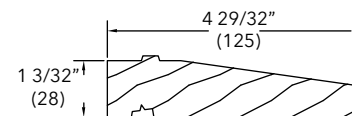

Product Categories:

Ultimate Wood Double Hung

Ultimate Wood Double Hung Round Top/Polygon

Ultimate Wood Double Hung Magnum

NOTE: Longest Length Available, NFJ 168" (4267), FJ 120" (3048)