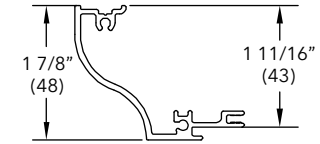

Thorton Casing

A1443

Length	
200" (5080)	
Color	PN
Stone White	18815536
Bronze	18815532
Pebble	18815530
Brown	18815528
Evergreen	18815534
Wineberry	18815542
Ebony	18815544
Cashmere	18815546
Coconut Cream	18815552
Cadet Gray	18815554
Cascade Blue	18815556
Hampton Sage	18815558
Sierra White	18815560
Bright Silver	18861692
Copper	18861694
Clay	18872446
Gunmetal	18872442
Liberty Bronze	18872440
Suede	18872444