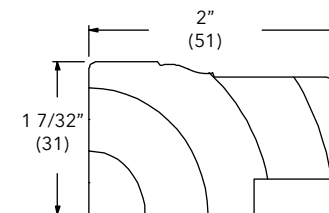

NOTE: Longest Length Available 150" (3810). Side (with backrabbet)

To order, specify:

1. Profile number
2. Size
3. Wood species
4. Finish

5/4 Flat Casing

W1074

Ultimate Trimline Patio Door DISC LA PRE 2003