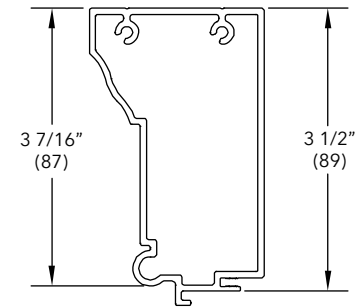

Columbus Casing

A1440

Length	
200" (5080)	
Color	PN
Stone White	18813925
Bronze	18813915
Pebble	18813910
Brown	18813905
Evergreen	18813920
Wineberry	18813940
Ebony	18813945
Cashmere	18813950
Coconut Cream	18813960
Cadet Gray	18813965
Cascade Blue	18813970
Hampton Sage	18813975
Sierra White	18813980
Bright Silver	18813990
Copper	18813985
Clay	18872422
Gunmetal	18872418
Liberty Bronze	18872416
Suede	18872420