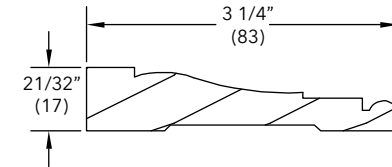

WM445 Interior Casing

W1445

Finish	Wood Species, Length and Part Number					
	Pine 84"	Pine 120"	Cherry 84"	VG Douglas Fir 84"	Mahogany 84"	White Oak 84"
Bare	31771060	31771070	CH31771060	DF31771060	MA31771060	WK31771060
White	38771061	38771097	-	-	-	-
Designer Black	38771061DBK	38771097DBK	-	-	-	-
Clear	CL31771060	CL31771069	CCH31771060	CDF31771060	CMA31771060	CWK31771060
Prime	38771060	38771070	-	-	-	-
Honey	SB31771060	SB31771070	SBCH31771060	SBDF31771060	SBMA31771060	SBWK31771060
Wheat	SA31771060	SA31771070	SACH31771060	SADF31771060	SAMA31771060	SAWK31771060
Cabernet	SE31771060	SE31771070	SECH31771060	SEDF31771060	SEMA31771060	SEWK31771060
Leather	SD31771060	SD31771070	SDCH31771060	SDDF31771060	SDMA31771060	SDWK31771060
Hazelnut	SC31771060	SC31771070	SCCH31771060	SCDF31771060	SCMA31771060	SCWK31771060
Espresso	SF31771060	SF31771070	SFCH31771060	SFDF31771060	SFMA31771060	SFWK31771060