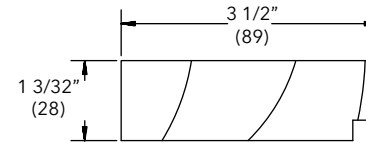

W1122

Ultimate Wood Inswing and Outswing French Door

Ultimate Wood Sliding French Door DISC LA Pre 06/27/2022

Ultimate Wood Sliding Patio Door DISC LA Pre 06/27/2022

Ultimate Wood Commercial Door

NOTE: Longest Length Available 180" (4572)