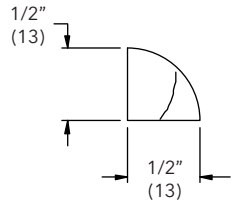

To order, specify:

1. Profile number
2. Size
3. Wood species
4. Finish

Quarter Round Inside Stop

W7003

NOTE: *Longest Length Available 120" (3048)