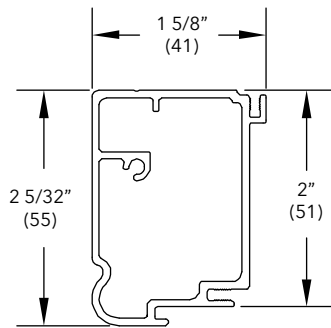

Grayson Casing

A1442

Length	
200" (5080)	
Color	PN
Stone White	18815410
Bronze	18815406
Pebble	18815404
Brown	18815402
Evergreen	18815408
Wineberry	18815416
Ebony	18815418
Cashmere	18815420
Coconut Cream	18815426
Cadet Gray	18815428
Cascade Blue	18815430
Hampton Sage	18815432
Sierra White	18815434
Bright Silver	18861208
Copper	18861204
Clay	18872438
Gunmetal	18872434
Liberty Bronze	18872432
Suede	18872436