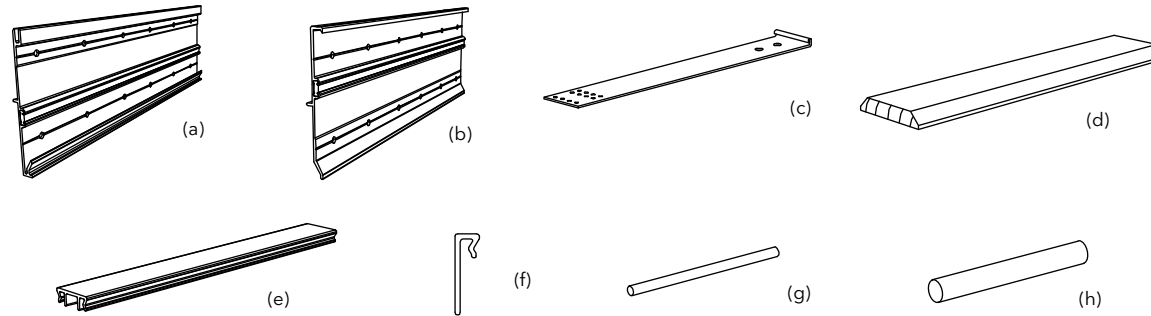

Clad 3/8" Mullion Reinforcement System Full Frame

Includes:

- 1 – Mullion reinforcement, A3177 – head jamb or right jamb, 18817110 (a)
- 1 – Mullion reinforcement, A3273 – sill or left jamb, 18817115 (b)
- 4 – 6" Structural masonry clip, 11860012 (c)
- 4 – 10" Structural masonry clip, 11860013 (c)
- 1 – Interior mullion trim, W1242 (d)
- 1 – 3/8" Mullion cover, A117 (e) (see A117 in this chapter for individual part numbers)
- 2 – 3/8" Frame trim, A148 (f) (see A148 in this chapter for individual part numbers)
- 1 – Frame kerf weather strip, M1242 15910100 (g)
- 1 – Foam backer rod – 3/4" diameter, 10500228 (h)
- 1 – Set of installation instructions

NOTE: All screws needed for installation are included.

Length	Color	PN
150" lineal package	Stone White	11873145
	Bronze	11873143
	Pebble	11873142
	Brown	11873141
	Evergreen	11873144
	Wineberry	11873125
	Ebony	11873126
	Cashmere	11873127
	Coconut Cream	11873130
	Cadet Gray	11873131
	Cascade Blue	11873132
	Hampton Sage	11873133
	Sierra White	11873134
	Bright Silver	11873147
	Copper	11873146
	Clay	11873151
	Gunmetal	11873149
Liberty Bronze	11873148	
Suede	11873150