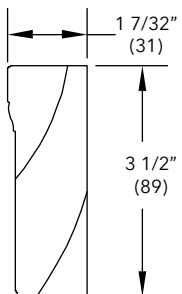

Special Casing 18

W8502

Length	Finish	PN
120" (3048)	Primed	38026018
	Bare	30146018
	NFJ	30146118