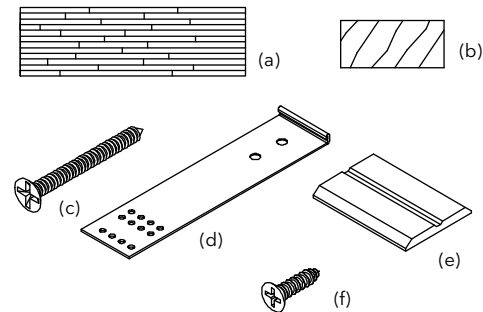

Wood 130" Mull Kit - 2" x 6 9/16" LVL

Includes:

- 1 – W10186, Mull post, 130" (3302) – 30241199 (a) W10186, FSC®Mull post – 30241299 (a)
- 1 – W12481, Non finger-jointed 5/4 flat casing (b)
- 24 – #8–15x1 1/4" flat head screws–11808114 (c)
- 12 – 10" Masonry clips– 11860013 (d)
- 1 – W11329, Interior mull trim, 30385099 (e)
- 24 – #8–15x 5/8" flat head screws–11800499 (f)
- Mulling instructions – 19970066
- Masonry clip instructions – 11708266

PN
11851233