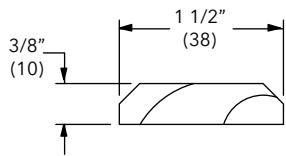

To order, specify:

1. Profile number
2. Size
3. Wood species
4. Finish

Mullion Trim, Exterior

W1210

Product usage:

Ultimate Wood Tilt Turn

NOTE: Longest Length Available 120" (3048)

Mullion Trim