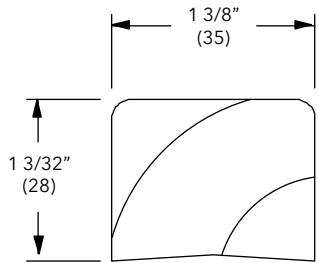

To order, specify:

1. Profile number
2. Size
3. Wood species
4. Finish

Mullion Casing

W1032

Product Categories:

Ultimate Double Hung, Ultimate Double Hung Magnum, Round Top, Polygon

NOTE: Longest Length Available 120" (3048)