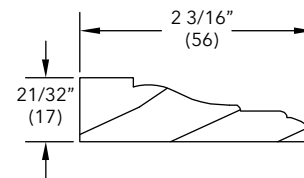

WP366 Interior Casing

W1366

Finish	Wood Species, Length and Part Number					
	Pine 84"	Pine 120"	Cherry 84"	VG Douglas Fir 84"	Mahogany 84"	White Oak 84"
Bare	31760784	31760999	CH31760784	DF31760784	MA31760784	WK31760784
White	38760785	38760997	-	-	-	-
Designer Black	38760785DBK	38760997DBK	-	-	-	-
Clear	CL31760784	CL31760999	CCH31760784	CDF31760784	CMA31760784	CWK31760784
Prime	38760784	38760999	-	-	-	-
Honey	SB31760784	SB31760999	SBCH31760784	SBDF31760784	SBMA31760784	SBWK31760784
Wheat	SA31760784	SA31760999	SACH31760784	SADF31760784	SAMA31760784	SAWK31760784
Cabernet	SE31760784	SE31760999	SECH31760784	SEDF31760784	SEMA31760784	SEWK31760784
Leather	SD31760784	SD31760999	SDCH31760784	SDDF31760784	SDMA31760784	SDWK31760784
Hazelnut	SC31760784	SC31760999	SCCH31760784	SCDF31760784	SCMA31760784	SCWK31760784
Espresso	SF31760784	SF31760999	SFCH31760784	SFDF31760784	SFMA31760784	SFWK31760784