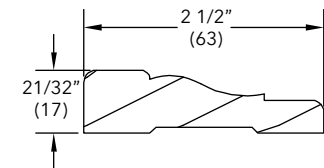

WM351 Interior Casing

W1351

Finish	Wood Species, Length and Part Number					
	Pine 84"	Pine 120"	Cherry 84"	VG Douglas Fir 84"	Mahogany 84"	White Oak 84"
Bare	31771071	31771068	CH31771071	DF31771071	MA31771071	WK31771071
White	38771077	38771067	-	-	-	-
Designer Black	38771077DBK	38771067DBK	-	-	-	-
Clear	CL31771071	CL31771068	CCH31771071	CDF31771071	CMA31771071	CWK31771071
Prime	38771071	38771068	-	-	-	-
Honey	SB31771071	SB31771068	SBCH31771071	SBDF31771071	SBMA31771071	SBWK31771071
Wheat	SA31771071	SA31771068	SACH31771071	SADF31771071	SAMA31771071	SAWK31771071
Cabernet	SE31771071	SE31771068	SECH31771071	SEDF31771071	SEMA31771071	SEWK31771071
Leather	SD31771071	SD31771068	SDCH31771071	SDDF31771071	SDMA31771071	SDWK31771071
Hazelnut	SC31771071	SC31771068	SCCH31771071	SCDF31771071	SCMA31771071	SCWK31771071
Espresso	SF31771071	SF31771068	SFCH31771071	SFDF31771071	SFMA31771071	SFWK31771071