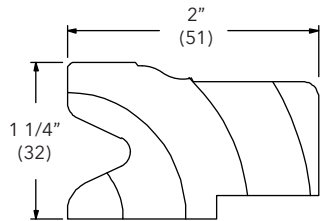

To order, specify:

1. Profile number
2. Size
3. Wood species
4. Finish

Stucco Casing

W1046

Safe-T-Plus Patio Door

NOTE: Side (with backrabbet)