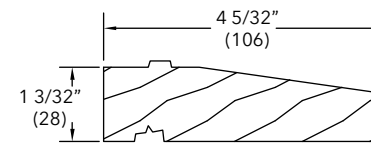

Product Categories:

Ultimate Wood Double Hung

Ultimate Wood Double Hung Round Top/Polygon

NOTE: Longest Length Available, NFJ 168" (4267), FJ 192" (4877)