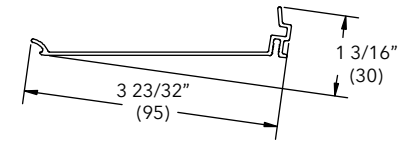

Subsill Lineal Cap

A1458

NOTE: For A1453 Subsill

Length	
200" (5080)	
Color	PN
Stone White	18815810
Bronze	18815806
Pebble	18815804
Brown	18815802
Evergreen	18815808
Wineberry	18815816
Ebony	18815818
Cashmere	18815820
Coconut Cream	18815826
Cadet Gray	18815828
Cascade Blue	18815830
Hampton Sage	18815832
Sierra White	18815834
Bright Silver	18861062
Copper	18861060
Clay	18872542
Gunmetal	18872538
Liberty Bronze	18872536
Suede	18872540