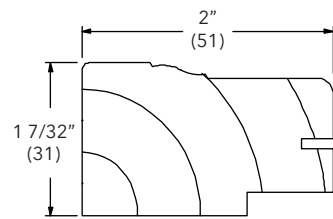

Brick Mould Casing

W1057

Safe-T-Plus Patio Door

NOTE: Top (with screen track kerf and backrabbet)