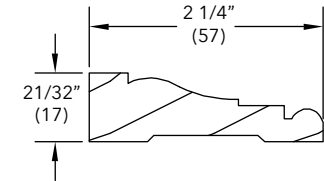

MM376 Interior Casing

W1376

Finish	Wood Species, Length and Part Number					
	Pine 84"	Pine 120"	Cherry 84"	VG Douglas Fir 84"	Mahogany 84"	White Oak 84"
Bare	31771075	31771069	CH31771075	DF31771075	MA31771075	WK31771075
White	38771074	38771072	-	-	-	-
Designer Black	38771074DBK	38771072DBK	-	-	-	-
Clear	CL31771075	CL31771069	CCH31771075	CDF31771075	CMA31771075	CWK31771075
Prime	38771075	38771069	-	-	-	-
Honey	SB31771075	SB31771069	SBCH31771075	SBDF31771075	SBMA31771075	SBWK31771075
Wheat	SA31771075	SA31771069	SACH31771075	SADF31771075	SAMA31771075	SAWK31771075
Cabernet	SE31771075	SE31771069	SECH31771075	SEDF31771075	SEMA31771075	SEWK31771075
Leather	SD31771075	SD31771069	SDCH31771075	SDDF31771075	SDMA31771075	SDWK31771075
Hazelnut	SC31771075	SC31771069	SCCH31771075	SCDF31771075	SCMA31771075	SCWK31771075
Espresso	SF31771075	SF31771069	SFCH31771075	SFDF31771075	SFMA31771075	SFWK31771075