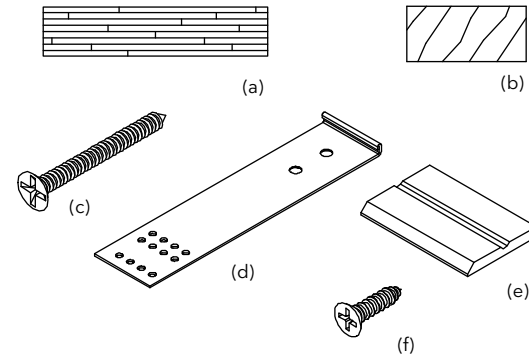

Wood 130" Mull Kit - 1" x 4 9/16" LVL

Includes:

- 1 – W8677, Mull post, 130" (3302) – 30251199 (a)
- 1 – W9201, Non finger-jointed 5/4 flat casing, 30240130, (b)
- 24 – #8–15x1 1/4" flat head screws–11808114 (c)
- 12 – 10" Masonry clips– 11860013 (d)
- 12 – 6" Masonry clips –11860012 (d)
- 1 – W1243, Interior mull trim – 30803399 (e)
- 24 – #8–15x 5/8" flat head screws–11800499 (f)
- Mulling instructions – 19970066
- Masonry clip instructions – 11708266

PN
11851127