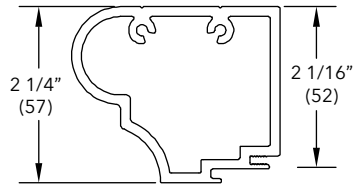

Stratton Enclosed Casing

A2366

Length	
200" (5080)	
Color	PN
Stone White	18815648
Bronze	18815650
Pebble	18815652
Brown	18815654
Evergreen	18815656
Wineberry	18815658
Ebony	18815660
Cashmere	18815662
Coconut Cream	18815664
Cadet Gray	18815666
Cascade Blue	18815668
Hampton Sage	18815670
Sierra White	18815672
Bright Silver	18815680
Copper	18815682
Clay	18815678
Gunmetal	18815676
Liberty Bronze	18815684
Suede	18815674