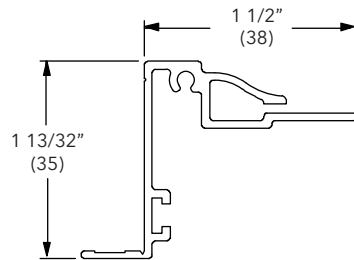

Adjustable Clad Brick Mould Casing

A130

Length	
150" (3810)	
Color	PN
Stone White	18802205
Bronze	18601720
Pebble	18601710
Brown	18601700
Evergreen	18601725
Wineberry	18802200
Ebony	18802220
Cashmere	19000162
Coconut Cream	19003162
Cadet Gray	19004162
Cascade Blue	19005162
Hampton Sage	19006162
Sierra White	19007162
Bright Silver	18861018
Copper	18861016
Clay	18872936
Gunmetal	18872932
Liberty Bronze	18872930
Suede	18872934

Sill Adapter

A129

NOTE: Use with A130

Length	
150" (3810)	
Color	PN
Stone White	18804599
Bronze	18601800
Pebble	18601790
Brown	18601780
Evergreen	18601810
Wineberry	18804595
Ebony	18804598
Cashmere	19000160
Coconut Cream	19003160
Cadet Gray	19004160
Cascade Blue	19005160
Hampton Sage	19006160
Sierra White	19007160
Bright Silver	18861010
Copper	18861008
Clay	18872928
Gunmetal	18872924
Liberty Bronze	18872922
Suede	18872926