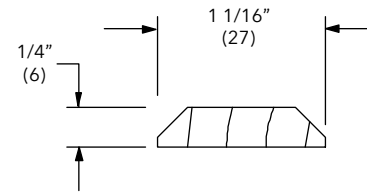

Product usage:

Ultimate Wood Casement/Awning

Ultimate Wood Casement Operating Round Top/Polygon

NOTE: Longest Length Available 150" (3810)