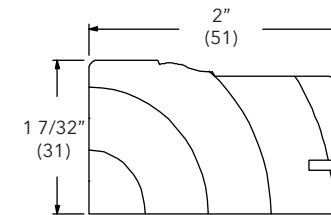

Brick Mould Casing

W1058

Terrace Door

NOTE: Top (with screen track kerf)