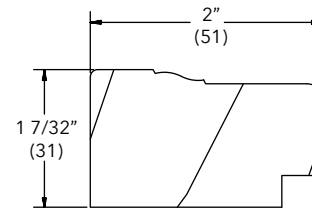

Stucco Casing, Flat

W1035

NOTE: Longest Length Available 120" (3048)

NOTE: 3 1/2" width