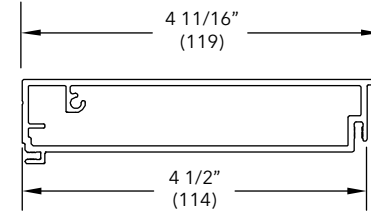

4 1/2" Flat Casing

A1444

Length	
200" (5080)	
Color	PN
Stone White	18814410
Bronze	18814406
Pebble	18814404
Brown	18814402
Evergreen	18814408
Wineberry	18814416
Ebony	18814418
Cashmere	18814420
Coconut Cream	18814426
Cadet Gray	18814428
Cascade Blue	18814430
Hampton Sage	18814432
Sierra White	18814434
Bright Silver	18861696
Copper	18861698
Clay	18872454
Gunmetal	18872450
Liberty Bronze	18872448
Suede	18872452