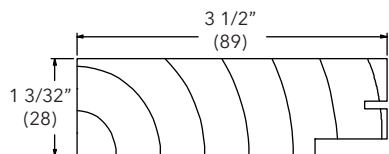

NOTE: Side, 3 1/2" width (with backrabbet)

5/4 Flat Casing

W1070

Safe-T-Plus Patio Door

NOTE: Top, 3 1/2" width (with screen track kerf and backrabbet)

5/4 Flat Casing

W1072

Safe-T-Plus Patio Door