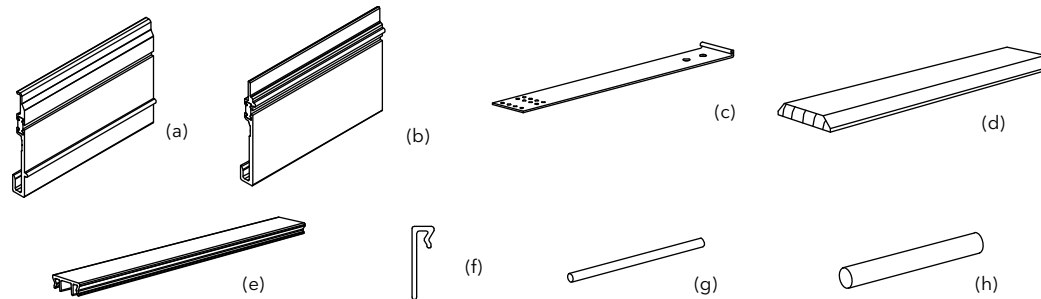

Clad 3/8" Mullion Reinforcement System Narrow Frame

Includes:

- 1 – Mullion reinforcement, A3198 – head jamb or right jamb, 18817100 (a)
- 1 – Mullion reinforcement, A3274 – sill or left jamb, 18817105 (b)
- 4 – 6" Structural masonry clip, 11860012 (c)
- 4 – 10" Structural masonry clip, 11860013 (c)
- 1 – Interior mullion trim, W1242 (d)
- 1 – 3/8" Mullion cover, A117 (e) (see A117 in this chapter for individual part numbers)
- 2 – 3/8" Frame trim, A148 (f) (see A148 in this chapter for individual part numbers)
- 1 – Frame kerf weather strip, M1242 15910100 (g)
- 1 – Foam backer rod – 3/4" diameter, 10500228 (h)
- 1 – Set of installation instructions

NOTE: All screws needed for installation are included.

Length	Color	PN
150" lineal package	Stone White	11873244
	Bronze	11873242
	Pebble	11873241
	Brown	11873240
	Evergreen	11873243
	Wineberry	11873245
	Ebony	11873246
	Cashmere	11873247
	Coconut Cream	11873249
	Cadet Gray	11873248
	Cascade Blue	11873250
	Hampton Sage	11873251
	Sierra White	11873252
	Bright Silver	11873254
	Copper	11873253
	Clay	11873255
	Gunmetal	11873256
Liberty Bronze	11873257	
Suede	11873258