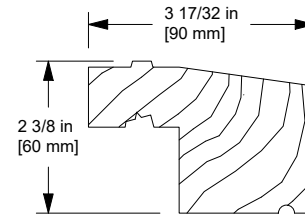

2" Extended Thick Subsill

W10341

Ultimate Wood Casement

Longest Length Available		
Length	NFJ PN	FJ PN
120" (3048)	30370298	30370398