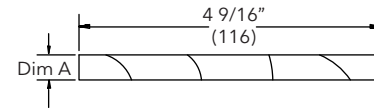

Screw, Subsill to Jamb - Clad Brick Mould Casing

#8 x 1 1/4" Phillips pan head lead point screw

Color	PN
ZYD	11800825

Stud Pocket, Space Mull and Solid Space Mull Blocking

Length	Profile	Size	Dim A	PN
72" (1829)	W6016	3/8"	.375	32249310
	W6128	1"	.969	32249312
	W6271	2"	1.969	32249314
	W8917	2" (special)	2.000	32249336
	W6304	3"	2.969	32249316
	W6466	4"	3.969	32249318