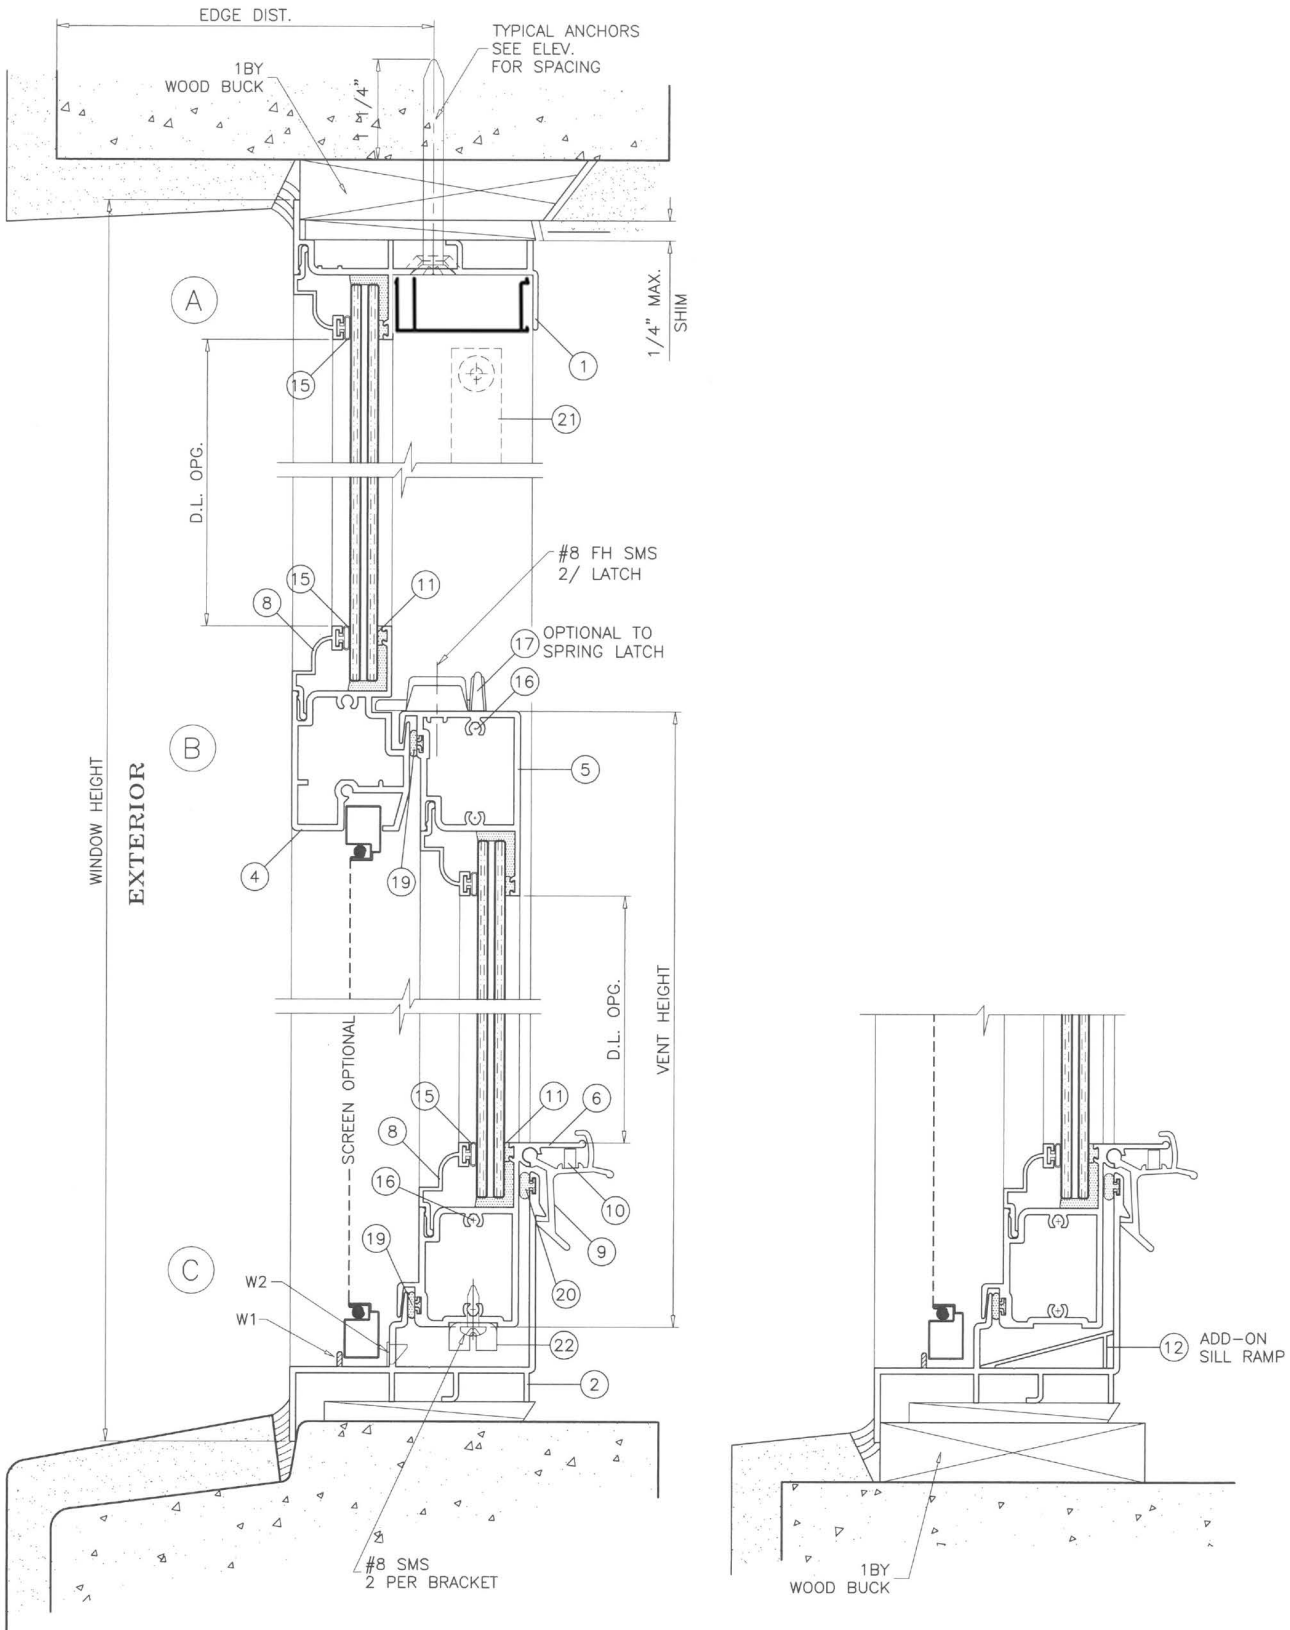

Product Name: Coastline Single Hung IZ4

Abbreviation: COSH IZ4

Frame:

- .078" typical wall thickness
- 3.000" frame depth
- Optional Color Finishes:
 - Stone White
 - Bronze
 - Ebony
 - Walnut
 - Hazelnut
 - Red Cinnamon
 - English Oak
 - White Kynar
 - Bronze Kynar
 - Black Kynar
 - Custom Colors available

Maximum Guidelines

PRODUCT ABBREVIATION	MAX FRAME AREA (sq ft)	MAX FRAME WIDTH (in)	MAX FRAME HEIGHT (in)	MAX DESIGN PRESSURE (PSF)	OPERATION
COSH IZ4	35	53-1/8	96	+ 106.7 / -130	Vertical Sliding
Max Area Cannot Be Exceeded, Reference Florida Product Approvals For Actual Design Pressure					

Configurations

Equal Lite

Unequal Lite

2 Hi Sash

3 Hi Sash

4 Hi Sash

5 Hi Sash

6 Hi Sash

Section Details Single Hung, Standard-Performance

Section Details Single Hung, Standard-Performance

Section Details Single Hung, High-Performance

Section Details Single Hung, High-Performance