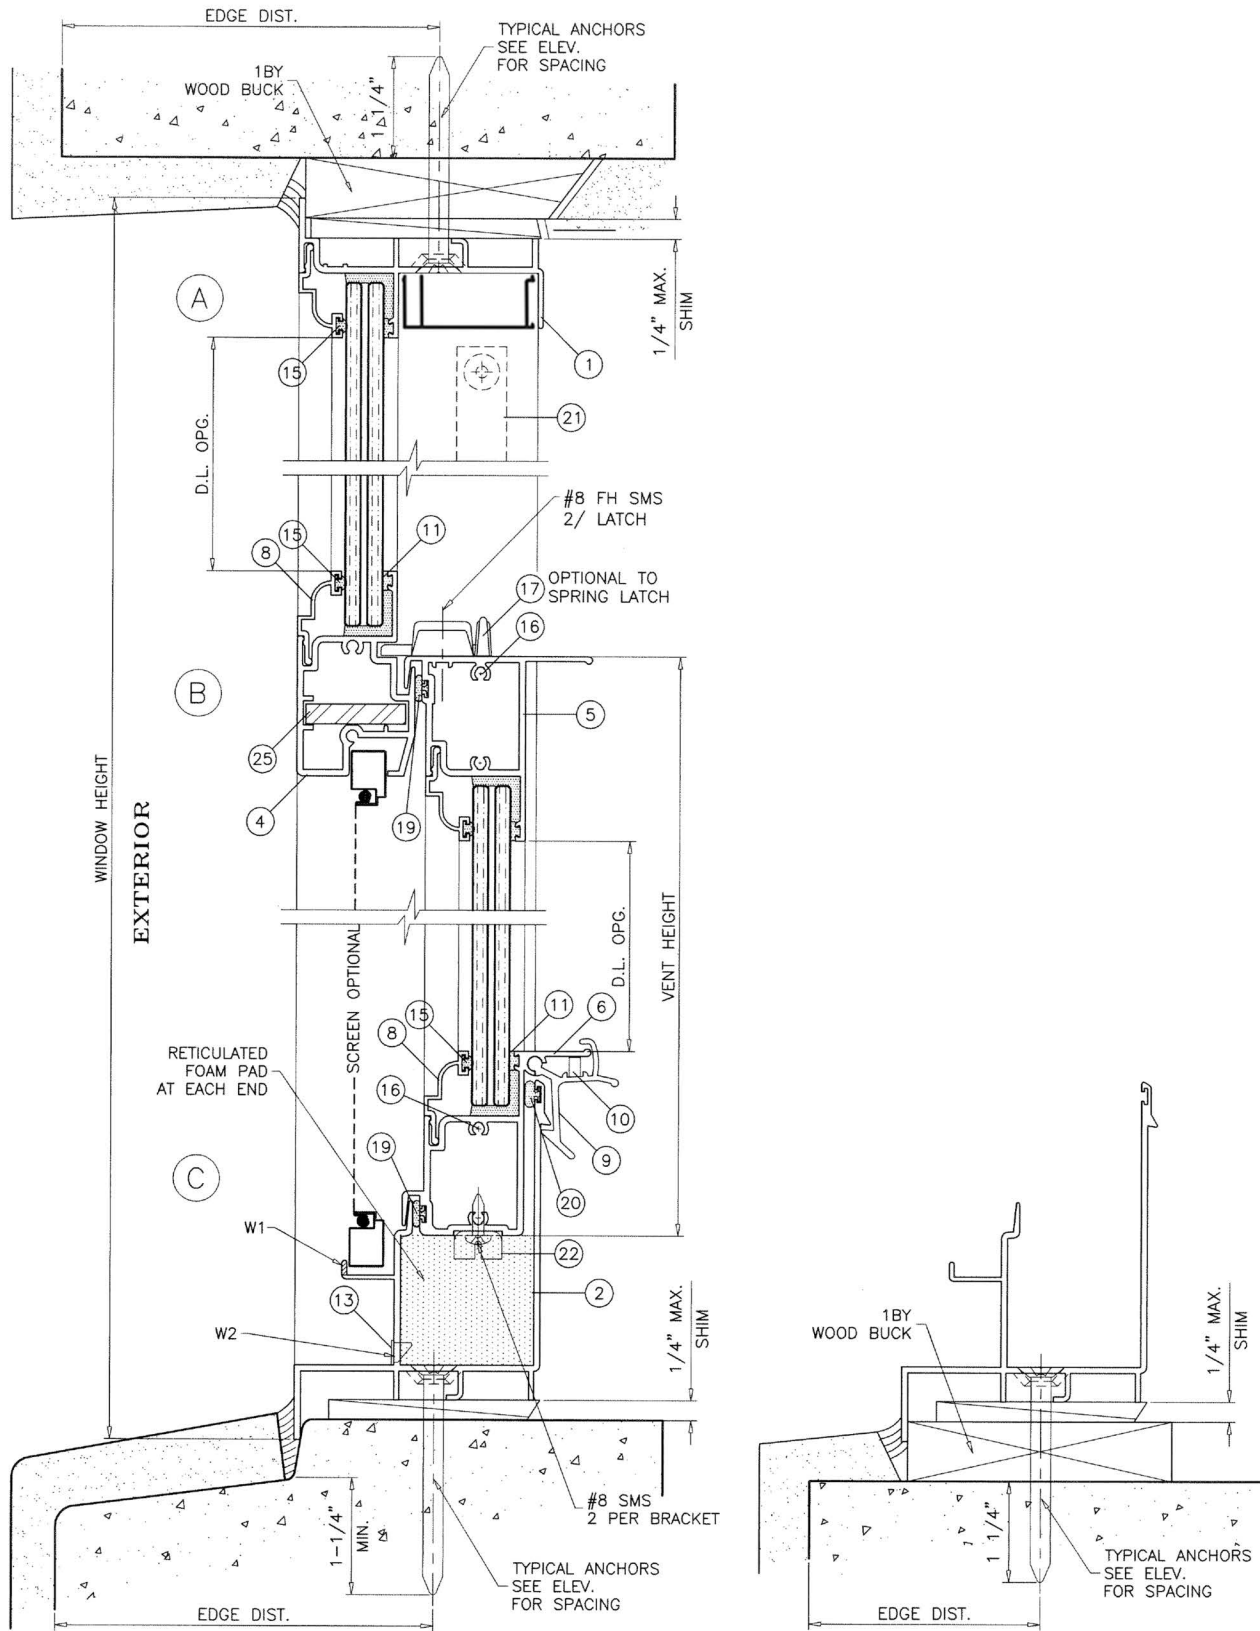

Section Details Single Hung, High-Performance