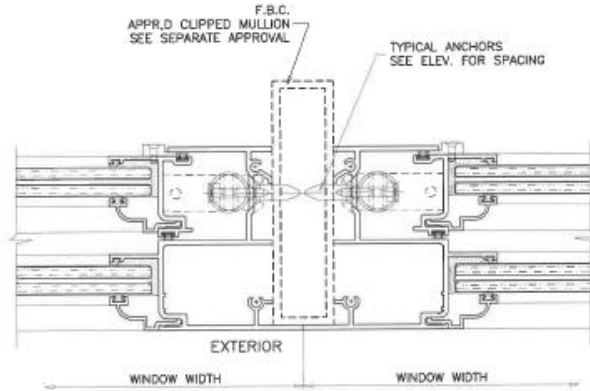

Maximum Guidelines

PRODUCT ABBREVIATION	MAX FRAME AREA (sq ft)	MAX FRAME WIDTH (in)	MAX FRAME HEIGHT (in)	MAX DESIGN PRESSURE (PSF)	OPERATION
COSH IZ4	35	53-1/8	96	+ 106.7 / -130	Vertical Sliding
Max Area Cannot Be Exceeded, Reference Florida Product Approvals For Actual Design Pressure					

Configurations

Equal Lite

Unequal Lite

2 Hi Sash

3 Hi Sash

4 Hi Sash

5 Hi Sash

6 Hi Sash

Section Details Single Hung, Standard-Performance

Section Details Single Hung, Standard-Performance

Section Details Single Hung, High-Performance

Section Details Single Hung, High-Performance