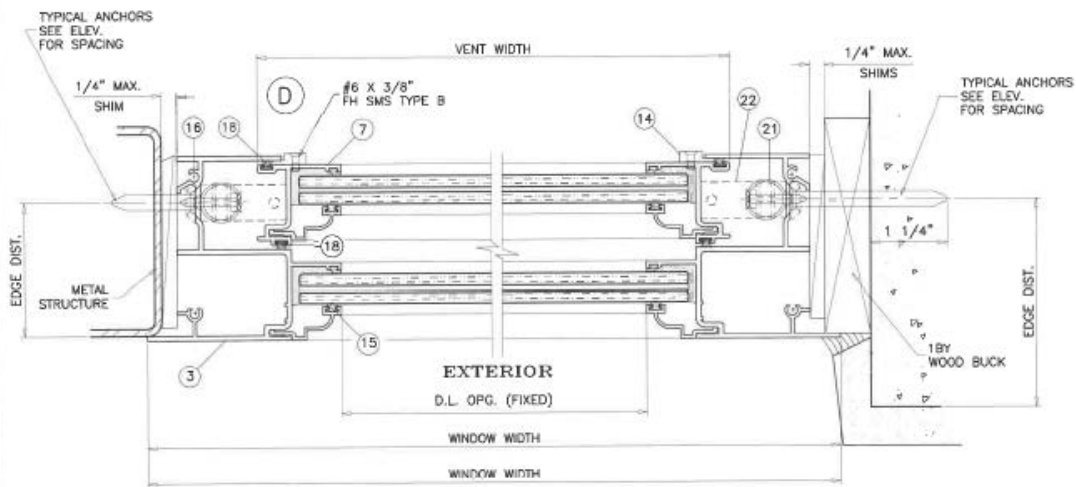

Maximum Guidelines

PRODUCT ABBREVIATION	MAX FRAME AREA (sq ft)	MAX FRAME WIDTH (in)	MAX FRAME HEIGHT (in)	MAX DESIGN PRESSURE (PSF)	OPERATION
COSH IZ4	35	53-1/8	96	+ 106.7 / -130	Vertical Sliding
Max Area Cannot Be Exceeded, Reference Florida Product Approvals For Actual Design Pressure					

Configurations

Equal Lite

Unequal Lite

2 Hi Sash

3 Hi Sash

4 Hi Sash

5 Hi Sash

6 Hi Sash

Section Details Single Hung, Standard-Performance

Section Details Single Hung, Standard-Performance

Section Details Single Hung, High-Performance

Section Details Single Hung, High-Performance