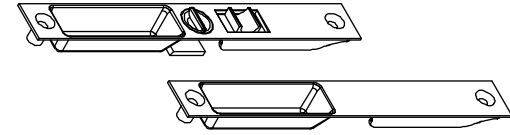

Ultimate Screen Handle (Interior and Exterior)

Color	PN
Black	05570522