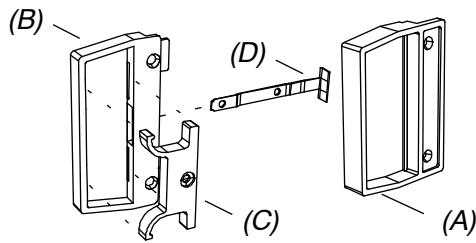

Standard Screen Handle Assembly

Includes:

- 1 - Exterior handle - black (a)
- 1 - Interior handle - black (b)
- 1 - Slide (c)
- 1 - Latch (d)
- 1 - Rivet
- 4 - Screws

PN
10830202