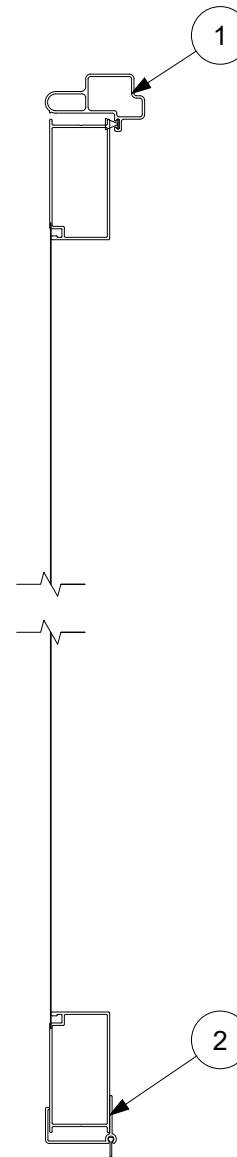

- 1. Z-Bar
- 2. Hinge
- 3. Exterior Handle (Contemporary shown)

Swinging Screen - Vertical

- 1. Z-Bar
- 2. Sill Sweep

Contemporary Handle Assembly

Includes:

- 2 - #6 x 1 1/2" Round head bolts (a)
 - 1 - Interior handle (b)
 - 1 - 2 7/32" Spindle (c)
 - 1 - Exterior pull (d)
- Also included: 1 - Strike plate, 2 installation screws for the strike plate and shims (not shown)