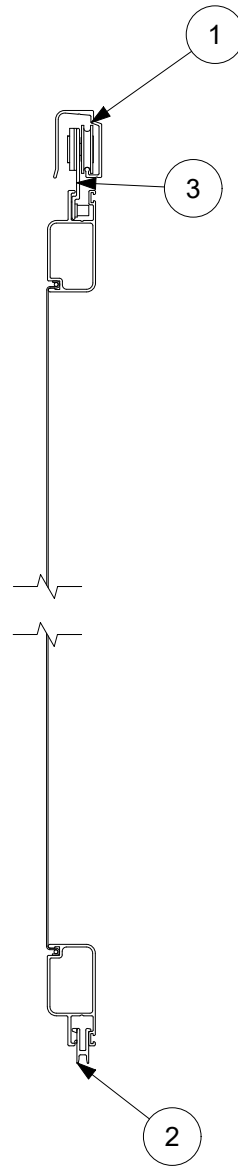

- 1. Z-Bar
- 2. Hinge
- 3. Exterior Handle (Contemporary shown)

Swinging Screen - Vertical

- 1. Z-Bar
- 2. Sill Sweep

Contemporary Handle Assembly

Includes:

- 2 - #6 x 1 1/2" Round head bolts (a)
 - 1 - Interior handle (b)
 - 1 - 2 7/32" Spindle (c)
 - 1 - Exterior pull (d)
- Also included: 1 - Strike plate, 2 installation screws for the strike plate and shims (not shown)

1. Profile number;
2. rough opening;
3. configuration;
4. handing;
5. finish/color.

Jamb Adapter, A1958

Used 2/28/2011 until 6/28/2021

Hinge or Latch Z-Bar, A1964

Used 2/28/2011 until 6/28/2021

Header Z-Bar, A1948

Used 2/28/2011 until 6/28/2021

Jamb Adapter, A2022

Used prior to 2/28/2011

Hinge or Latch Z-Bar, A2024

Used prior to 2/28/2011

Header Z-Bar, A2023

Used prior to 2/28/2011

Active Top Hung Screen

- 1. Roller Bar Assembly
- 2. Bottom Rail Guide, V805
- 3. Handle

Top Hung Screen - Vertical

- 1. Screen Track, Top Hung Profile
- 2. Bottom Rail Guide, V805
- 3. Roller Bar

Passive Top Hung Screen

- 1. Roller Bar Assembly
- 2. Bottom Rail Guide, V805
- 3. Astragal, A645
- 4. Handle