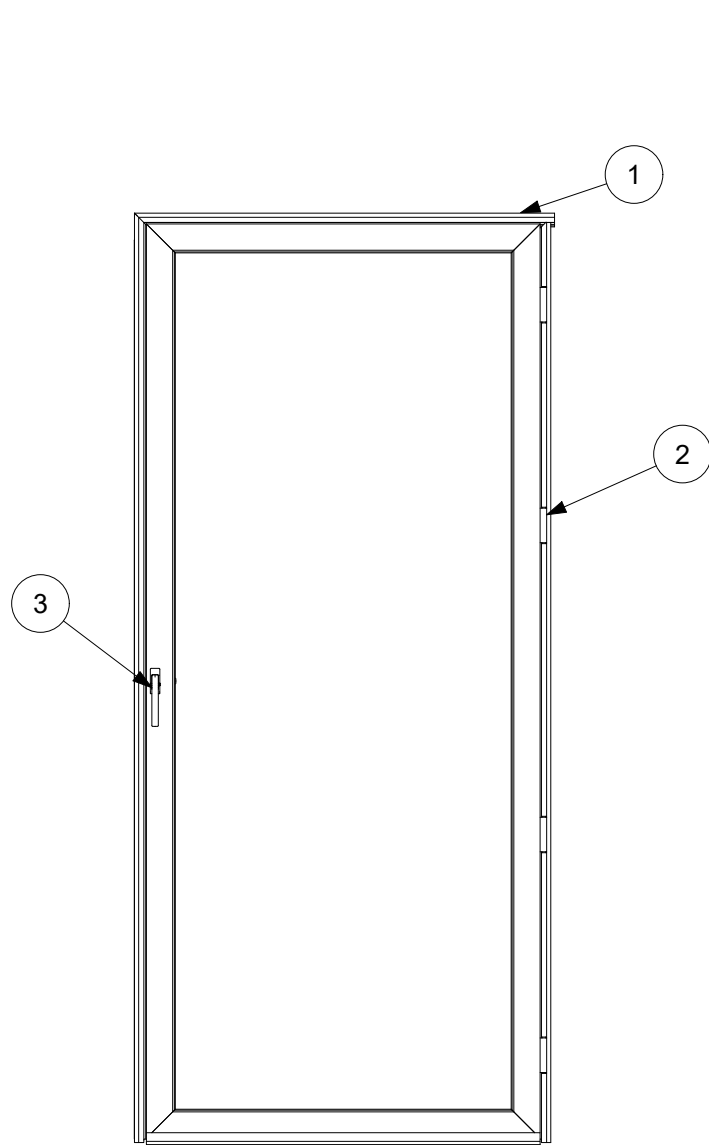

Single Wide

1. Z-Bar
2. Hinge
3. Exterior Handle (Contemporary shown)