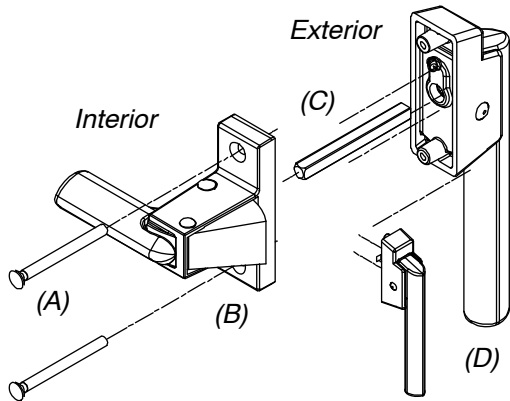

Contemporary Handle Assembly

Includes:

1. 2 - #6 x 1 1/2" Round head bolts (a)
   - 1 - Interior handle (b)
   - 1 - 2 7/32" Spindle (c)
   - 1 - Exterior pull (d)
2. Also included: 1 - Strike plate, 2 installation screws for the strike plate and shims (not shown)

Part numbers shows are the exterior handle color, interior color is always black.

Color	PN
Oil Rubbed Bronze PVD	11841131
Matte Black	11841132
Satin Nickel PVD	11841133
Bronze	11841134