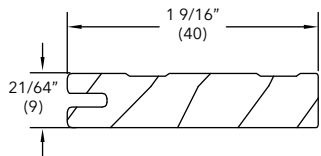

Head Jamb Cover

W12611

Sliding Doors

Length	PN
59 7/32" (1504)	71212350
71 7/32" (1809)	71212360
78 7/8" (2003)	71212366
79 3/8" (2016)	71212368
83 3/8" (2117)	71212370
92 7/8" (2359)	71212380
95 7/32" (2419)	71212381
109 5/16" (2777)	71212390
117 19/32" (2987)	71212310
141 19/32" (3597)	71212312
145 5/16" (3691)	71212313
189 19/32" (4816)	71212316

Ordering Specifications (use all that apply):

1. Original order number (field calcs information)
2. Profile number
3. Total rough opening
4. Sill type
5. Handing
6. Species
7. Finish (where applicable)