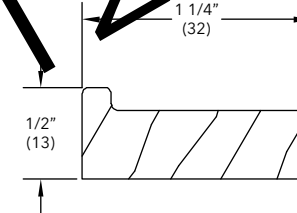

W12232
Shade Receiver
Ultimate Double Hung
Product Families

DISC-NA 12/12/2022 Interior Shades