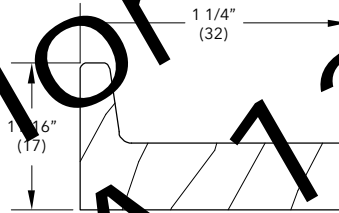

Head Jamb Cover

W12611

Sliding Doors

Length	PN
59 7/32" (1504)	71212350
71 7/32" (1809)	71212360
78 7/8" (2003)	71212366
79 3/8" (2016)	71212368
83 3/8" (2117)	71212370
92 7/8" (2359)	71212380
95 7/32" (2419)	71212381
109 5/16" (2777)	71212390
117 19/32" (2987)	71212310
141 19/32" (3597)	71212312
145 5/16" (3691)	71212313
189 19/32" (4816)	71212316

Ordering Specifications (use all that apply):

1. Original order number (field calcs information)
2. Profile number
3. Total rough opening
4. Sill type
5. Handing
6. Species
7. Finish (where applicable)