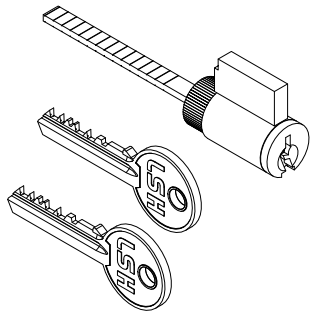

Cambridge Keyed Cylinder

Includes:

- 1 - Lock cylinder
- 2 - Keys

NOTE: For keyed alike cylinders, please contact your Marvin representative. Please supply the original order number, if available.

PN
11860976