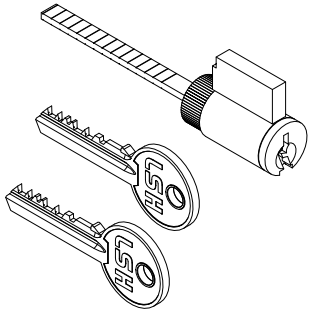

Northfield Keyed Cylinder

Includes:

- 1 - Lock cylinder
- 2 - Keys

NOTE: For keyed alike cylinders, please contact your Marvin representative. Please supply the original order number, if available.

PN
11860977