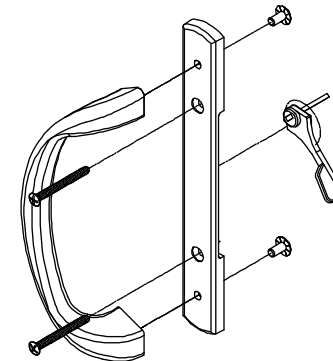

Cambridge Handle Set, Interior

Includes:

- 1 - Interior handle
- 1 - Interior escutcheon
- 1 - Thumb turn
- 2 - #8 x 1 1/2" machine screws
- 2 - Handle screws
- 1 - Instruction

Color	PN
Almond Frost	10147190
White	10147191
Brass PVD	10147192
Satin Nickel PVD	10147193
Oil Rubbed Bronze PVD	10147194
Matte Black	10149195