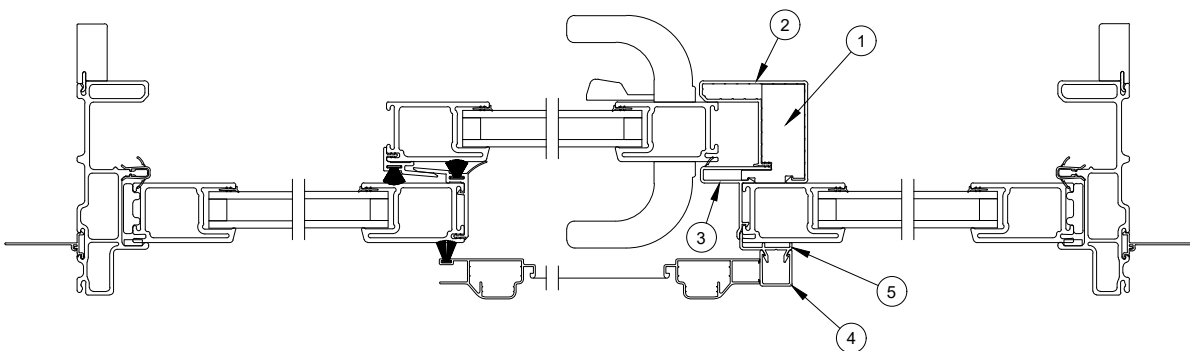

Jamb Detail 3-Panel OXO