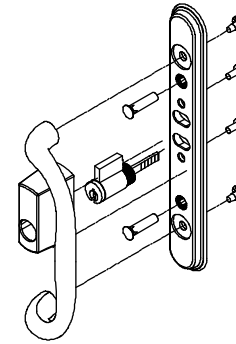

Northfield Handle Set, Exterior Keyed

Includes:

- 1 - Exterior handle
- 1 - Exterior escutcheon
- 2 - Handle screws
- 2- Post nuts
- 1 - Keyed cylinder

Color	PN
Almond Frost	10147156
White	10147157
Brass PVD	10147158
Satin Nickel PVD	10147159
Oil Rubbed Bronze PVD	10147160
Matte Black	NA