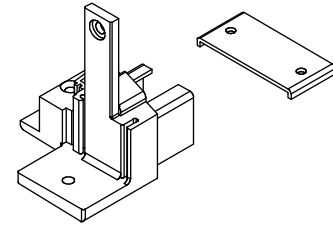

Stationary Panel Bracket Kit

Includes:

- 1 - Stationary panel bracket, black (10501139)
- 1 - #8 x 1" Phillips pan head screw
- 1 - #8 x 3" Phillips pan head screw
- 1 - #8 x 3/4" Phillips truss head screw

Color	PN
Black	11800012
*Beige	11800010

*NOTE: Used prior to 06/27/2022

Leveling Block End Cap Kit

Includes:

- 1 - End cap
- 1 - Leveling block end cap retainer
- 2 - Leveling block end cap dust blocks
- 1 - Stationary panel dust block
- 1 - #8 x 1" Phillips pan head screw
- 1 - #8 x 1 1/2" Phillips pan head screw
- 1 - #8 x 1" Phillips flat head screw

Operation	Color	PN
OX/OOX/OXO	Black	11802888
XO/XOO/OXO		11801888
OX/OOX/OXO	*Beige	11800999
XO/XOO/OXO		11800099

*NOTE: Used prior to 06/27/2022

Stainless Steel Cap, Sill

CN Width	Length	PN
5-0	56 17/32" (1436)	10600650
5-10	67 1/32" (1703)	10600510
6-0/9-0 OXO	68 17/32" (1741)	10600660
8-0	92 17/32" (2350)	10600680
9-0 OOX/XOO	104 17/32" (2655)	10600690

Jamb Hole Plug

NOTE: Also used as a Roller Adjustment Plug

Color	PN
Stone White	156015
Bronze	156020
Ebony	156023
Gunmetal	156024