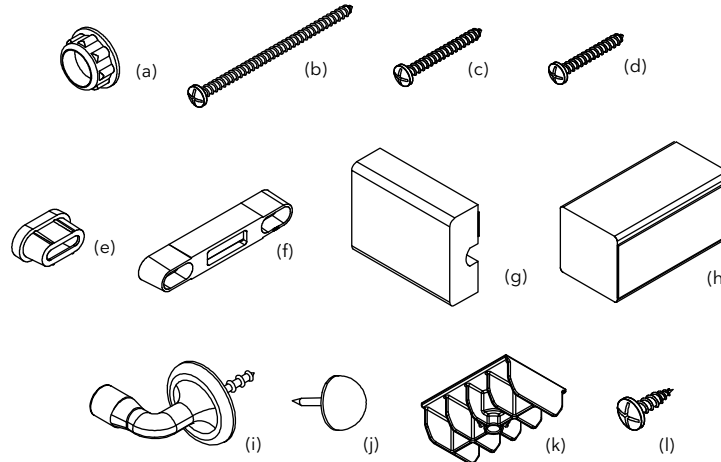

Includes:

- 2 - Hole plug, Stone White (a)
- 11 - #8 x 3" pan head screw, Pearl White (b)
- 1 - #8 x 1 1/2" pan head screw, Beige (c)
- 2 - Door stop, keeper, Beige (e)
- 1 - Keeper (f)
- 1 - Operator stop block, sill, Beige (g)
- 1 - Operator stop block, header, Stone White (h)
- 2 - Thumb tack bumper, Beige (j)
- 6 - Jamb blocks, Stone White (k)
- 4 - #8 x 5/8" truss head screw, Beige (l)

Usage dates:

Used prior to 06/27/2022

Color	PN
Stone White	11800001

OOX/XOO Installation Kit

Includes:

- 2 - Hole plug, Stone White (a)
- 13 - #8 x 3" pan head screw, Pearl White (b)
- 1 - #8 x 1 1/2" pan head screw, Beige (c)
- 2 - Door stop, keeper, Beige (e)
- 1 - Keeper (f)
- 2 - Operator panel stop/bumper, Stone White (i)
- 6 - Jamb blocks, Stone White (k)
- 4 - #8 x 5/8" truss head screw, Beige (l)

Usage dates:

Used prior to 06/27/2022

Color	PN
Stone White	11800002

OXO Installation Kit

Includes:

- 2 - Hole plug, Stone White (a)
- 9 - #8 x 3" pan head screw, Pearl White(b)
- 2 - #8 x 1 1/2" pan head screw, Beige (c)
- 2 - #8 x 1 1/4" pan head screw (d)
- 2 - Door stop, keeper, Beige (e)
- 1 - Keeper (f)
- 1 - Operator stop block, sill, Beige (g)
- 1 - Operator stop block, header, Stone White (h)
- 2 - Thumb tack bumper, Beige (j)
- 4 - Jamb blocks, Stone White (k)
- 4 - #8 x 5/8" truss head screw, Beige (l)

Usage dates:

Used prior to 06/27/2022

Color	PN
Stone White	11800003

NOTE: Also included with each kit are installation instructions, warranty and general care instructions, installation supplement and nailing fin corner gaskets.