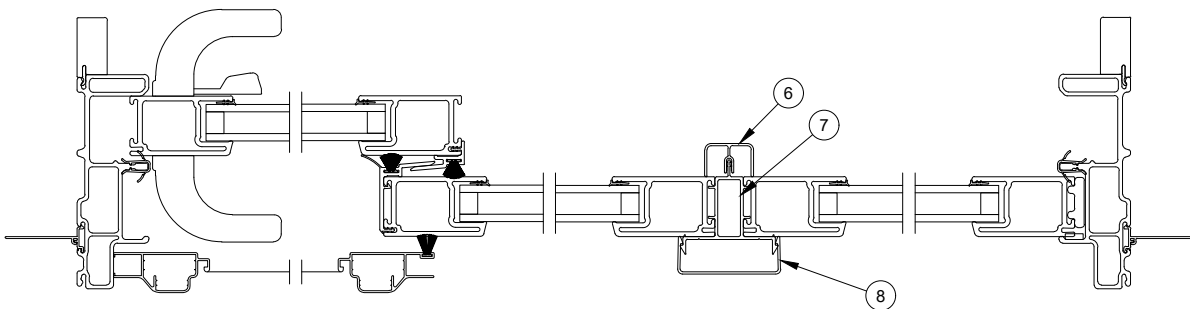

Jamb Detail 3-Panel XOO

1. Astragal Core OXO, W9782
2. Astragal Cap Interior OXO, V1667/V2910
3. Astragal Cap Exterior OXO, V1663/V2909
4. Screen Stop Astragal Cap, A361
5. Screen Stop Astragal Base, A362
6. Mull Trim, Interior OOX/XOO, V1633
7. Stationary Panel Spline, V1649
8. Spline Cap Exterior, A1508