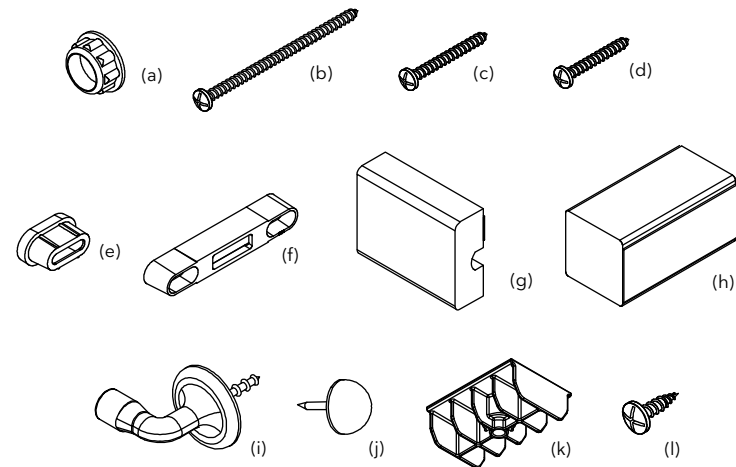

Color	PN
Stone White	11800016
Bronze	11800005
Ebony	11800004
Gunmetal	11809450

OOX/XOO Installation Kit

Includes:

- 2 - Hole plug, Stone White, Bronze, Gunmetal or Ebony (a)
- 13 - #8 x 3" pan head screw, Pearl White or Matte Black (b)
- 1 - #8 x 1 1/2" pan head screw, Black (c)
- 2 - Door stop, keeper, Black (e)
- 1 - Keeper (f)
- 2 - Operator panel stop/bumper, Stone White or Matte Black (i)
- 6 - Jamb blocks, Stone White or Black (k)
- 4 - #8 x 5/8" truss head screw, Black (l)

Color	PN
Stone White	11800017
Bronze	11800007
Ebony	11800006
Gunmetal	11809451

OXO Installation Kit

Includes:

- 2 - Hole plug, Stone White, Bronze, Gunmetal or Ebony (a)
- 9 - #8 x 3" pan head screw, Pearl White or Matte Black (b)
- 2 - #8 x 1 1/2" pan head screw, Black (c)
- 2 - #8 x 1 1/4" pan head screw (d)
- 2 - Door stop, keeper, Black (e)
- 1 - Keeper (f)
- 1 - Operator stop block, sill, Black (g)
- 1 - Operator stop block, header, Stone White (h)
- 2 - Thumb tack bumper, Black (j)
- 4 - Jamb blocks, Stone White or Black (k)
- 4 - #8 x 5/8" truss head screw, Black (l)

Color	PN
Stone White	11800018
Bronze	11800019
Ebony	11800008
Gunmetal	11809452

NOTE: Also included with each kit are installation instructions, warranty and general care instructions, installation supplement and nailing fin corner gaskets.