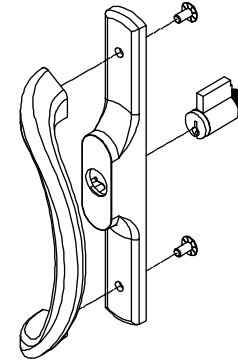

Cambridge Handle Set, Exterior Keyed

Includes:

- 1 - Exterior handle
- 1 - Keyed cylinder
- 2 - Handle screws
- 1 - Exterior escutcheon

Color	PN
Almond Frost	10147195
White	10147196
Brass PVD	10147197
Satin Nickel PVD	10147198
Oil Rubbed Bronze PVD	10147199
Matte Black	10147200