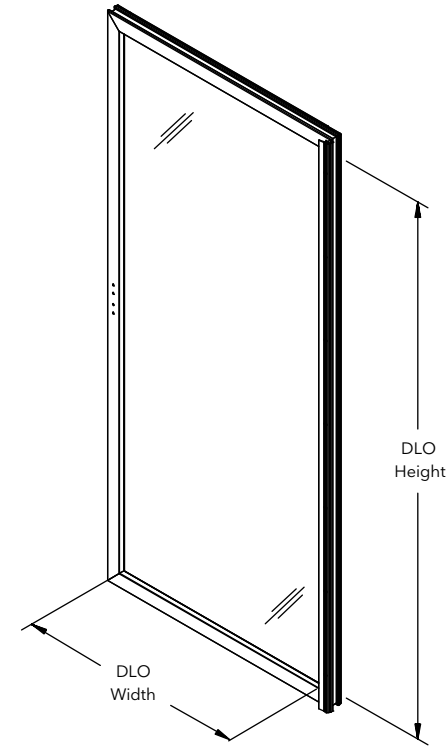

To order replacement panels, specify:

1. Call number or special size;
2. operator or stationary;
3. handing;
4. exterior color;
5. panel height and width;
6. lite cut.

Note: Refer to DLO Charts page if needed.

Screens

Screens are standard with a color matched aluminum surround. Standard screen mesh is Marvin Bright View™.

Determine the outside measurement of the existing screen using the DLO Charts page.

To order replacement screens, specify:

1. Call number or special size (if available);
2. For screens on product manufactured after 1/28/2019: If there is no existing screen from which to obtain the OM of the screen, determine the size of the screen by using the DLO chart information. The daylight opening is the measurement of the visible glass;
3. For screens on product manufactured prior to 1/28/2019: Determine the size of the screen using the calculations provided in the previous section. The daylight opening is the measurement of the visible glass. NOTE: When ordering a replacement screen manufactured prior to 1/28/2019, a new screen track is required and will also need to be ordered.
4. Handing.

Panel - Exterior View