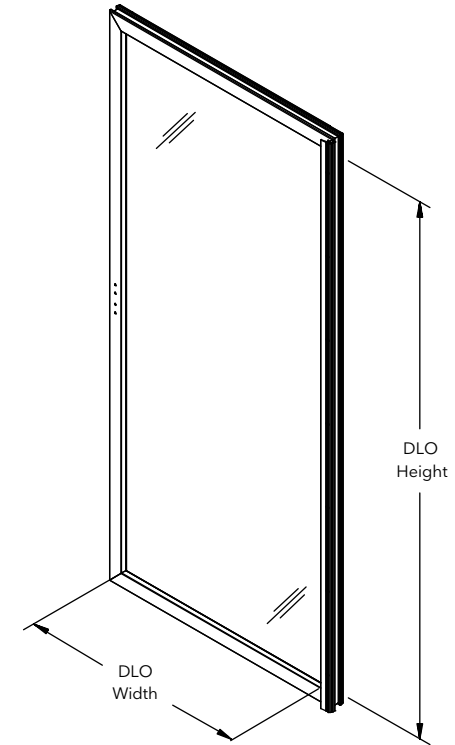

- Daylight Opening (DLO) is a measurement of the visible glass.
- Outside measurement = OM
- Sizes for Essential Sliding Patio Doors manufactured 3/17/2008 to present.

Determining Panel Size

Daylight Opening to OM of Panel

Daylight Width + 4 7/16" = OM Width of Panel

Daylight Height + 4 7/16" = OM Height of Panel

Determining Screen Size

Daylight Opening to OM of Screen

Daylight Width + 4 3/16" = OM Width of Screen

Daylight Height + 4 25/32" = OM Height of Screen

Width					
CN	Frame OM	Panel OM	DLO	Screen OM	Standard Lite Cut
5-0	59 1/2" (1511)	29 13/32" (747)	25" (635)	29 3/16" (741)	3W
5-10	70" (1778)	34 21/32" (880)	30 1/4" (768)	34 7/16" (875)	
6-0	71 1/2" (1816)	35 13/32" (899)	31" (787)	35 3/16" (894)	
9-0	107 1/2" (2731)				
8-0	95 1/2" (2426)	47 13/32" (1204)	43" (1092)	47 3/16" (1199)	4W

Height (units produced 1/28/2019 to 11/07/2022)					
CN	Frame OM	Panel OM	DLO	Screen OM	Standard Lite Cut
6-8	79 1/2" (2019)	76 29/32" (1953)	72 1/2" (1842)	77 9/32" (1963)	5H
6-10	81 1/2" (2070)	78 29/32" (2004)	74 1/2" (1892)	79 9/32" (2014)	5H
8-0	95 1/2" (2426)	92 29/32" (2360)	88 1/2" (2248)	93 9/32" (2369)	6H

Height (units produced prior to 1/28/2019 and 11/07/2022 to present)					
CN	Frame OM	Panel OM	DLO	Screen OM	Standard Lite Cut
6-8	79 1/2" (2019)	76 29/32" (1953)	72 1/2" (1842)	77 3/4" (1975)	5H
6-10	81 1/2" (2070)	78 29/32" (2004)	74 1/2" (1892)	79 3/4" (2026)	5H
8-0	95 1/2" (2426)	92 29/32" (2360)	88 1/2" (2248)	93 3/4" (2381)	6H

Panel - Exterior View