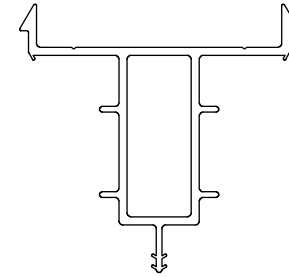

Panel Extension Block Kit

V2228

Includes:

1 - #8 x 1" Phillips pan head screws (11800820)

CN Width	Length	Color	PN
Used on: 8080, 80610, 8068 XO/OX 9080 OXO (RH and LH) 9080 OOX/XOO	28" (711)	Natural	02100028

Stationary Panel Spline Kit

V1649

Includes:

1 - Stationary panel bracket

1 - Backer

16 to 20 - #8 x 5/8" Phillips pan head screws (11800505)

CN Height	Length	Beige PN
6-8 XOO/OOX	77 7/8" (1978)	11801068
6-10 XOO/OOX	79 7/8" (2029)	11800361
8-0 XOO/OOX	93 7/8" (2385)	11800380