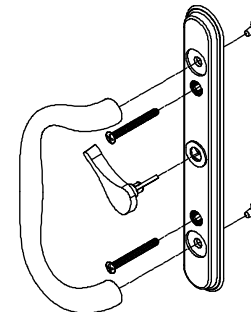

Northfield Handle Set, Interior

Includes:

- 1 - Interior handle
- 1 - Interior escutcheon
- 1 - Thumb turn
- 2 - #8-32 x 2" machine screws
- 2 - Handle screws
- 1 - Instruction

Color	PN
Almond Frost	10147151
White	NA
Brass PVD	10147153
Satin Nickel PVD	10147154
Oil Rubbed Bronze PVD	NA
Matte Black	NA