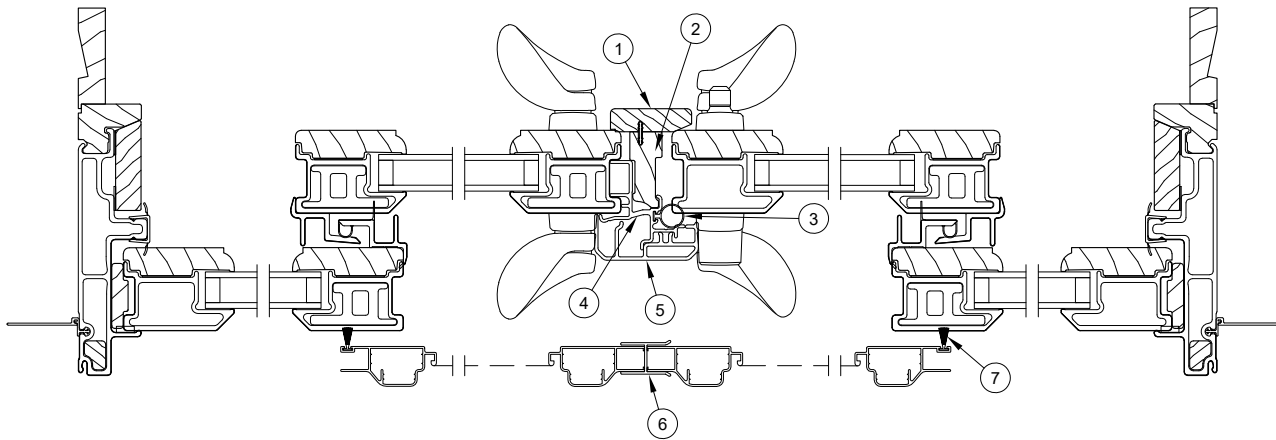

3 Panel Jamb Detail - XOO R

4 Panel Jamb Detail - OXXO R

1. Astragal Trim, W7718
2. Interior Astragal, W12167
3. Astragal Weather Strip, V2398
4. Astragal Base, Secondary Operator, A3347
5. Astragal Cap, A3348
6. Screen Astragal (OXXO), A2740
7. Pile Weather Strip (Sliding)