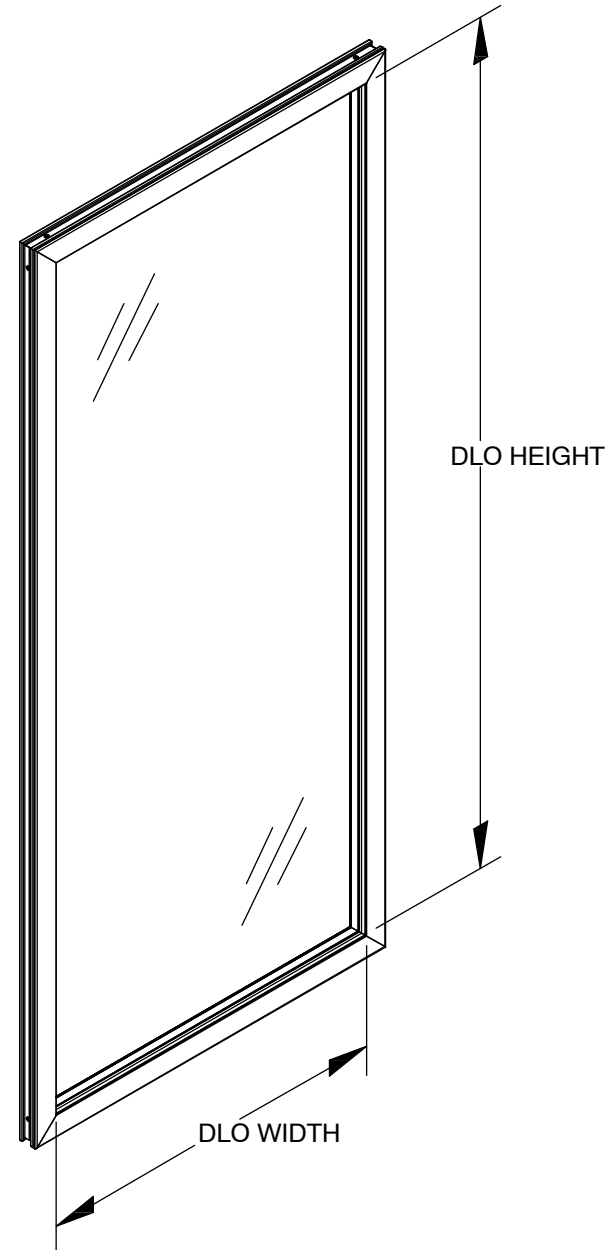

Elevate Sliding Patio Door Panels

Units manufactured February 25, 2019 to present

Ordering specifications (use all that apply):

1. Size; (verify manufacture date before ordering)
2. Operator or stationary;
3. Handing;
4. Exterior color;
5. Glazing;
6. Bare wood or white interior

NOTE: Operator panels include rollers, lock box, panel drip, interlock, aluminum and wood fillers. Stationary panels include interlock, stationary brackets, end caps, dust blocks, and wood spacers.

When replacing a panel for products produced between 2/25/2019 and 12/29/2020, the opposite panel also needs to upgrade to the V3130/ V3189 Interlock, current Interlock hook and current Interlock seal (stat panel only).

Daylight Opening (DLO) to Panel OM

Daylight Width + 4 5/8" (117) = OM Width of Panel

Daylight Height + 4 5/8" (117) = OM Height of Panel

Width	
CN Size	OM Width
5-0/7-6/10-0	29 5/8" (752)
6-8/9-0/12-0 (4 Panel)	35 5/8" (905)
8-0/12-0 (3 panel)/16-0	47 5/8" (1210)
Height	
CN Size	OM Height
6-5	76 21/32" (1947)
6-8	79 5/32" (2011)
7-0	83 5/32" (2112)
8-0	92 21/32" (2353)

EXTERIOR VIEW
Sliding Patio Door