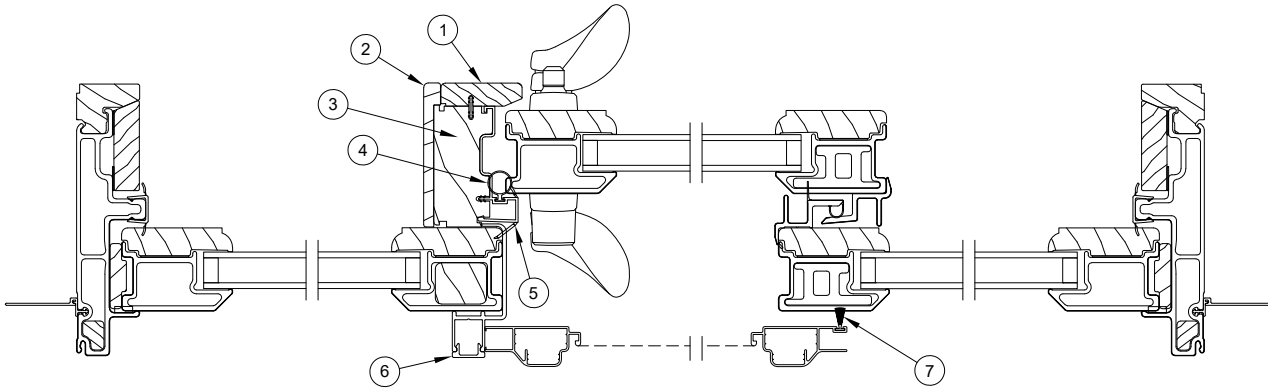

3 Panel Jamb Detail - OXO R

1. Astragal Trim, W7718
2. Astragal Cover, W13261
3. Astragal Assembly
4. Astragal Weather Strip, V2398
5. Astragal Cap, Vertical, V3003/V3005
6. Stile Cover, A1222
7. Pile Weather Strip (Sliding)
8. Interior Mull Trim, W7719
9. Spline, A3337