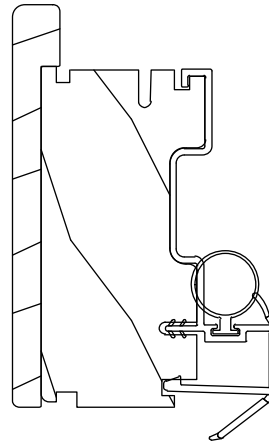

Astragal Assembly, OXO

Includes:

- 1 - Astragal
- 1 - Astragal cap
- 1 - Weather strip
- 1 - Top gasket
- 1 - Bottom gasket

Suggested Fasteners	PN
12 - #8-15 x 3 1/2" Type A/TF, Phillips, flat head, 2/3 thread screws	05080121

CN Height	Length	Stone White Cap with Beige Weather Strip		Designer Black Cap with Beige Weather Strip		Clear Cap with Beige Weather Strip		Bare Wood Cap with Beige Weather Strip	
		LH	RH	LH	RH	LH	RH	LH	RH
6-5	76 57/64" (1953)	10305065	10305165	10306065	10306165	10307065	70307165	10308065	10308165
6-8	79 25/64" (2017)	10305068	10305168	10306068	10306168	10307068	10307168	10308068	10308168
8-0	92 57/64" (2359)	10305080	10305180	10306080	10306180	10307080	10307180	10308080	10308180

CN Height	Length	Stone White Cap with Black Weather Strip		Designer Black Cap with Black Weather Strip		Clear Cap with Black Weather Strip		Bare Wood with Black Weatherstrip	
		LH	RH	LH	RH	LH	RH	LH	RH
6-5	76 57/64" (1953)	10305265	10305365	10306265	10306365	10307265	10307365	10308265	10308365
6-8	79 25/64" (2017)	10305268	10305368	10306268	10306368	10307268	10307368	10308268	10308368
8-0	92 57/64" (2359)	10305280	10305380	10306280	10306380	10307280	10307380	10308280	10308380

CN Height	Length	Stone White Cap with White Weather Strip		Designer Black Cap with White Weather Strip		Clear Cap with White Weather Strip		Bare Wood Cap with White Weather Strip	
		LH	RH	LH	RH	LH	RH	LH	RH
6-5	76 57/64" (1953)	10305465	10305565	10306465	10306565	10307465	10307565	10308465	10308565
6-8	79 25/64" (2017)	10305468	10305568	10306468	10306568	10307468	10307568	10308468	10308568
8-0	92 57/64" (2359)	10305480	10305580	10306480	10306580	10307480	10307580	10308780	10308580