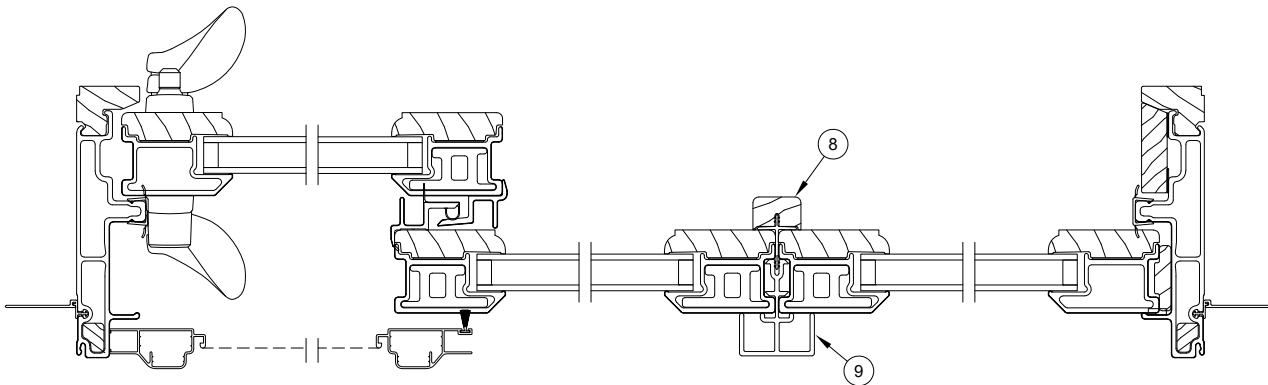

3 Panel Jamb Detail - OXO R

1. Astragal Trim, W7718
2. Astragal Cover, W13261
3. Astragal Assembly
4. Astragal Weather Strip, V2398
5. Astragal Cap, Vertical, V3003/V3005
6. Stile Cover, A1222
7. Pile Weather Strip (Sliding)
8. Interior Mull Trim, W7719
9. Spline, A3337