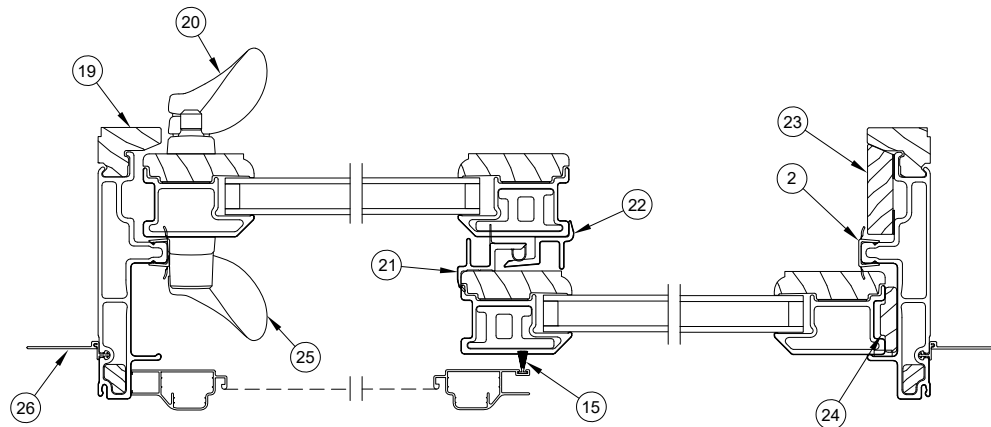

1. Head Jamb Nailing Fin, V119
2. Jamb/Head Jamb Weather Strip, V2629/V2396
3. Head Jamb Liner, W8565
4. Panel Guide, W8566
5. Sill Liner, V2693
6. Roller Track with Tape, V2676
7. Sill Weather Strip, V2620/V2529
8. Backer Rod
9. Leveling Block Insert, A2821
10. Leveling Block, V2344
11. Screen Roller Guide, V2932
12. Screen Panel
13. Head Jamb Screen Track, A1237
14. Adjustable Screen Roller
15. Pile Weather Strip, (Sliding)
16. Interior Jamb Cover, V2939
17. Stile Cover, V2165
18. Jamb Cover Base, V2937
19. Jamb Liner, W7623
20. Interior Handle
21. Stationary Panel Interlock, V3130
22. Operator Panel Interlock, V3189
23. Interior Cover, W13506
24. Stationary Panel Spacer, W8581
25. Exterior Handle
26. Jamb Nailing Fin, V104

Jamb - XO