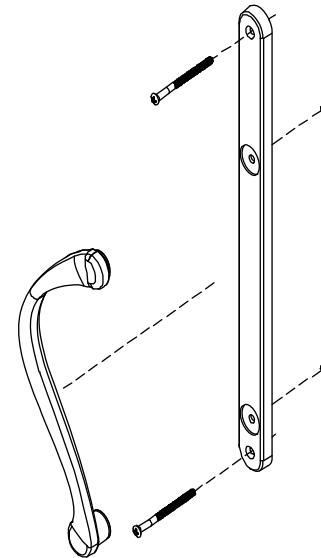

OXXO-L shown