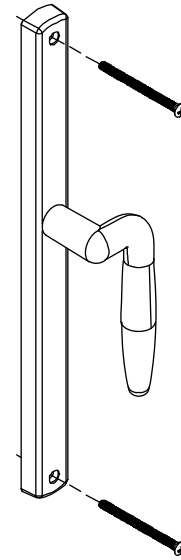

Northfield Passive Handle Set, Interior, 1”

Includes:

- 1 - Handle
- 1 - Exterior escutcheon
- 1 - Handle screws
- 1 - Handle bracket
- 2 - Bracket screws
- 1 - Instruction card
- 1 - Allen wrench

Color	OXXO-R	OXXO-L
White	11868140	11868141
Brass PVD	11868142	11868143
Satin Nickel PVD	11868144	11868145
Oil Rubbed Bronze PVD	11868146	11868147
Almond Frost	11868148	11868149
Matte Black	11868150	11868151

OXXO-R shown