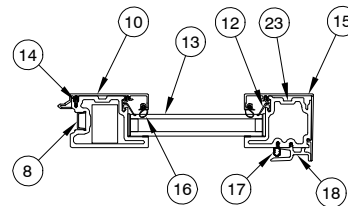

**Bi-Parting Panel
15/16" Glass
Jamb**