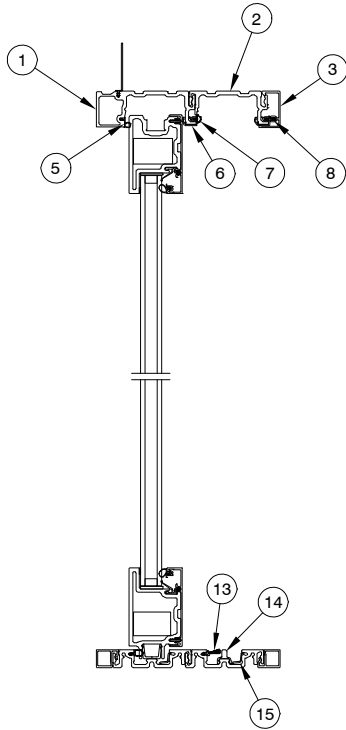

**Pocket and Stacked
Head Jamb and Sill Details**

**Stationary/Pocket Panel
Head Jamb and Sill
with 15/16" Glass**