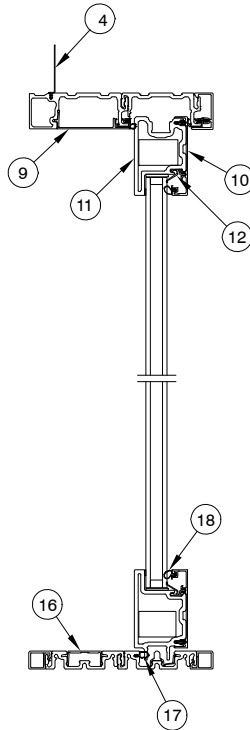

**Primary/Inactive Panel
Head Jamb and Sill
with 15/16" Glass**

1. Exterior Frame
2. Frame
3. Frame Liner, A3248
4. Nail Fin, V2920 * ♦
5. Frame Weather Strip, V2475
6. Frame Clip, V2884
7. Head Jamb Weather Strip, V2977
8. Connecting Barb, V803 ♦
9. Jamb/Head Jamb Exterior Cover, A3476
10. Clad, Locking/Stationary Stile, 15/16" Glass, A3362
11. Stile, Locking/Stationary
12. Glazing Clip, V2874
13. Pile Weather Strip, V2493
14. Roller Track, V2426
15. Sill Slot Cover, A3240
16. Sill Track Cover, A2736
17. Sill Bulb Weather Strip, V2564
18. Interior Glazing Seal, V2949
19. High Performance Sill Liner Nosing, A2863
20. Clad, Locking/Stationary Stile, 1 1/4" Glass, A3349

* Not included on Pocket Door

♦ Available in the Modern Accessories section.