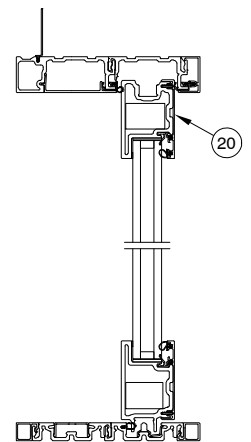

* Not included on Pocket Door

♦ Available in the Modern Accessories section.

**Flush
Sill Option**

**Performance
Sill Option**

**High Performance
Sill Option**

**Stationary/Pocket Panel
Head Jamb and Sill
with 1 1/4" Glass**

**Primary/Inactive Panel
Head Jamb and Sill
with 1 1/4" Glass**

NOTE: Not to scale; specifications subject to change without notice.

**Stacked
Jamb Details**

**Stacked Uni-Directional Panel
15/16" Glass
Jamb**

Illustration <i>Not to Scale</i>	Description	Operation	Color	Part No.
 <p>LH Part Shown</p>	<p>Sill Corner Key <i>Includes:</i> 1 – Key, jamb to sill 2 – #8 x 1 3/4" , TEK 2, Torx, Philips head stainless steel screw</p>	<p>LH RH</p>	<p>Black</p>	<p>11862438 11862439</p>
	<p>Exterior Frame Hollow Corner Key Kit <i>Includes:</i> 1 – Key, exterior frame hollow 4 – #8 x 1/2" full thread, Torx, Philips head stainless steel screw</p>		<p>Black</p>	<p>11862440</p>
	<p>Head Jamb Corner Key Kit <i>Includes:</i> 1 – Key, jamb to head jamb 4 – #8 x 1/2" full thread, Torx, Philips head stainless steel screw</p>		<p>Black</p>	<p>11862441</p>
	<p>Head Jamb Corner Key, Exterior <i>Includes:</i> 1 – Key, jamb to head jamb, exterior 4 – #8 x 1/2" full thread, Torx, Philips head stainless steel screw</p>		<p>Black</p>	<p>11862442</p>
	<p>Exterior Frame Hollow Splice Key <i>Includes:</i> 1 – Key, splice, frame, exterior 2 – #8 x 1/2" full thread, Torx, Philips head stainless steel screw</p>		<p>Black</p>	<p>11862443</p>
	<p>Key, Pulley, Assembly <i>Includes:</i> Pulley corner key, pulley housing, shoulder screw and pulley idler assembly</p>			<p>10501900</p>