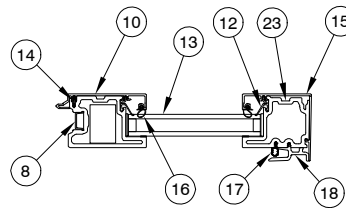

**Bi-Parting Panel
15/16" Glass
Jamb**