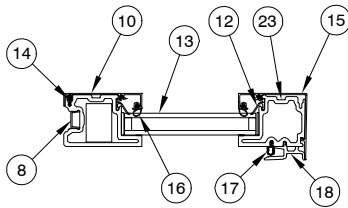

**Uni-Directional Panel
15/16" Glass
Jamb**