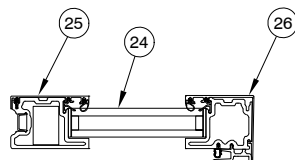

**Uni-Directional Panel
1 1/4" Glass
Jamb**