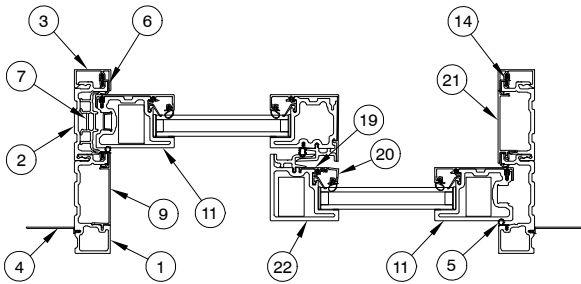

* Not included on Pocket Door

♦ Available in the Modern Accessories section.

**Flush
Sill Option**

**Performance
Sill Option**

**High Performance
Sill Option**

**Stationary/Pocket Panel
Head Jamb and Sill
with 1 1/4" Glass**

**Primary/Inactive Panel
Head Jamb and Sill
with 1 1/4" Glass**

NOTE: Not to scale; specifications subject to change without notice.

**Stacked
Jamb Details**

**Stacked Uni-Directional Panel
15/16" Glass
Jamb**