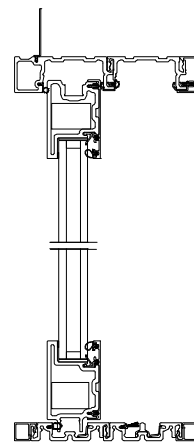

MODERN MULTISLIDE DOOR

Table of Contents

	Page
History	2
Part Identification – Head Jamb and Sill Details (Pocket and Stacked)	3
Part Identification – Jamb Details (Stacked)	4
Part Identification – Jamb Details (Pocket)	5
Replacement of Complete Panels and/or Sills	6
Installation Parts	7
Replacement Parts	9
Aluminum Parts	15
Vinyl Parts	18
Weather Strip	20
Sliding Screen Parts	21
Automatic Control Parts	24
Lock Status Sensor Parts	27

* Not included on Pocket Door

♦ Available in the Modern Accessories section.

**Flush
Sill Option**

**Performance
Sill Option**

**High Performance
Sill Option**

**Stationary/Pocket Panel
Head Jamb and Sill
with 1 1/4" Glass**

**Primary/Inactive Panel
Head Jamb and Sill
with 1 1/4" Glass**

NOTE: Not to scale; specifications subject to change without notice.

**Stacked
Jamb Details**

**Stacked Uni-Directional Panel
15/16" Glass
Jamb**