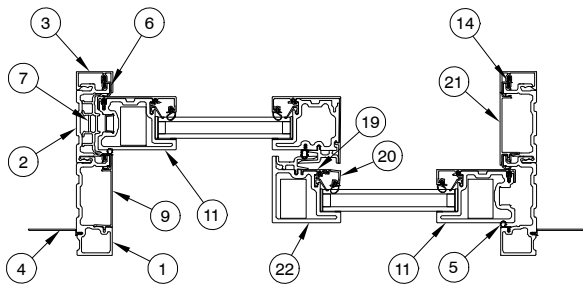

* Not included on Pocket Door

♦ Available in the Modern Accessories section.

**Flush
Sill Option**

**Performance
Sill Option**

**High Performance
Sill Option**

**Stationary/Pocket Panel
Head Jamb and Sill
with 1 1/4" Glass**

**Primary/Inactive Panel
Head Jamb and Sill
with 1 1/4" Glass**

NOTE: Not to scale; specifications subject to change without notice.

**Stacked
Jamb Details**

**Stacked Uni-Directional Panel
15/16" Glass
Jamb**