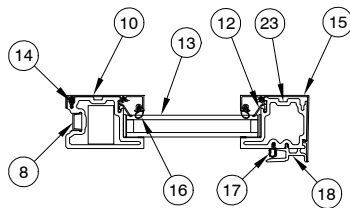

**Uni-Directional Panel
15/16" Glass
Jamb**