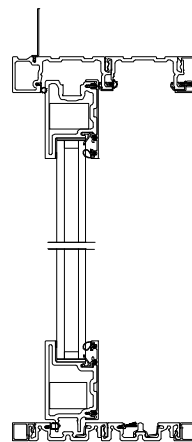

MODERN MULTISLIDE DOOR

Table of Contents

	Page
History	2
Part Identification – Head Jamb and Sill Details (Pocket and Stacked)	3
Part Identification – Jamb Details (Stacked)	4
Part Identification – Jamb Details (Pocket)	5
Replacement of Complete Panels and/or Sills	6
Installation Parts	7
Replacement Parts	9
Aluminum Parts	15
Vinyl Parts	18
Weather Strip	20
Sliding Screen Parts	21
Automatic Control Parts	24
Lock Status Sensor Parts	27

* Not included on Pocket Door

♦ Available in the Modern Accessories section.

**Flush
Sill Option**

**Performance
Sill Option**

**High Performance
Sill Option**

**Stationary/Pocket Panel
Head Jamb and Sill
with 1 1/4" Glass**

**Primary/Inactive Panel
Head Jamb and Sill
with 1 1/4" Glass**

NOTE: Not to scale; specifications subject to change without notice.

**Stacked
Jamb Details**

**Stacked Uni-Directional Panel
15/16" Glass
Jamb**