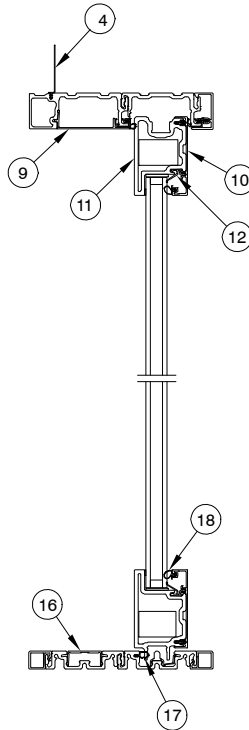

**Primary/Inactive Panel
Head Jamb and Sill
with 15/16" Glass**

1. Exterior Frame
2. Frame
3. Frame Liner, A3248
4. Nail Fin, V2920 * ♦
5. Frame Weather Strip, V2475
6. Frame Clip, V2884
7. Head Jamb Weather Strip, V2977
8. Connecting Barb, V803 ♦
9. Jamb/Head Jamb Exterior Cover, A3476
10. Clad, Locking/Stationary Stile, 15/16" Glass , A3362
11. Stile, Locking/Stationary
12. Glazing Clip, V2874
13. Pile Weather Strip, V2493
14. Roller Track, V2426
15. Sill Slot Cover, A3420
16. Sill Track Cover, A2736
17. Sill Bulb Weather Strip, V2564
18. Interior Glazing Seal, V2949
19. High Performance Sill Liner Nosing, A2863
20. Clad, Locking/Stationary Stile, 1 1/4" Glass , A3349

* Not included on Pocket Door

♦ Available in the Modern Accessories section.