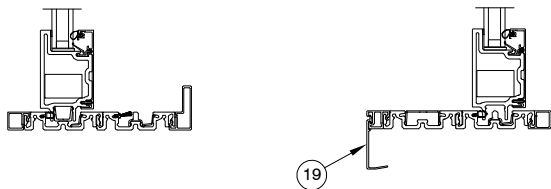

**Performance
Sill Option**

**High Performance
Sill Option**