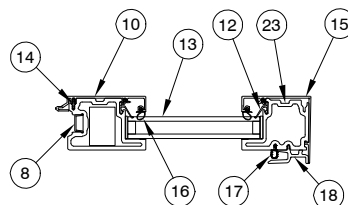

NOTE: Not to scale; specifications subject to change without notice.

**Pocket
 Jamb Details**

1. Exterior Frame
2. Frame
3. Frame Liner,
4. Pocket Interlock,
5. Frame Weather Strip, V2475
6. Frame Clip, V2884
7. Jamb Filler
8. Cover, Locking Stile, V2885
9. Jamb/Head Jamb Exterior Cover, A3476
10. Clad, Locking/Stationary Stile, 15/16" Glass, A3362
11. Stile, Locking/Stationary
12. Glazing Clip, V2874
13. 15/16" Insulating Glass
14. Connecting Barb, V803 ♦
15. Clad, Interlocking Stile, 15/16" Glass, A3363
16. Interior Glazing Seal, V2949
17. Bulb Weather Strip, Sill and Panel, V2564
18. Interlock, V2875
19. Ext. Interlocking Stile Clad Connector
20. Clad, Exterior Interlocking Stile, 3365
21. 1 1/4" Insulating Glass
22. Stile, Exterior Interlocking
23. Stile, Interior Interlocking
24. Clad, Locking/Stationary Stile, 1 1/4" Glass, A3352
25. Clad, Interior Interlocking Stile, 1 1/4" Glass, A3350
26. Pocket Cover Trim, A3291
27. Pile Weather Strip, V2493
28. Pocket Cover, A3293
29. Pocket Interlock Support Block, A3393

**Pocket Uni-Directional Panel
 15/16" Glass
 Jamb**

**Uni-Directional Panel
 15/16" Glass
 Jamb**

**Bi-Parting Panel
 15/16" Glass
 Jamb**

**Uni-Directional Panel
 1 1/4" Glass
 Jamb**

**Bi-Parting Panel
 1 1/4" Glass
 Jamb**