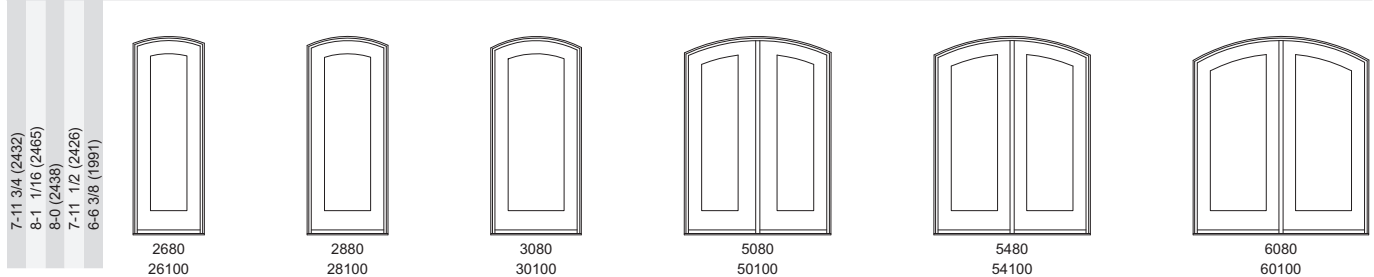

## INSWING / OUTSWING FRENCH DOOR 2 1/4"

8/0 HEIGHT RECTANGLE INSWING AND OUTSWING (10/0 HEIGHT SEE BELOW)

<b>Clad MO (mm)</b>	2-7 15/16 (811)	2-9 15/16 (862)	3-1 15/16 (964)	5-1 1/8 (1533)	5-5 1/8 (1654)	6-1 1/8 (1857)
<b>Wood MO (mm)</b>	2-10 9/16 (878)	3-0 9/16 (929)	3-4 9/16 (1030)	5-3 3/4 (1619)	5-7 3/4 (1721)	6-3 3/4 (1924)
<b>RO (mm)</b>	2-8 7/16 (824)	2-10 7/16 (875)	3-2 7/16 (976)	5-1 5/8 (1565)	5-5 5/8 (1667)	6-1 5/8 (1870)
<b>FS (mm)</b>	2-7 7/16 (799)	2-9 7/16 (849)	3-1 7/16 (951)	5-0 5/8 (1540)	5-4 5/8 (1641)	6-0 5/8 (1845)
<b>DLO (mm)</b>	1-5 3/32 (434)	1-7 3/32 (485)	1-11 3/32 (587)	1-5 3/32 (434)	1-7 3/32 (485)	1-11 3/32 (587)

8/0 HEIGHT ARCHTOP RT2 INSWING AND OUTSWING (10/0 HEIGHT SEE BELOW)

<b>Clad MO (mm)</b>	2-7 15/16 (811)	2-9 15/16 (862)	3-1 15/16 (964)	5-1 1/8 (1533)	5-5 1/8 (1654)	6-1 1/8 (1857)
<b>Wood MO (mm)</b>	2-10 9/16 (878)	3-0 9/16 (929)	3-4 9/16 (1030)	5-3 3/4 (1619)	5-7 3/4 (1721)	6-3 3/4 (1924)
<b>RO (mm)</b>	2-8 7/16 (824)	2-10 7/16 (875)	3-2 7/16 (976)	5-1 5/8 (1565)	5-5 5/8 (1667)	6-1 5/8 (1870)
<b>FS (mm)</b>	2-7 7/16 (799)	2-9 7/16 (849)	3-1 7/16 (951)	5-0 5/8 (1540)	5-4 5/8 (1641)	6-0 5/8 (1845)
<b>DLO (mm)</b>	1-5 3/32 (434)	1-7 3/32 (485)	1-11 3/32 (587)	1-5 3/32 (434)	1-7 3/32 (485)	1-11 3/32 (587)

8/0 HEIGHT ARCHTOP RT6 INSWING AND OUTSWING (10/0 HEIGHT SEE BELOW)

<b>Clad MO (mm)</b>	2-7 15/16 (811)	2-9 15/16 (862)	3-1 15/16 (964)	5-1 1/8 (1533)	5-5 1/8 (1654)	6-1 1/8 (1857)
<b>Wood MO (mm)</b>	2-10 9/16 (878)	3-0 9/16 (929)	3-4 9/16 (1030)	5-3 3/4 (1619)	5-7 3/4 (1721)	6-3 3/4 (1924)
<b>RO (mm)</b>	2-8 7/16 (824)	2-10 7/16 (875)	3-2 7/16 (976)	5-1 5/8 (1565)	5-5 5/8 (1667)	6-1 5/8 (1870)
<b>FS (mm)</b>	2-7 7/16 (799)	2-9 7/16 (849)	3-1 7/16 (951)	5-0 5/8 (1540)	5-4 5/8 (1641)	6-0 5/8 (1845)
<b>DLO (mm)</b>	1-5 3/32 (434)	1-7 3/32 (485)	1-11 3/32 (587)	1-5 3/32 (434)	1-7 3/32 (485)	1-11 3/32 (587)