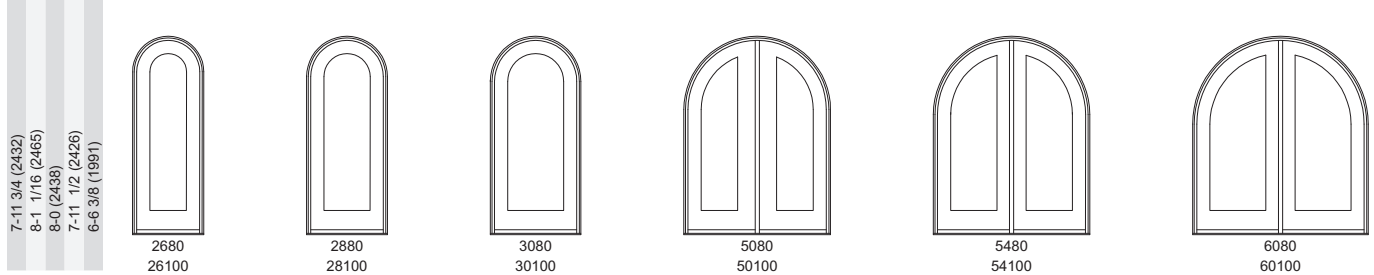

## INSWING / OUTSWING FRENCH DOOR 2 1/4"

8/0 HEIGHT RECTANGLE INSWING AND OUTSWING (10/0 HEIGHT SEE BELOW)

<b>Clad MO (mm)</b>	2-7 15/16 (811)	2-9 15/16 (862)	3-1 15/16 (964)	5-1 1/8 (1533)	5-5 1/8 (1654)	6-1 1/8 (1857)
<b>Wood MO (mm)</b>	2-10 9/16 (878)	3-0 9/16 (929)	3-4 9/16 (1030)	5-3 3/4 (1619)	5-7 3/4 (1721)	6-3 3/4 (1924)
<b>RO (mm)</b>	2-8 7/16 (824)	2-10 7/16 (875)	3-2 7/16 (976)	5-1 5/8 (1565)	5-5 5/8 (1667)	6-1 5/8 (1870)
<b>FS (mm)</b>	2-7 7/16 (799)	2-9 7/16 (849)	3-1 7/16 (951)	5-0 5/8 (1540)	5-4 5/8 (1641)	6-0 5/8 (1845)
<b>DLO (mm)</b>	1-5 3/32 (434)	1-7 3/32 (485)	1-11 3/32 (587)	1-5 3/32 (434)	1-7 3/32 (485)	1-11 3/32 (587)

8/0 HEIGHT ARCHTOP RT2 INSWING AND OUTSWING (10/0 HEIGHT SEE BELOW)

<b>Clad MO (mm)</b>	2-7 15/16 (811)	2-9 15/16 (862)	3-1 15/16 (964)	5-1 1/8 (1533)	5-5 1/8 (1654)	6-1 1/8 (1857)
<b>Wood MO (mm)</b>	2-10 9/16 (878)	3-0 9/16 (929)	3-4 9/16 (1030)	5-3 3/4 (1619)	5-7 3/4 (1721)	6-3 3/4 (1924)
<b>RO (mm)</b>	2-8 7/16 (824)	2-10 7/16 (875)	3-2 7/16 (976)	5-1 5/8 (1565)	5-5 5/8 (1667)	6-1 5/8 (1870)
<b>FS (mm)</b>	2-7 7/16 (799)	2-9 7/16 (849)	3-1 7/16 (951)	5-0 5/8 (1540)	5-4 5/8 (1641)	6-0 5/8 (1845)
<b>DLO (mm)</b>	1-5 3/32 (434)	1-7 3/32 (485)	1-11 3/32 (587)	1-5 3/32 (434)	1-7 3/32 (485)	1-11 3/32 (587)

8/0 HEIGHT ARCHTOP RT6 INSWING AND OUTSWING (10/0 HEIGHT SEE BELOW)

<b>Clad MO (mm)</b>	2-7 15/16 (811)	2-9 15/16 (862)	3-1 15/16 (964)	5-1 1/8 (1533)	5-5 1/8 (1654)	6-1 1/8 (1857)
<b>Wood MO (mm)</b>	2-10 9/16 (878)	3-0 9/16 (929)	3-4 9/16 (1030)	5-3 3/4 (1619)	5-7 3/4 (1721)	6-3 3/4 (1924)
<b>RO (mm)</b>	2-8 7/16 (824)	2-10 7/16 (875)	3-2 7/16 (976)	5-1 5/8 (1565)	5-5 5/8 (1667)	6-1 5/8 (1870)
<b>FS (mm)</b>	2-7 7/16 (799)	2-9 7/16 (849)	3-1 7/16 (951)	5-0 5/8 (1540)	5-4 5/8 (1641)	6-0 5/8 (1845)
<b>DLO (mm)</b>	1-5 3/32 (434)	1-7 3/32 (485)	1-11 3/32 (587)	1-5 3/32 (434)	1-7 3/32 (485)	1-11 3/32 (587)