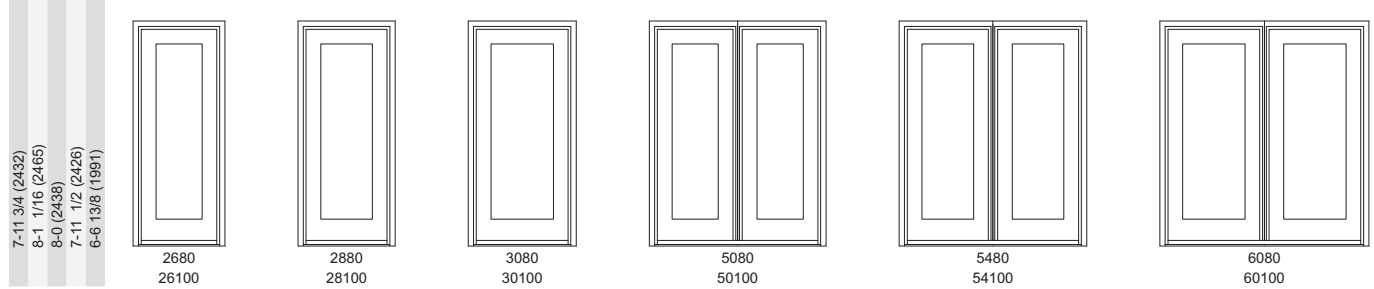

## INSWING / OUTSWING FRENCH DOOR 2 1/4"

8/0 HEIGHT RECTANGLE INSWING AND OUTSWING (10/0 HEIGHT SEE BELOW)

<b>Clad MO (mm)</b>	2-7 15/16 (811)	2-9 15/16 (862)	3-1 15/16 (964)	5-1 1/8 (1533)	5-5 1/8 (1654)	6-1 1/8 (1857)
<b>Wood MO (mm)</b>	2-10 9/16 (878)	3-0 9/16 (929)	3-4 9/16 (1030)	5-3 3/4 (1619)	5-7 3/4 (1721)	6-3 3/4 (1924)
<b>RO (mm)</b>	2-8 7/16 (824)	2-10 7/16 (875)	3-2 7/16 (976)	5-1 5/8 (1565)	5-5 5/8 (1667)	6-1 5/8 (1870)
<b>FS (mm)</b>	2-7 7/16 (799)	2-9 7/16 (849)	3-1 7/16 (951)	5-0 5/8 (1540)	5-4 5/8 (1641)	6-0 5/8 (1845)
<b>DLO (mm)</b>	1-5 3/32 (434)	1-7 3/32 (485)	1-11 3/32 (587)	1-5 3/32 (434)	1-7 3/32 (485)	1-11 3/32 (587)

8/0 HEIGHT ARCHTOP RT2 INSWING AND OUTSWING (10/0 HEIGHT SEE BELOW)

<b>Clad MO (mm)</b>	2-7 15/16 (811)	2-9 15/16 (862)	3-1 15/16 (964)	5-1 1/8 (1533)	5-5 1/8 (1654)	6-1 1/8 (1857)
<b>Wood MO (mm)</b>	2-10 9/16 (878)	3-0 9/16 (929)	3-4 9/16 (1030)	5-3 3/4 (1619)	5-7 3/4 (1721)	6-3 3/4 (1924)
<b>RO (mm)</b>	2-8 7/16 (824)	2-10 7/16 (875)	3-2 7/16 (976)	5-1 5/8 (1565)	5-5 5/8 (1667)	6-1 5/8 (1870)
<b>FS (mm)</b>	2-7 7/16 (799)	2-9 7/16 (849)	3-1 7/16 (951)	5-0 5/8 (1540)	5-4 5/8 (1641)	6-0 5/8 (1845)
<b>DLO (mm)</b>	1-5 3/32 (434)	1-7 3/32 (485)	1-11 3/32 (587)	1-5 3/32 (434)	1-7 3/32 (485)	1-11 3/32 (587)

8/0 HEIGHT ARCHTOP RT6 INSWING AND OUTSWING (10/0 HEIGHT SEE BELOW)

<b>Clad MO (mm)</b>	2-7 15/16 (811)	2-9 15/16 (862)	3-1 15/16 (964)	5-1 1/8 (1533)	5-5 1/8 (1654)	6-1 1/8 (1857)
<b>Wood MO (mm)</b>	2-10 9/16 (878)	3-0 9/16 (929)	3-4 9/16 (1030)	5-3 3/4 (1619)	5-7 3/4 (1721)	6-3 3/4 (1924)
<b>RO (mm)</b>	2-8 7/16 (824)	2-10 7/16 (875)	3-2 7/16 (976)	5-1 5/8 (1565)	5-5 5/8 (1667)	6-1 5/8 (1870)
<b>FS (mm)</b>	2-7 7/16 (799)	2-9 7/16 (849)	3-1 7/16 (951)	5-0 5/8 (1540)	5-4 5/8 (1641)	6-0 5/8 (1845)
<b>DLO (mm)</b>	1-5 3/32 (434)	1-7 3/32 (485)	1-11 3/32 (587)	1-5 3/32 (434)	1-7 3/32 (485)	1-11 3/32 (587)