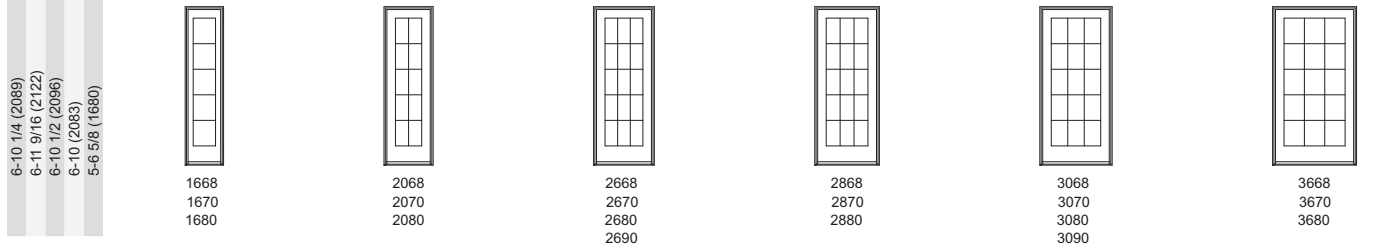

1 3/4" INSWING / OUTSWING FRENCH DOOR

6-6R HEIGHT

Clad MO (mm)	1-8 11/32 (517)	2-7 1/8 (791)	3-1 1/8 (943)	4-11 1/2 (1511)	5-11 1/2 (1816)	8-9 7/8 (2689)	7-10 11/16 (2405)
Wood MO (mm)	1-10 31/32 (583)	2-9 3/4 (857)	3-3 3/4 (1010)	5-2 1/8 (1578)	6-2 1/8 (1883)	9-0 1/2 (2756)	8-1 5/16 (2472)
RO (mm)	1-8 27/32 (529)	2-7 5/8 (803)	3-1 5/8 (956)	5-0 (1524)	6-0 (1829)	8-10 3/8 (2702)	7-11 3/16 (2418)
FS (mm)	1-7 27/32 (504)	2-6 5/8 (778)	3-0 5/8 (930)	4-11 (1499)	5-11 (1803)	8-9 3/8 (2677)	7-10 3/16 (2392)
DLO (mm)	0-11 1/2 (292)	1-6 25/32 (477)	2-0 25/32(629)	1-6 25/32 (477)	2-0 25/32 (629)	2-0 25/32 (629)	0-1 1/2 (292) / 1-625/32 (477)

6-8 HEIGHT (7-0, 8-0 AND 9-0 HEIGHTS SEE BELOW)

Clad MO (mm)	1-8 11/32 (517)	2-1 15/16 (659)	2-7 15/16 (811)	2-9 15/16 (862)	3-1 15/16 (946)	3-7 15/16 (1116)
Wood MO (mm)	1-10 31/32 (583)	2-4 9/16 (726)	2-10 9/16 (878)	3-0 9/16 (929)	3-4 9/16 (1030)	3-10 9/16 (1183)
RO (mm)	1-8 27/32 (529)	2-2 7/16 (672)	2-8 7/16 (824)	2-10 7/16 (875)	3-2 7/16 (976)	3-8 7/16 (1129)
FS (mm)	1-7 27/32 (504)	2-1 7/16 (646)	2-7 7/16 (799)	2-9 7/16 (849)	3-1 7/16 (951)	3-7 7/16 (1103)
DLO (mm)	0-11 1/2 (292)	11-1 19/32 (345)	1-7 19/32 (498)	1-9 19/32 (548)	2-1 19/32 (650)	2-7 19/32 (802)