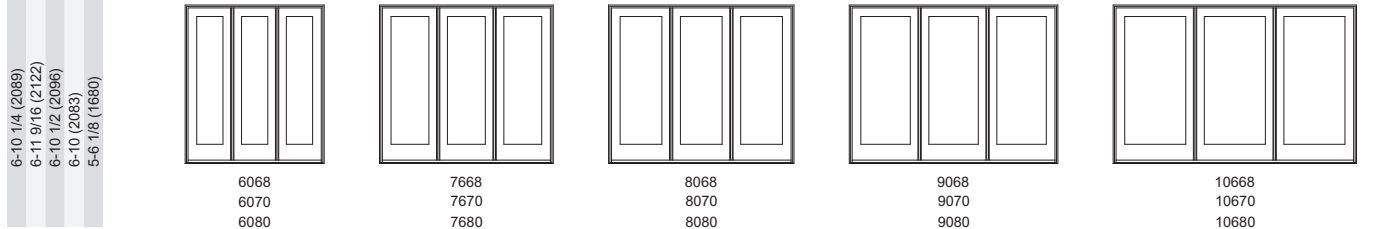

7-0, 8-0 AND 9-0 HEIGHTS:

	7-0 Height	8-0 Height	9-0 Height
Clad MO (mm)	7-2 1/4 (2191)	7-11 3/4 (2432)	8-11 3/4 (2737)
Wood MO (mm)	7-3 9/16 (2224)	8-1 1/16 (2465)	N/A
RO (mm)	7-2 1/2 (2197)	8-0 (2438)	9-0 (2743)
FS (mm)	7-2 (2184)	7-11 1/2 (2426)	8-11 1/2 (2731)
DLO (mm)	5-10 1/8 (1781)	6-7 5/8 (2022)	7-7 5/8 (2327)

Ultimate Inswing French Door: UIFD
Ultimate Outswing French Door: UOFD
Ultimate Wood Inswing French Door: UWIFD
Ultimate Wood Outswing French Door: UWOFD