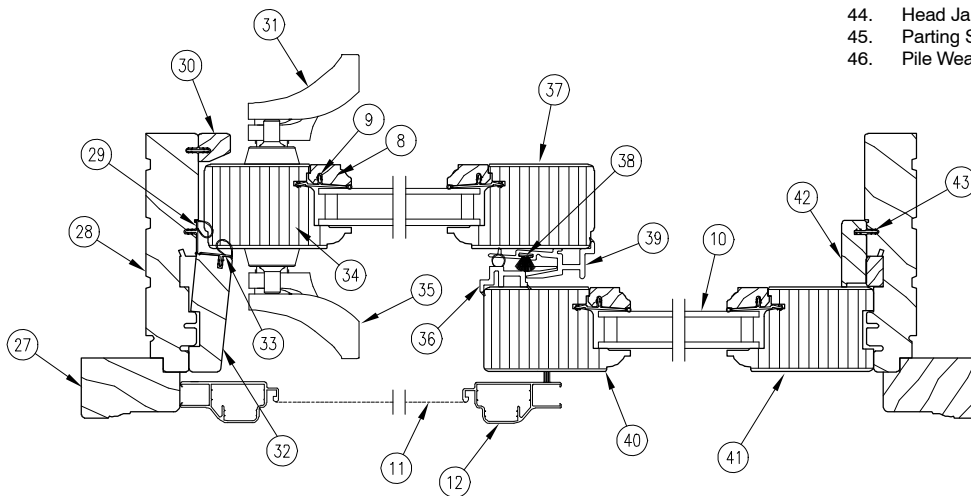

OPERATOR PANEL

STATIONARY PANEL

HEAD JAMB AND SILL DETAIL

* Standard screen and screen track shown.

JAMB DETAIL - XO

1. Head Jamb Brick Mould Casing
2. Head Jamb
3. Panel Guide
4. Header Guide Cover
5. Screen Track
6. Screen Roller
7. Operator Top Rail
8. Glazing Cap
9. Glazing Bead
10. Insulated Glass
11. Screen Mesh
12. Screen Frame
13. Operator Bottom Rail
14. Panel Drip
15. Sill Weather Strip, V1194
16. Sill Roller Track
17. Ultrex Sill
18. Sill Liner
19. Stationary Head Jamb Retainer
20. Backer Rod
21. Stationary Panel Bracket
22. Stationary Panel Head Jamb Cover
23. Leveling Block Filler
24. Sill Stationary Panel Retainer
25. Leveling Block
26. Sill Condensation Cover
27. Side Jamb Brick Mould Casing
28. Side Jamb
29. Bulb Weather Strip, Side Jamb, V796
30. Interior Cover
31. Interior Handle Assembly
32. Jamb Parting Stop
33. Bulb Weather Strip, Parting Stop, V796
34. Operator Locking Style
35. Exterior Handle Assembly
36. Stationary Panel Interlock
37. Operator Meeting Style
38. Operator Panel Pile Weather Strip
39. Operator Panel Interlock
40. Stationary Meeting Style
41. Stationary Jamb Stile
42. Stationary Jamb Cover
43. Connecting Barb
44. Head Jamb Parting Stop
45. Parting Stop Weather Strip
46. Pile Weather Strip