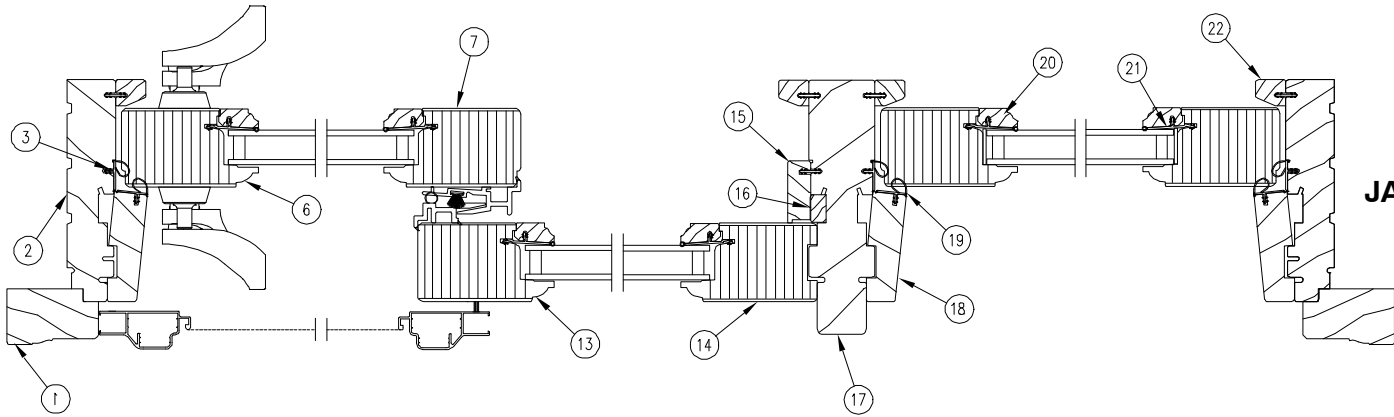

**3 PANEL
JAMB DETAIL
XOX**