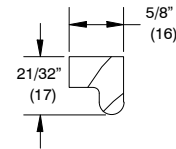

REPLACEMENT WOOD PARTS

When ordering replacement wood parts specify:

1. profile number;
2. rough opening;
3. handing;
4. length;
5. finish.

	Ultimate	Ultimate Wood
Stationary Panel Bottom Spacer	W8643	W8643
Stationary Jamb Cover	W7535	W7535
Leveling Block Filler	W8270	W8270
Jamb Liner	W7536	W7536
Center Jamb Cover	W7534	W7534
Sill Liner	W2528	W2528
Panel Guide	W8040	W8040
Oak Sill Liner, Low Profile Sill	W10428	W10428
Bumper Stop Block, Low Profile Sill	W10302	W10302
Stationary Panel Head Jamb Cover	W7504	-
Screen Track Filler	-	W5221
Head Jamb and Jamb Parting Stop	-	W6535
Mull Casing Base	-	W9019
Astragal Cover	-	W7554

NOTE: Replacement wood parts are supplied with connecting barb (where applicable).

W8643
Stationary Panel
Bottom Spacer