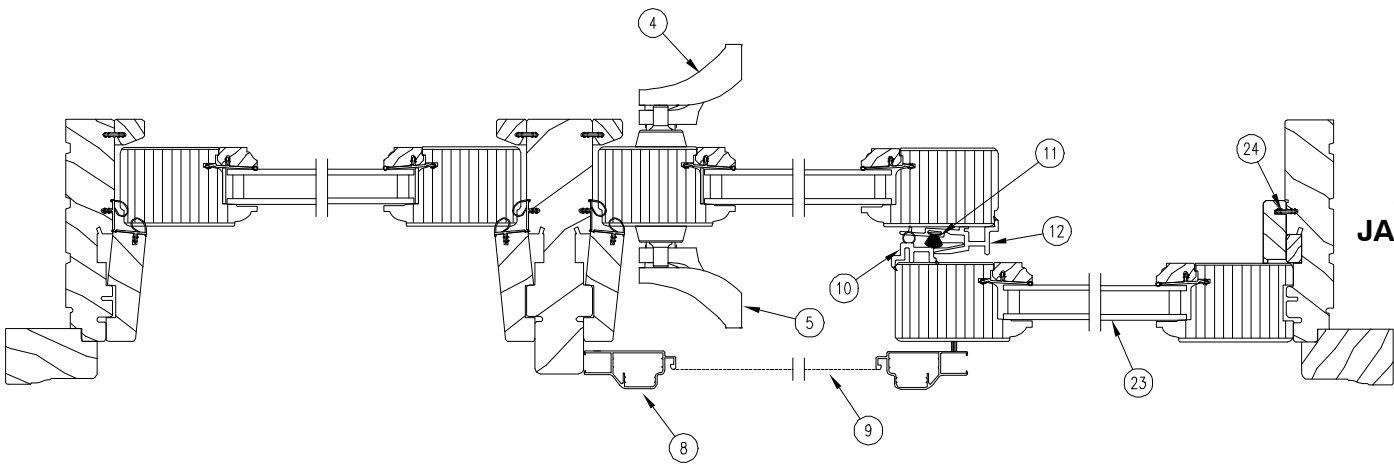

**3 PANEL
JAMB DETAIL
OXO**