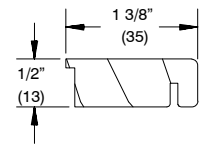

W7535
Stationary Jamb Cover