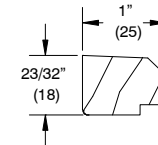

W7504
Stationary Panel
Head Jamb Cover