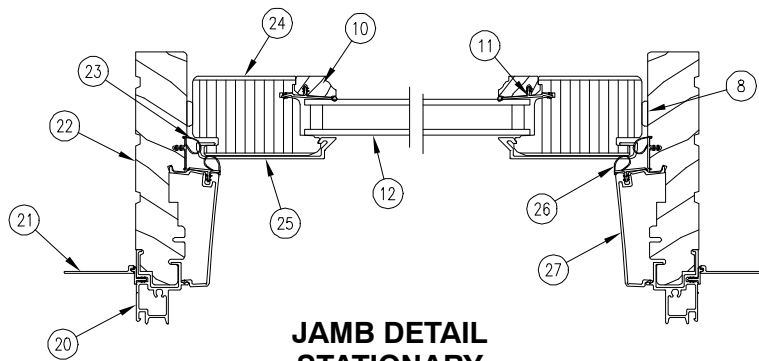

**JAMB DETAIL
STATIONARY**

NOTE: Not to scale; specifications subject to change without notice.