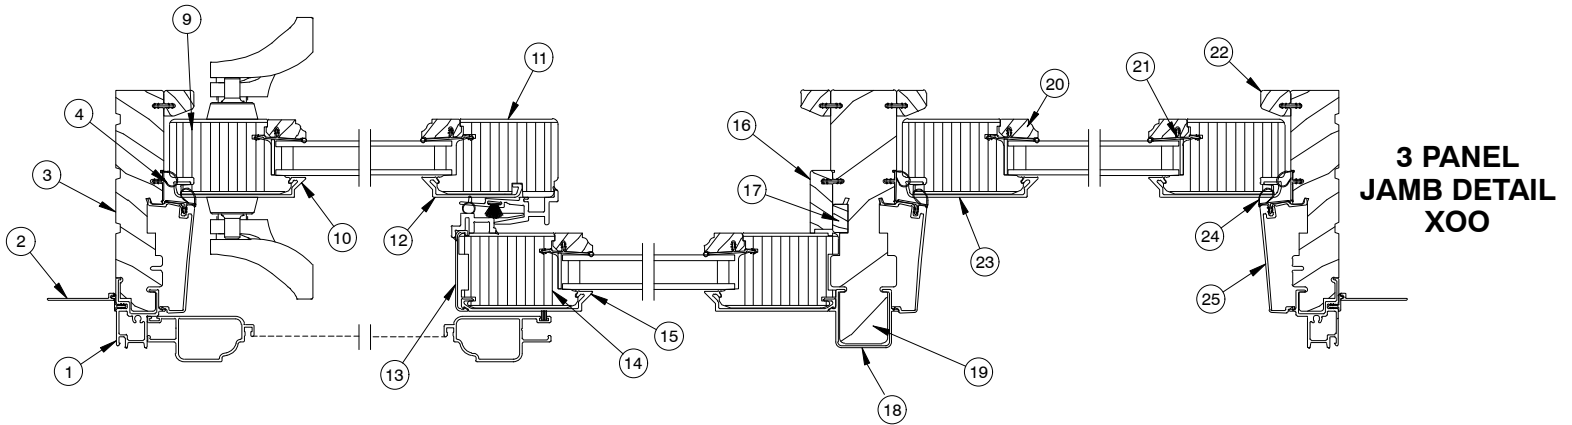

NOTE: Not to scale; specifications subject to change without notice.

1. Side Jamb Cladding	14. Stationary Meeting Stile	27. Operator Pile Weather Strip
2. Side Jamb Nailing Fin	15. Stationary Meeting Stile Cladding	28. Operator Panel Interlock
3. Side Jamb	16. Stationary Jamb Cover	29. Insulated Glass
4. Bulb Weather Strip, Side Jamb, V796	17. Stationary Jamb Filler	30. Stationary Jamb Stile
5. Interior Handle Assembly	18. Center Jamb Cladding	31. Connecting Barb
6. Exterior Handle Assembly	19. Center Jamb	32. Screen Astragal
7. Screen Frame	20. Glazing Cap	33. Bulb Weather Strip, Mull Base, V796
8. Screen Mesh	21. Glazing Bead	34. Mull Base
9. Operator Locking Stile	22. Jamb Liner	35. Mull Base Reinforcement
10. Operator Locking Stile Cladding	23. Stationary Jamb Stile Cladding	36. Clad Mull Casing Cover A775
11. Operator Meeting Stile	24. Bulb Weather Strip, Parting Stop, V796	37. Astragal Cladding A2047
12. Operator Meeting Stile Cladding	25. Parting Stop	
13. Edge Cover	26. Stationary Panel Interlock