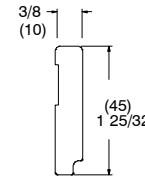

W7532
Sill Liner (Oak)