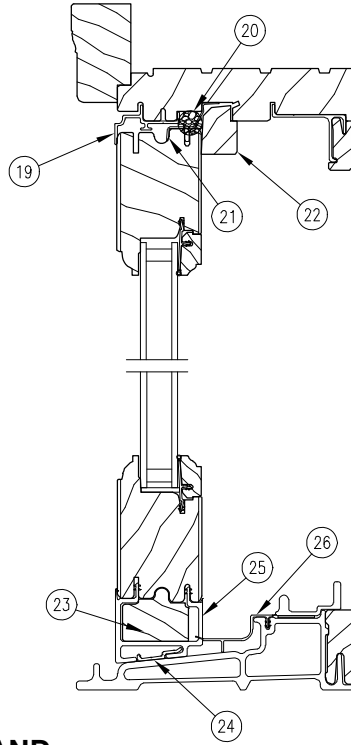

OPERATOR PANEL

STATIONARY PANEL

HEAD JAMB AND SILL DETAIL

* Standard screen and screen track shown.

JAMB DETAIL - XO

1. Head Jamb Brick Mould Casing
2. Head Jamb
3. Panel Guide
4. Header Guide Cover
5. Screen Track
6. Screen Roller
7. Operator Top Rail
8. Glazing Cap
9. Glazing Bead
10. Insulated Glass
11. Screen Mesh
12. Screen Frame
13. Operator Bottom Rail
14. Panel Drip
15. Sill Weather Strip, V1194
16. Sill Roller Track
17. Ultrex Sill
18. Sill Liner
19. Stationary Head Jamb Retainer
20. Backer Rod
21. Stationary Panel Bracket
22. Stationary Panel Head Jamb Cover
23. Leveling Block Filler
24. Sill Stationary Panel Retainer
25. Leveling Block
26. Sill Condensation Cover
27. Side Jamb Brick Mould Casing
28. Side Jamb
29. Bulb Weather Strip, Side Jamb, V796
30. Interior Cover
31. Interior Handle Assembly
32. Jamb Parting Stop
33. Bulb Weather Strip, Parting Stop, V796
34. Operator Locking Style
35. Exterior Handle Assembly
36. Stationary Panel Interlock
37. Operator Meeting Style
38. Operator Panel Pile Weather Strip
39. Operator Panel Interlock
40. Stationary Meeting Style
41. Stationary Jamb Stile
42. Stationary Jamb Cover
43. Connecting Barb
44. Head Jamb Parting Stop
45. Parting Stop Weather Strip
46. Pile Weather Strip