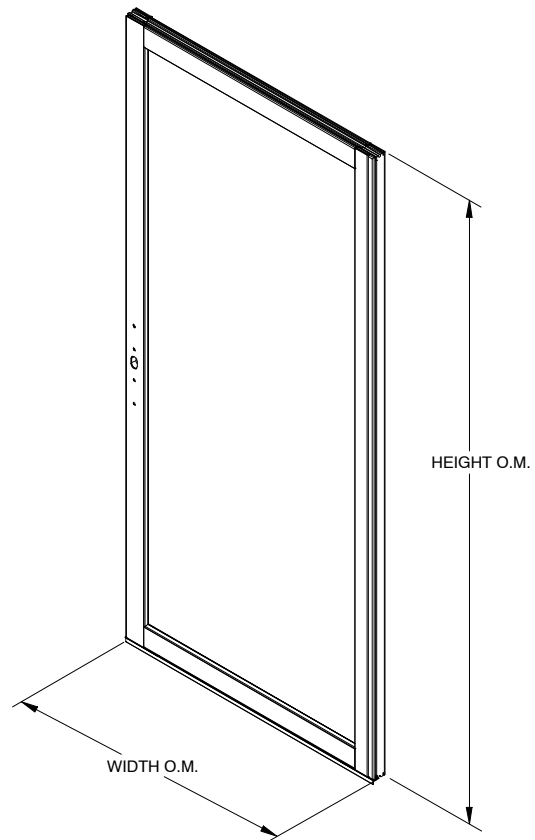

**Ultimate Active Panel
Exterior View**

NOTE: Active panels include meeting stile weather strip, panel drip and interlock.

Stationary panels include a stationary top filler, leveling block and leveling block filler.