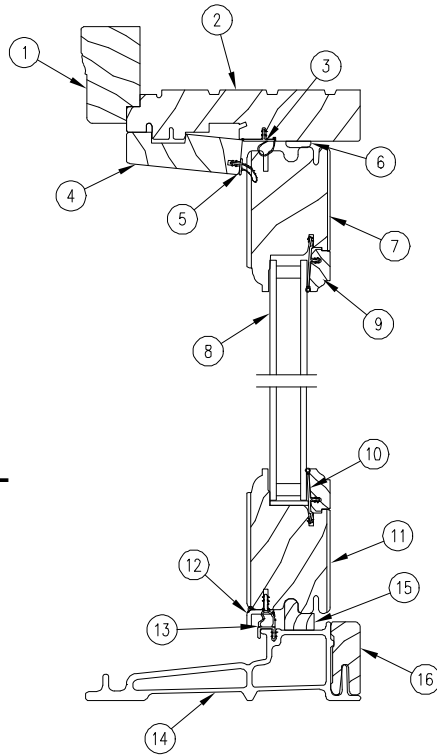

ULTIMATE WOOD SLIDING PATIO DOOR STATIONARY

**HEAD JAMB
& SILL DETAIL**

1. Head Jamb Brick Mould Casing
2. Head Jamb
3. Bulb Weather Strip, Head Jamb, V796
4. Head Jamb Parting Stop
5. Parting Stop Weather Strip
6. Spacer Tack
7. Top Rail
8. Insulated Glass
9. Glazing Cap
10. Glazing Bead
11. Bottom Rail
12. Panel Drip
13. Sill Weather Strip
14. Ultrex Sill
15. Stationary Spacer
16. Sill Liner
17. Side Jamb Brick Mould Casing
18. Side Jamb
19. Side Jamb Parting Stop
20. Bulb Weather Strip, Parting Stop, Side Jamb, V796
21. Stile
22. Bulb Weather Strip, Side Jamb, V796