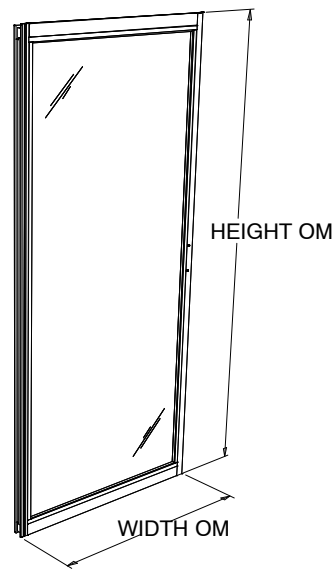

**Ultimate
Operator Panel
Exterior View**

NOTE: Operator panel include sash rollers, panel drip, interlock and interlock end cap with gasket, and mortise lock (installed).
Stationary panel includes stationary panel top filler, leveling block filler, interlock and straight angle bracket (with screws taped to panel).