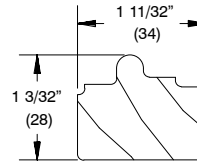

W8270
Leveling Block Filler