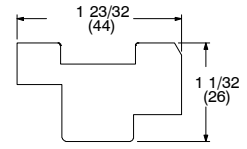

W7270
Stationary
Panel Top Filler