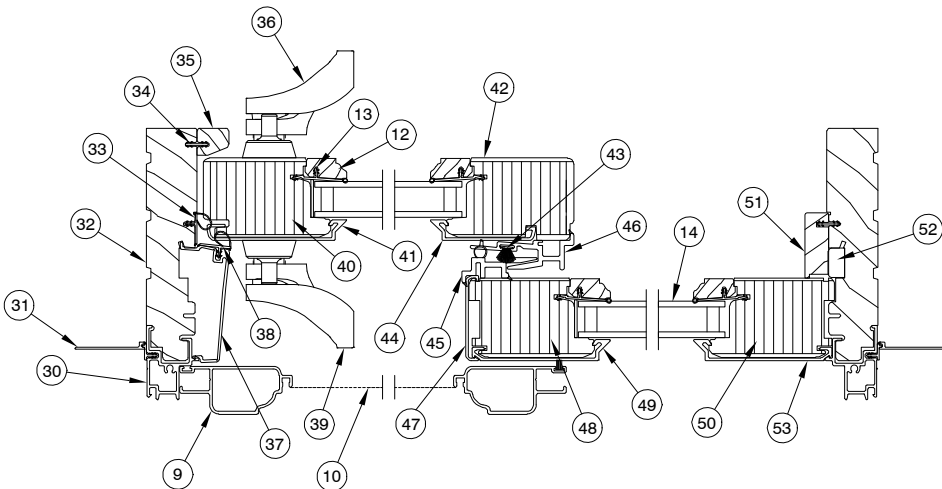

OPERATOR PANEL

STATIONARY PANEL

HEAD JAMB AND SILL DETAIL

* Standard screen and screen track shown.

JAMB DETAIL XO

1. Head Jamb Cladding
2. Head Jamb Nailing Fin/Drip Cap
3. Head Jamb
4. Screen Track
5. Screen Roller
6. Panel Guide
7. Header Guide Cover
8. Top Rail
9. Screen Frame
10. Screen Mesh
11. Operator Top Rail Cladding
12. Glazing Cap
13. Glazing Bead
14. Insulated Glass
15. Operator Bottom Rail Cladding
16. Panel Drip
17. Sill Weather Strip, V1194
18. Operator Bottom Rail
19. Sill Roller Track
20. Ultrex Sill
21. Sill Liner
22. Stationary Head Jamb Retainer
23. Backer Rod
24. Stationary Panel Bracket
25. Stationary Panel Head Jamb Cover
26. Sill Stationary Panel Retainer
27. Leveling Block Filler
28. Leveling Block
29. Sill Condensation Cover
30. Side Jamb Cladding
31. Side Jamb Nailing Fin
32. Side Jamb
33. Bulb Weather Strip, Side Jamb, V796
34. Connecting Barb
35. Interior Cover
36. Interior Handle Assembly
37. Jamb Parting Stop
38. Bulb Weather Strip, Parting Stop, V796
39. Exterior Handle Assembly
40. Operator Locking Stile
41. Operator Locking Stile Cladding
42. Operator Meeting Stile
43. Operator Panel Pile Weather Strip
44. Operator Meeting Stile Cladding
45. Stationary Panel Interlock
46. Operator Panel Interlock
47. Edge Cover
48. Stationary Meeting Stile
49. Stationary Meeting Stile Cladding
50. Stationary Jamb Stile
51. Stationary Jamb Cover
52. Stationary Jamb Filler
53. Stationary Jamb Stile Cladding
54. Pile Weather Strip