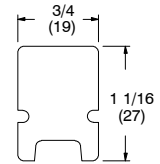

W7508
Leveling Block Filler