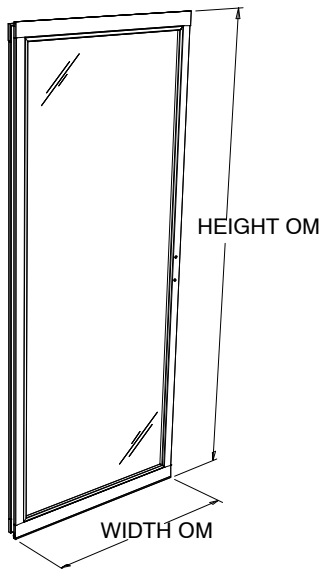

ORDERING REPLACEMENT PANELS FOR THE TRIMLINE PATIO DOOR DISC PRE 2003

To order replacement panels specify:

1. OM of panel;	4. glazing;
2. operator or stationary;	5. finish.
3. handing;	6. Single-Point or Multi-Point.

ULTIMATE AND ULTIMATE WOOD TRIMLINE DOOR (PRE 1998)

CN	Panel OSM		Panel DLO	
	Width	Height	Width	Height
2665	28 15/16"	75 15/16"	24 7/16"	70 5/16"
3065	34 15/16"	75 15/16"	30 7/16"	70 5/16"
4065	46 15/16"	75 15/16"	42 7/16"	70 5/16"
2668	30 7/16"	79 3/16"	25 15/16"	73 9/16"
3068	36 7/16"	79 3/16"	31 15/16"	73 9/16"
4068	48 7/16"	79 3/16"	43 15/16"	73 9/16"
8/0 Height		95 3/16"	same as 6/8	89 9/16"

Units will have:

- 2 13/16" top and bottom rail and 2 1/4" stiles.
- Single Point Lock used until November 2002.
- DLO width same on 6/8 and 8/0.

**Ultimate Wood
Operator Panel
Exterior View**