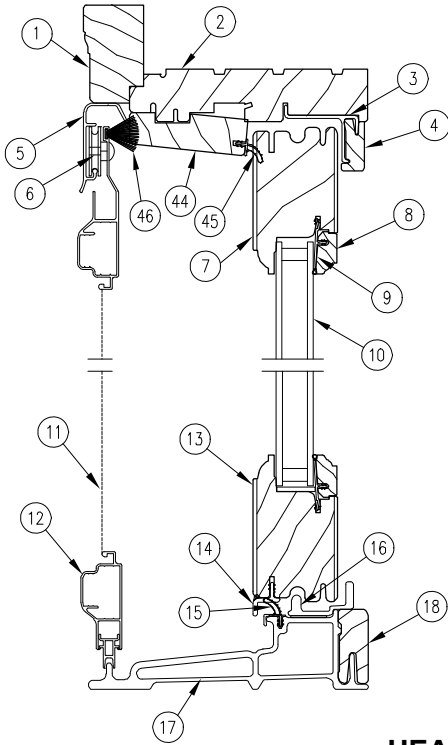

OPERATOR PANEL

STATIONARY PANEL

HEAD JAMB AND SILL DETAIL

* Standard screen and screen track shown.

JAMB DETAIL - XO

1. Head Jamb Brick Mould Casing
2. Head Jamb
3. Panel Guide
4. Header Guide Cover
5. Screen Track
6. Screen Roller
7. Operator Top Rail
8. Glazing Cap
9. Glazing Bead
10. Insulated Glass
11. Screen Mesh
12. Screen Frame
13. Operator Bottom Rail
14. Panel Drip
15. Sill Weather Strip, V1194
16. Sill Roller Track
17. Ultrex Sill
18. Sill Liner
19. Stationary Head Jamb Retainer
20. Backer Rod
21. Stationary Panel Bracket
22. Stationary Panel Head Jamb Cover
23. Leveling Block Filler
24. Sill Stationary Panel Retainer
25. Leveling Block
26. Sill Condensation Cover
27. Side Jamb Brick Mould Casing
28. Side Jamb
29. Bulb Weather Strip, Side Jamb, V796
30. Interior Cover
31. Interior Handle Assembly
32. Jamb Parting Stop
33. Bulb Weather Strip, Parting Stop, V796
34. Operator Locking Style
35. Exterior Handle Assembly
36. Stationary Panel Interlock
37. Operator Meeting Style
38. Operator Panel Pile Weather Strip
39. Operator Panel Interlock
40. Stationary Meeting Style
41. Stationary Jamb Stile
42. Stationary Jamb Cover
43. Connecting Barb
44. Head Jamb Parting Stop
45. Parting Stop Weather Strip
46. Pile Weather Strip