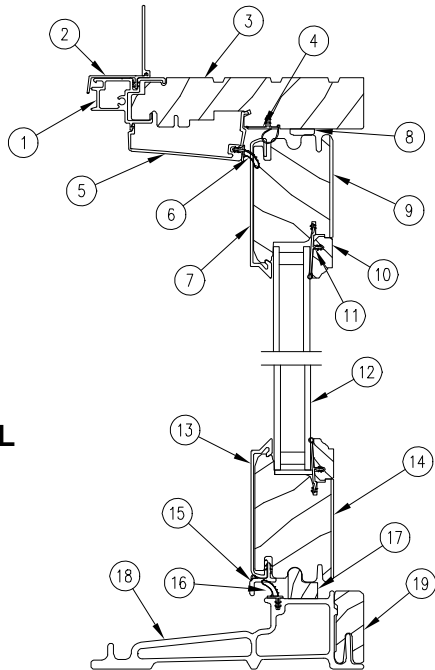

**ULTIMATE SLIDING PATIO DOOR
STATIONARY**

**HEAD JAMB
& SILL DETAIL**

1. Head Jamb Cladding
2. Head Jamb Nailing Fin/Drip Cap
3. Head Jamb
4. Bulb Weather Strip, Head Jamb, V796
5. Head Jamb Parting Stop
6. Parting Stop Weather Strip
7. Top Rail Cladding
8. Spacer Tack
9. Top Rail
10. Glazing Cap
11. Glazing Bead
12. Insulated Glass
13. Bottom Rail Cladding
14. Bottom Rail
15. Panel Drip
16. Sill Weather Strip, V1194
17. Stationary Spacer
18. Ultrex Sill
19. Sill Liner
20. Side Jamb Cladding
21. Side Jamb Nailing Fin
22. Side Jamb
23. Bulb Weather Strip, Side Jamb, V796
24. Stile
25. Stile Cladding
26. Bulb Weather Strip, Parting Stop, V796
27. Parting Stop