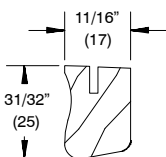

W5221
Screen Track Filler