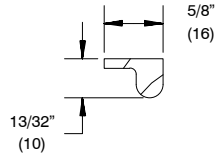

DISCONTINUED WOOD PARTS – NO LONGER AVAILABLE (NA)

	Ultimate	Ultimate Wood
Stationary Panel Top Spacer*	W8452*	W8452*

* Replaced with stationary bracket

W8452 – Stationary Panel
Top Spacer*
Replace with PN 11860213