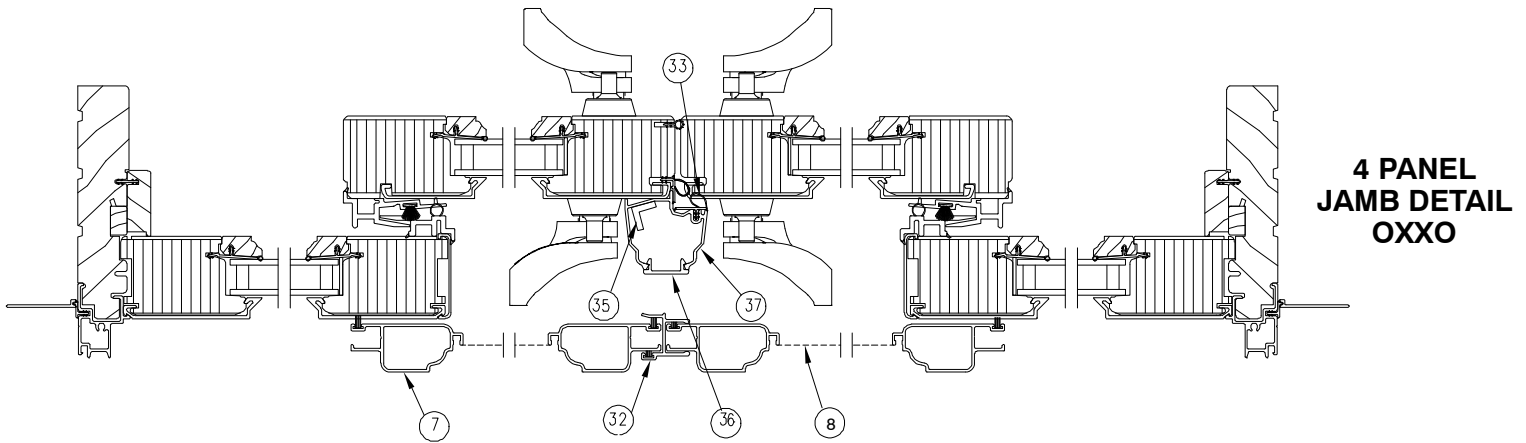

NOTE: Not to scale; specifications subject to change without notice.

1. Side Jamb Cladding	14. Stationary Meeting Stile	27. Operator Pile Weather Strip
2. Side Jamb Nailing Fin	15. Stationary Meeting Stile Cladding	28. Operator Panel Interlock
3. Side Jamb	16. Stationary Jamb Cover	29. Insulated Glass
4. Bulb Weather Strip, Side Jamb, V796	17. Stationary Jamb Filler	30. Stationary Jamb Stile
5. Interior Handle Assembly	18. Center Jamb Cladding	31. Connecting Barb
6. Exterior Handle Assembly	19. Center Jamb	32. Screen Astragal
7. Screen Frame	20. Glazing Cap	33. Bulb Weather Strip, Mull Base, V796
8. Screen Mesh	21. Glazing Bead	34. Mull Base
9. Operator Locking Stile	22. Jamb Liner	35. Mull Base Reinforcement
10. Operator Locking Stile Cladding	23. Stationary Jamb Stile Cladding	36. Clad Mull Casing Cover A775
11. Operator Meeting Stile	24. Bulb Weather Strip, Parting Stop, V796	37. Astragal Cladding A2047
12. Operator Meeting Stile Cladding	25. Parting Stop	
13. Edge Cover	26. Stationary Panel Interlock