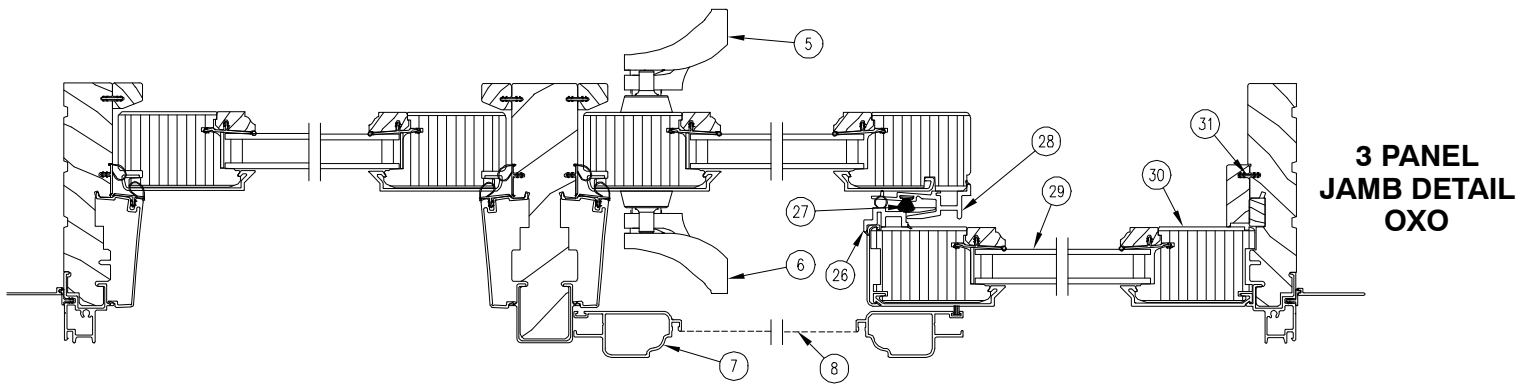

NOTE: Not to scale; specifications subject to change without notice.

1. Side Jamb Cladding	14. Stationary Meeting Stile	27. Operator Pile Weather Strip
2. Side Jamb Nailing Fin	15. Stationary Meeting Stile Cladding	28. Operator Panel Interlock
3. Side Jamb	16. Stationary Jamb Cover	29. Insulated Glass
4. Bulb Weather Strip, Side Jamb, V796	17. Stationary Jamb Filler	30. Stationary Jamb Stile
5. Interior Handle Assembly	18. Center Jamb Cladding	31. Connecting Barb
6. Exterior Handle Assembly	19. Center Jamb	32. Screen Astragal
7. Screen Frame	20. Glazing Cap	33. Bulb Weather Strip, Mull Base, V796
8. Screen Mesh	21. Glazing Bead	34. Mull Base
9. Operator Locking Stile	22. Jamb Liner	35. Mull Base Reinforcement
10. Operator Locking Stile Cladding	23. Stationary Jamb Stile Cladding	36. Clad Mull Casing Cover A775
11. Operator Meeting Stile	24. Bulb Weather Strip, Parting Stop, V796	37. Astragal Cladding A2047
12. Operator Meeting Stile Cladding	25. Parting Stop	
13. Edge Cover	26. Stationary Panel Interlock