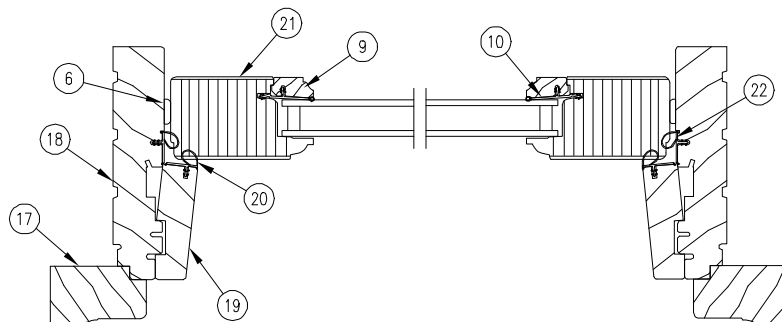

JAMB DETAIL

NOTE: Not to scale; specifications subject to change without notice.