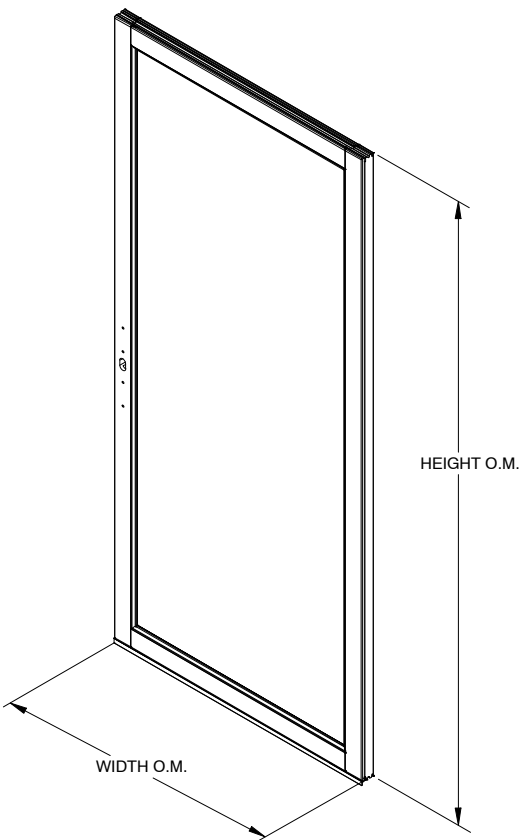

A836
Head Jamb/Jamb
Parting Stop

A778
Stationary Meeting Stile
Edge Cover

ORDERING REPLACEMENT PANELS FOR THE SLIDING PATIO DOOR

To order replacement panels specify:

1. OM of panel;
2. active, inactive, or stationary;
3. handing;
4. glazing;
5. finish
6. interior wood glazing bead option (Ovolo or Square).