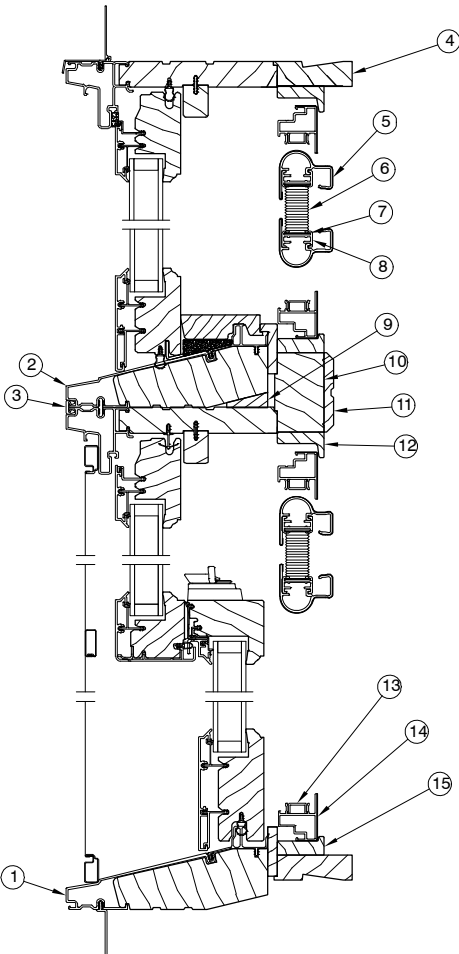

**Head Jamb  
and Sill**

**Jamb**

NOTE: Not to scale; specifications subject to change without notice.

**Ultimate Double Hung G1 DISC LA PRE 4/27/17  
2 Wide Mull**

- 1. Horizontal cross section
- 2. Jamb Extension - 2"
- 3. DH Shade Surround, Wood Wrap
- 4. Guide Track
- 5. Mull Extension Cell Shade
- 6. Interior Mull Trim
- 7. Mull Clip

**Ultimate Double Hung Transom G1 DISC LA PRE 4/27/17 over  
Ultimate Double Hung G1 DISC LA PRE 4/27/17**

- 1. Vertical cross section
- 2. Transom Vertical cross section
- 3. Mull Clip
- 4. Jamb Extension, 2"
- 5. Pull Bar, Cellular Shape Wood Wrap
- 6. Shade Fabric
- 7. Filler Strip Roll
- 8. Pull Bar to Fabric Adapter
- 9. Frame Wedge Block
- 10. Mull Extension Cell Shade
- 11. Interior Trim
- 12. Shade Receiver, Header
- 13. Guide Track
- 14. DH Shade Surround, Wood Wrap
- 15. Shade Receiver, Bottom