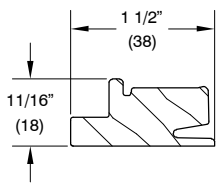

OBSOLETE WOOD PARTS

W11857 – Header
Guide Cover
Sliding Door