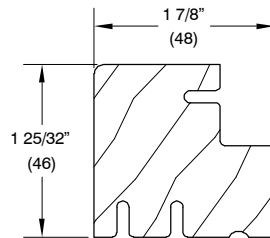

W11908 – Stat Jamb
Extension Connector Prep
Sliding Door