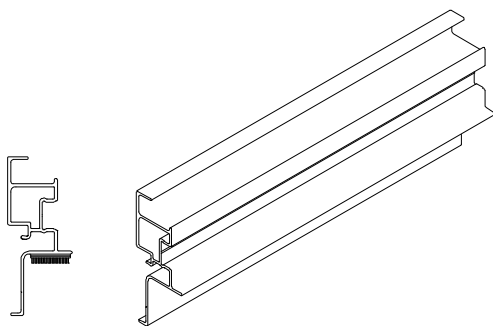

W12006 – Center  
Jamb Extension  
Modified 1 Wide  
Sliding Door

W11908 – Stat Jamb  
Extension Connector Prep  
Sliding Door

W11905 – Passive  
Stile Extension  
Sliding Door

**OBSOLETE ALUMINUM PARTS**