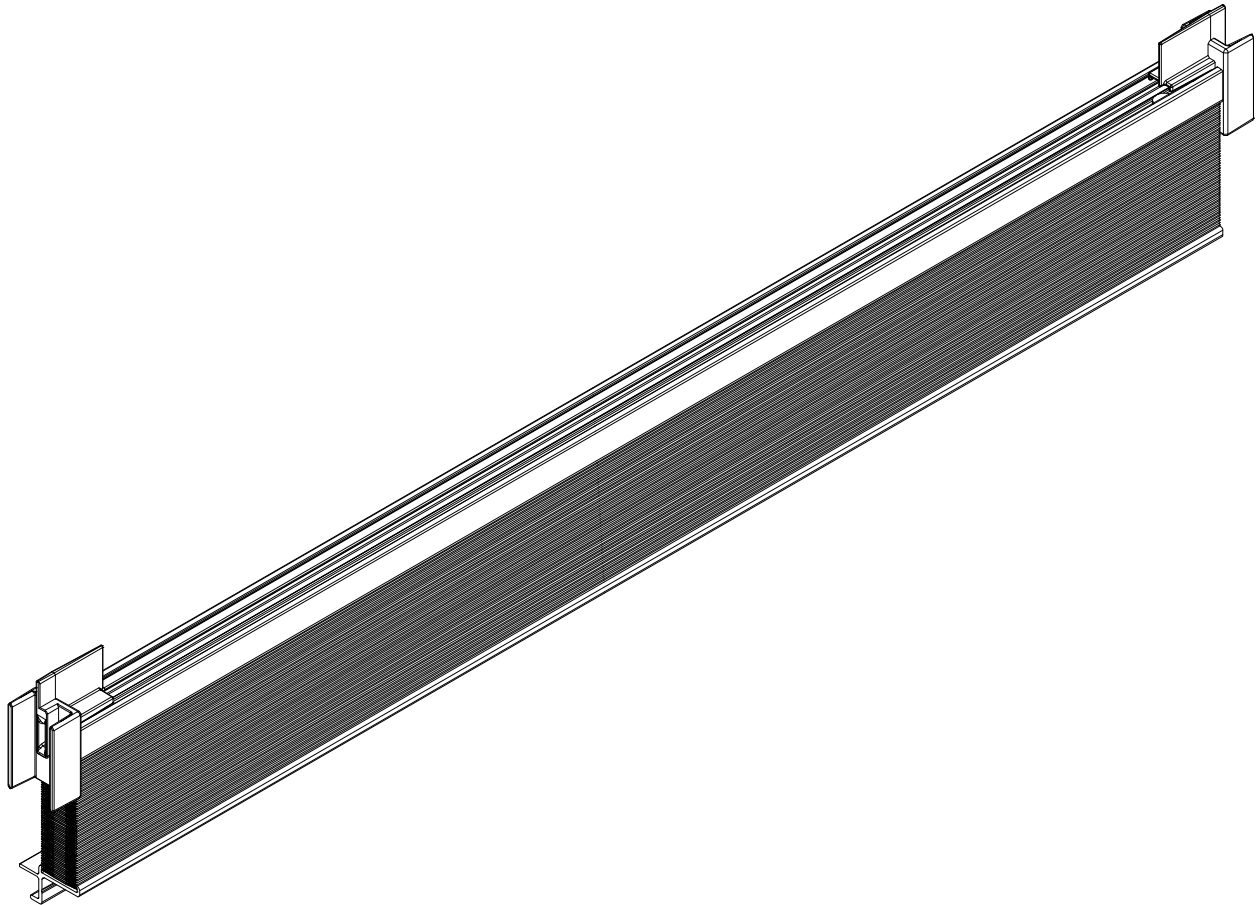

To order replacement Integrated Interior Shade System specify:

1. Original order number;
2. call number;
3. OM of panel;
4. daylight opening;
5. handing;
6. wood species;
7. finish
8. fabric color