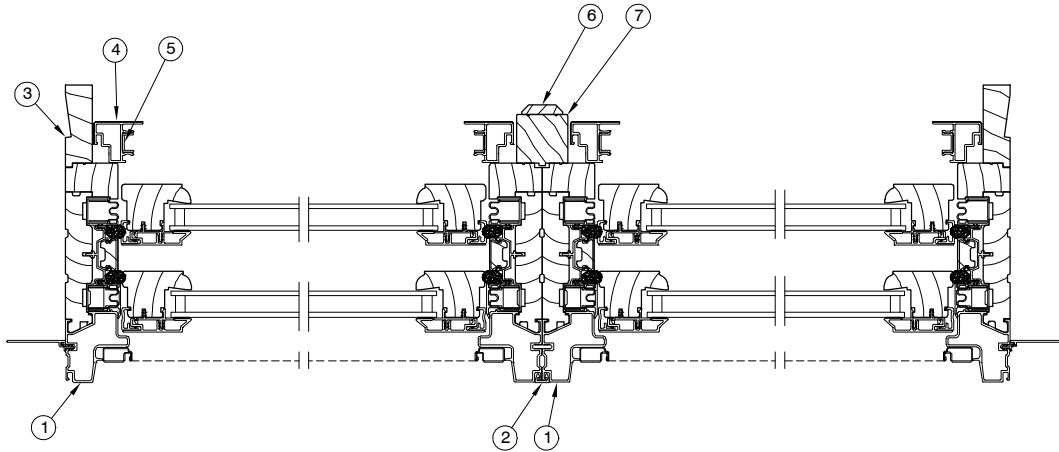

Ultimate Double Hung DISC LA Pre 6/29/2015 – 2 Wide Mull

1. CUDH Horizontal cross section
2. Mull Clip
3. Jamb Extension -2"
4. DH Shade Surround, Wood Wrap
5. Guide Track
6. Interior Mull Trim
7. Mull Extension, Cell Shade