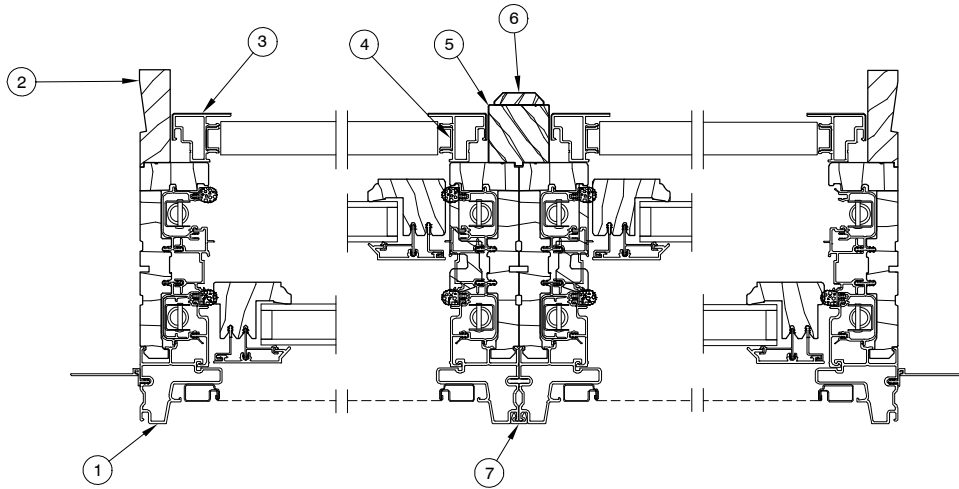

**Head Jamb  
and Sill**

**Jamb**

NOTE: Not to scale; specifications subject to change without notice.

**Ultimate Double Hung G1 DISC LA PRE 4/27/17  
2 Wide Mull**

- 1. Horizontal cross section
- 2. Jamb Extension - 2"
- 3. DH Shade Surround, Wood Wrap
- 4. Guide Track
- 5. Mull Extension Cell Shade
- 6. Interior Mull Trim
- 7. Mull Clip