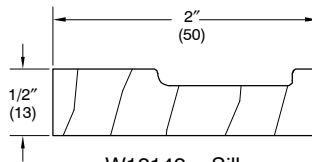

W12142 – Sill
Wood Receiver
UDH-NG Products
(retractable screen only)