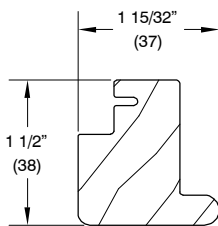

**OBSOLETE WOOD WRAP PARTS**

C0121 – Pull Bar  
Wood Wrap  
Sliding Door  
Pre 2016 units only

**OBSOLETE WOOD PARTS**

W11857 – Header  
Guide Cover  
Sliding Door

W11907 – Meeting  
Stile Extension  
Sliding Door