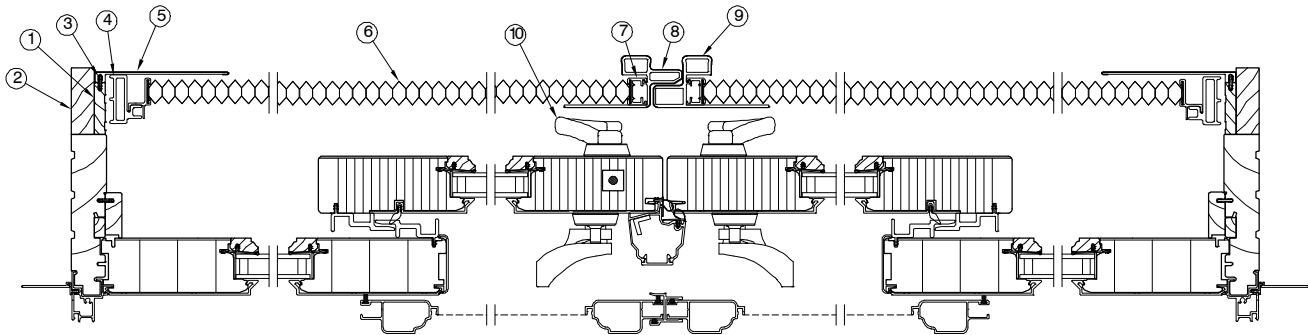

**Integrated Shade System – Retro Fit Option
Ultimate and Ultimate Wood Sliding French Door
(shown in Ultimate Sliding French Door)**

Jamb, OXXO Retrofit

1. Shade Cover Receiver, W12611	6. Shade Fabric
2. 2" Jamb Extension	7. Fabric to Pull Bar Adapter
3. Connecting Barb	8. Sliding Shade Pull Bar, C0150
4. Jamb Surround	9. Sliding Shade Primary Pull Bar, C0149
5. Stationary Jamb Shade Cover, C0142	10. Low Profile Interior Handle

NOTE: Not to scale; specifications subject to change without notice.