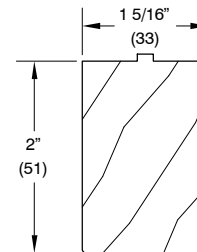

W12331 – Mull Extension
UDH-NG and USH-NG
Use when there is shade and
retractable screen