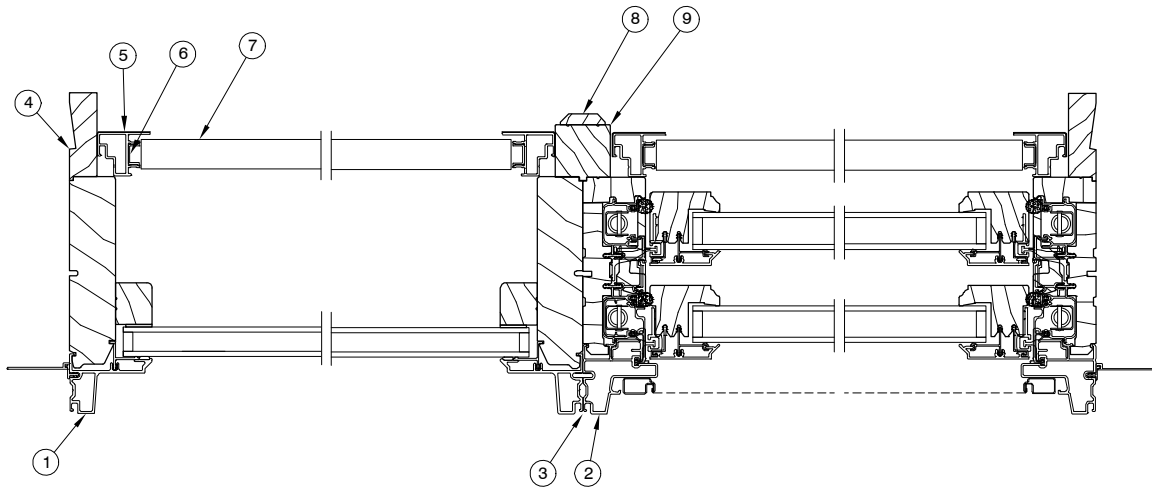

**Ultimate Direct Glaze Polygon mulled beside
Ultimate Double Hung DISC LA Pre 6/29/2015 shown**

1. Horizontal Cross Section Polygon
2. Horizontal Cross Section
3. Mull Clip
4. Jamb Extension, 2"
5. DH Shade Surround, Wood Wrap
6. Guide Track
7. Shade Fabric
8. Interior Mull Trim
9. Mull Extension, Cell Shade

NOTE: Not to scale; specifications subject to change without notice.