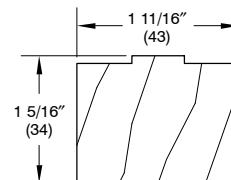

W12260 – 1" Mull Extension  
UDH and UDHM

W12256 – 1" Mull Extension  
UDH-NG

W12255 – 3/8" Mull Extension  
UDH-NG

Mull Extensions by Product and Mull Type			
Unit	Mull Orientation	Std Mull	3/8" Mull
CUDHT over CUDH,CUDHMT over CUDHM	Horizontal	W12250	1 1/4" jamb extension on mull
CUDH, CUDHM	Vertical	W12246	1 1/4" jamb extension on mull
WUDHT over WUDH, WUDHMT over WUDHM	Horizontal	W12247	1 1/4" jamb extension on mull
WUDH, WUDHM	Vertical	W12246	1 1/4" jamb extension on mull
CUDHT-NG over CUDH-NG	Horizontal	W12248	1 1/4" jamb extension on mull
CUDH-NG	Vertical	W12175	W12255
CUDH-NG w/Retractable Screen	Vertical	W12331	2" jamb extension on mull
CUDH-NG w/Retractable Screen	Horizontal	2" jamb extension on mull	2" jamb extension on mull
CDG over CUDH or CUDHM	Horizontal	1 1/4" jamb extension on mull	1 1/4" jamb extension on mull
DG to UDH or UDHM	Vertical	1 1/4" jamb extension on mull	1 1/4" jamb extension on mull
WDG over WUDH or WUDHM	Horizontal	1 1/4" jamb extension on mull	1 1/4" jamb extension on mull
CDG over CUDH-NG	Horizontal	1 1/4" jamb extension on mull	1 1/4" jamb extension on mull
UDH over DG	Horizontal	1 1/4" jamb extension on mull	1 1/4" jamb extension on mull
CUDH-NG over DG	Horizontal	1 1/4" jamb extension on mull	1 1/4" jamb extension on mull