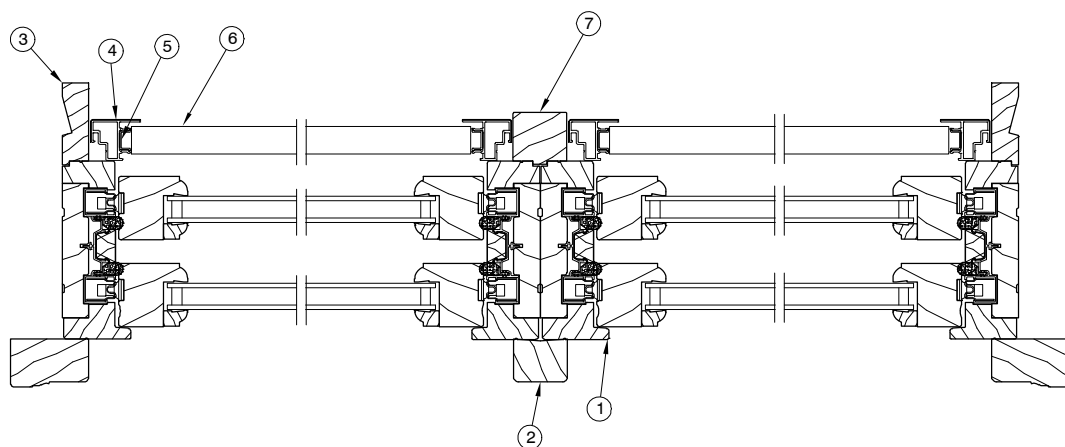

NOTE: Not to scale; specifications subject to change without notice.

**Ultimate Wood Double Hung – 2 Wide Mull**

- 1. Horizontal cross section
- 2. Exterior Vertical Mull Trim
- 3. Jamb Extension –2"
- 4. Pull Bar, Cellular Shade Wood Wrap
- 5. Guide Track
- 6. Shade Fabric
- 7. Mull Extension, Cell Shade