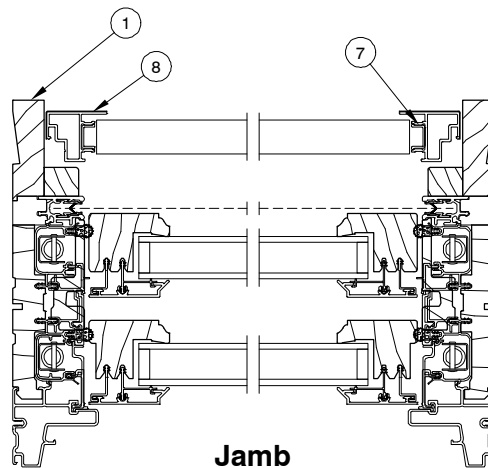

Jamb

NOTE: Not to scale; specifications subject to change without notice.