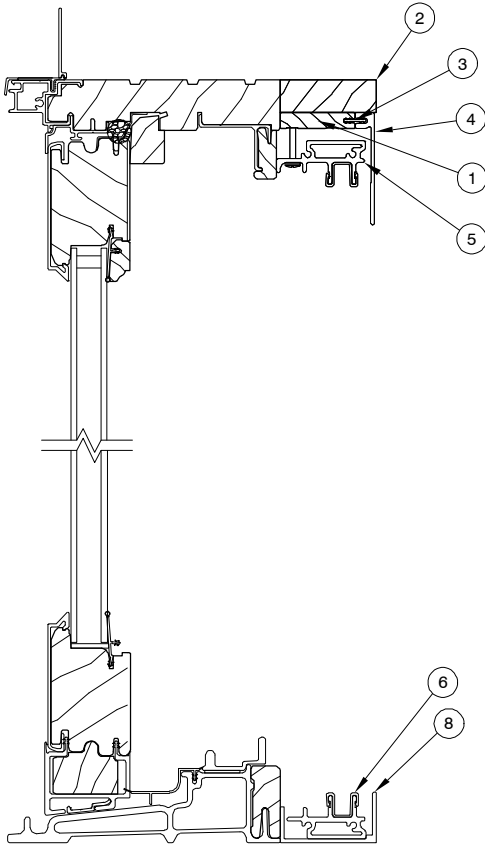

**Head Jamb and Sill
Subfloor Install**

**Integrated Shade System – Retro Fit Option
Ultimate and Ultimate Wood Sliding Patio Door
(shown in Ultimate Sliding Patio Door)**