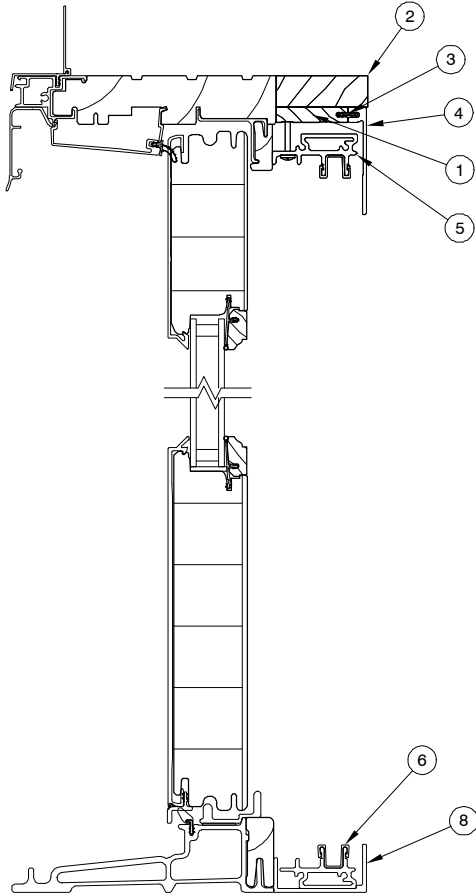

Integrated Shade System – Retro Fit Option
Ultimate and Ultimate Wood Sliding French Door
(shown in Ultimate Sliding French Door)

**Head Jamb and Sill
Subfloor Install**