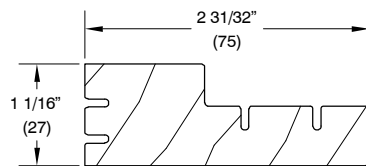

**OBSOLETE WOOD WRAP PARTS**

C0121 – Pull Bar  
Wood Wrap  
Sliding Door  
Pre 2016 units only

**OBSOLETE WOOD PARTS**

W11857 – Header  
Guide Cover  
Sliding Door

W11907 – Meeting  
Stile Extension  
Sliding Door