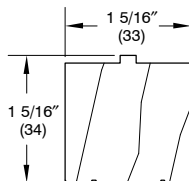

W12175 – Mull Extension
UDH-NG