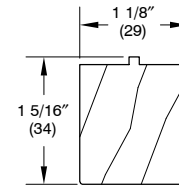

W11857 – Head  
Guide Cover  
SFD and SPD Products

**WOOD MULL EXTENSIONS – INTERIOR SHADES**

**TO ORDER:**

1. length;

W12250 – Mull Extension,  
Horizontal  
CUDH and CUDHM

W12248 – Mull Extension  
Horizontal  
UDH-NG