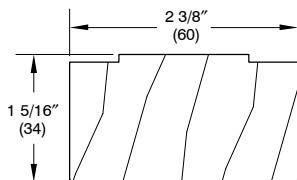

W12260 – 1" Mull Extension  
UDH and UDHM

W12256 – 1" Mull Extension  
UDH-NG

W12255 – 3/8" Mull Extension  
UDH-NG

Mull Extensions by Product and Mull Type			
Unit	Mull Orientation	Std Mull	3/8" Mull
CUDHT over CUDH,CUDHMT over CUDHM	Horizontal	W12250	1 1/4" jamb extension on mull
CUDH, CUDHM	Vertical	W12246	1 1/4" jamb extension on mull
WUDHT over WUDH, WUDHMT over WUDHM	Horizontal	W12247	1 1/4" jamb extension on mull
WUDH, WUDHM	Vertical	W12246	1 1/4" jamb extension on mull
CUDHT-NG over CUDH-NG	Horizontal	W12248	1 1/4" jamb extension on mull
CUDH-NG	Vertical	W12175	W12255
CUDH-NG w/Retractable Screen	Vertical	W12331	2" jamb extension on mull
CUDH-NG w/Retractable Screen	Horizontal	2" jamb extension on mull	2" jamb extension on mull
CDG over CUDH or CUDHM	Horizontal	1 1/4" jamb extension on mull	1 1/4" jamb extension on mull
DG to UDH or UDHM	Vertical	1 1/4" jamb extension on mull	1 1/4" jamb extension on mull
WDG over WUDH or WUDHM	Horizontal	1 1/4" jamb extension on mull	1 1/4" jamb extension on mull
CDG over CUDH-NG	Horizontal	1 1/4" jamb extension on mull	1 1/4" jamb extension on mull
UDH over DG	Horizontal	1 1/4" jamb extension on mull	1 1/4" jamb extension on mull
CUDH-NG over DG	Horizontal	1 1/4" jamb extension on mull	1 1/4" jamb extension on mull