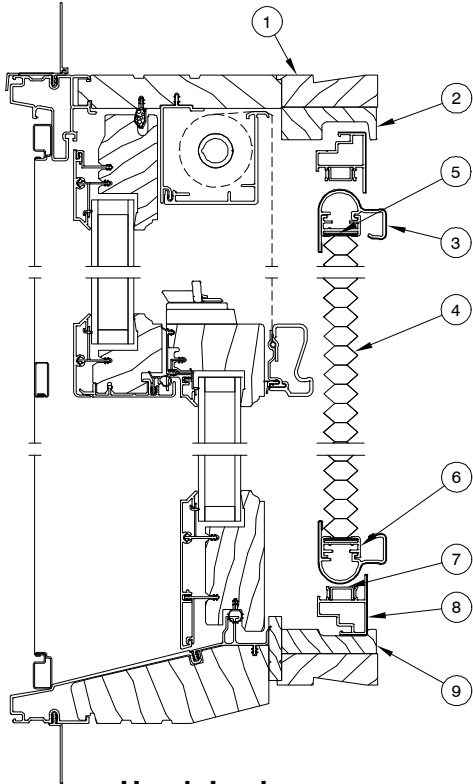

**Ultimate Double Hung G1 DISC LA PRE 4/27/17
with Retractable Screen**

**Head Jamb
and Sill**

1. 2" Jamb Extension
2. Shade Receiver, Header, W12143
3. Pull Bar, Cellular Shade, Wood/Wrap, C0103
4. Fabric, Shade
5. Filler Strip, Roll
6. Pullbar to Fabric Adapter
7. Guide Track, V2277
8. DH Shade Surround, Wood Wrap, C0120
9. Shade Receiver, Sill, W12142