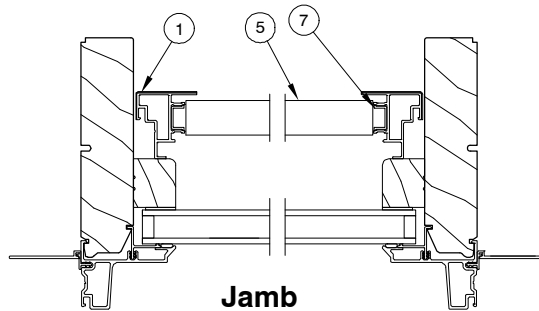

**Jamb**

NOTE: Not to scale; specifications subject to change without notice.

**Direct Glaze Rectangular and Door Transom Direct Glaze  
(shown in Ultimate Direct Glaze Polygon)**

1. UCA Cellular Shade Surround (wood wrap)
2. Pull Bar, Cellular Shade (wood wrap)
3. Filler Strip
4. Stack Cover, Short (wood wrap)
5. Shade Fabric
6. Pull Bar to Fabric Adapter
7. Guide Track

**Head Jamb and Sill**

**Jamb**

NOTE: Not to scale; specifications subject to change without notice.

**Ultimate and Ultimate Wood Inswing French Door  
Ultimate and Ultimate Wood Outswing French Door  
(shown in Ultimate Outswing French Door)**