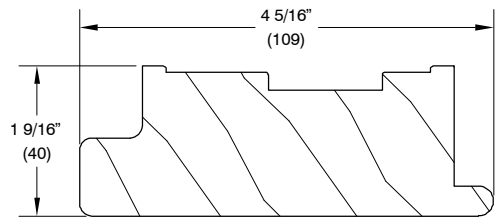

W11905 – Passive
Stile Extension
Sliding Door