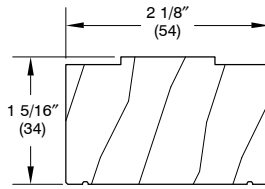

W11857 – Head  
Guide Cover  
SFD and SPD Products

**WOOD MULL EXTENSIONS – INTERIOR SHADES**

**TO ORDER:**

1. length;

W12250 – Mull Extension,  
Horizontal  
CUDH and CUDHM

W12248 – Mull Extension  
Horizontal  
UDH-NG