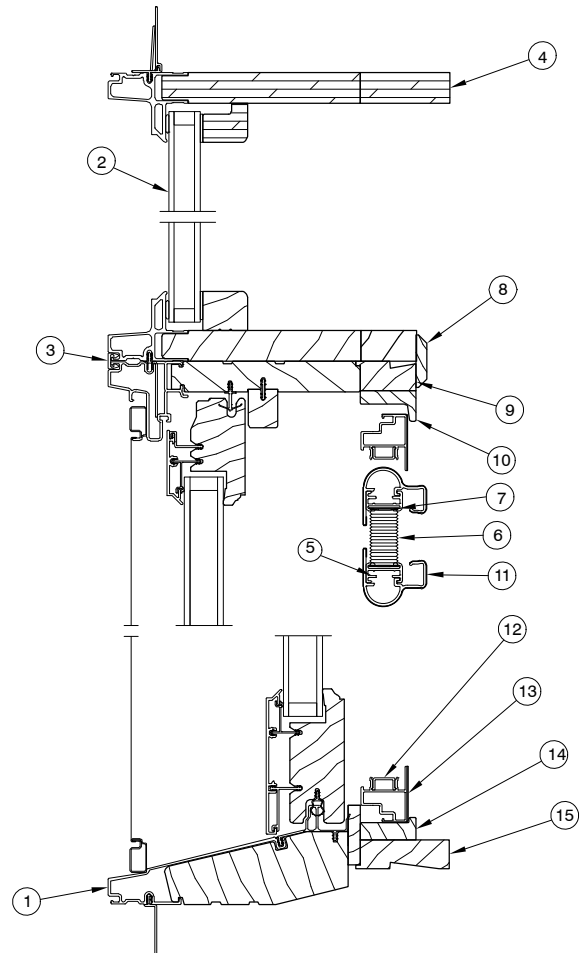

**Ultimate Double Hung Transom G1 DISC LA PRE 4/27/17 over  
Ultimate Double Hung G1 DISC LA PRE 4/27/17**

- 1. Vertical cross section
- 2. Transom Vertical cross section
- 3. Mull Clip
- 4. Jamb Extension, 2"
- 5. Pull Bar, Cellular Shape Wood Wrap
- 6. Shade Fabric
- 7. Filler Strip Roll
- 8. Pull Bar to Fabric Adapter
- 9. Frame Wedge Block
- 10. Mull Extension Cell Shade
- 11. Interior Trim
- 12. Shade Receiver, Header
- 13. Guide Track
- 14. DH Shade Surround, Wood Wrap
- 15. Shade Receiver, Bottom

NOTE: Not to scale; specifications subject to change without notice.

**Ultimate Direct Glaze Polygon over  
Ultimate Double Hung G1 DISC LA PRE 4/27/17**

1. Vertical Cross Section
2. Vertical Cross Section Polygon
3. Mull Clip
4. Jamb Extension, 2"
5. Pull Bar to Fabric Adapter
6. Shade Fabric
7. Filler Strip, Roll
8. Interior Mull Trim
9. Mull Extension, Cell Shade
10. Shade Receiver, Head Jamb
11. Pull Bar, Cellular Shade, Wood Wrap
12. Guide Track
13. DH Shade Surround, Wood Wrap
14. Shade Receiver, Sill
15. Jamb Extension, 2"

**Ultimate Direct Glaze Round Top over  
Ultimate Double Hung G1 DISC LA PRE 4/27/17**

1. Vertical Cross Section
2. Vertical Cross Section Round Top
3. Mull Clip
4. Jamb Extension, 2"
5. Pull Bar to Fabric Adapter
6. Shade Fabric
7. Filler Strip, Roll
8. Interior Mull Trim
9. Mull Extension, Cell Shade
10. Shade Receiver, Head Jamb
11. Pull Bar, Cellular Shade, Wood Wrap
12. Guide Track
13. DH Shade Surround, Wood Wrap
14. Shade Receiver, Sill
15. Jamb Extension, 2"