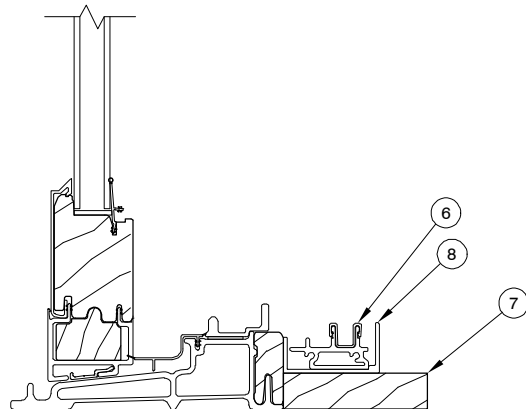

Over top Flooring Install

1. Shade Cover Receiver, W12611
2. 2" Jamb Extension
3. Connecting Barb
4. Header Cover, C0145
5. Sliding Shade Surround
6. Sliding Shade Track
7. Flooring
8. Sill Extension, Retro-Fit
9. Locking Jamb Cover, C0147
10. Locking Side Jamb Surround
11. Sliding Shade Primary Pull Bar, C0149
12. Fabric to Pull Bar Adapter
13. Shade Fabric
14. Fabric to Stile Surround Adapter
15. Jamb Surround
16. Stationary Jamb Shade Cover, C0142
17. Low Profile Interior Handle