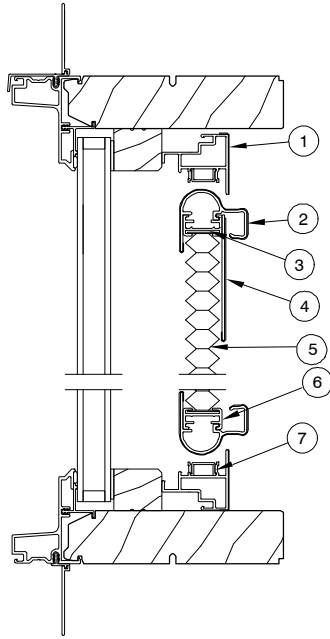

**Ultimate and Ultimate Wood Casement and Awning,  
Ultimate and Ultimate Wood Narrow Frame Casement and Awning  
(shown in Ultimate Casement)**

**Head Jamb and Sill**

1. UCA Cellular Shade Surround (wood wrap)
2. Guide Track
3. Pull Bar (wood wrap)
4. Stack Cover, Short (wood wrap)
5. Shade Fabric
6. Filler Strip
7. Pull Bar to Fabric Adapter
8. Screen Frame

**Jamb**

NOTE: Not to scale; specifications subject to change without notice.

**Direct Glaze Rectangular and Door Transom Direct Glaze  
(shown in Ultimate Direct Glaze Polygon)**

1. UCA Cellular Shade Surround (wood wrap)
2. Pull Bar, Cellular Shade (wood wrap)
3. Filler Strip
4. Stack Cover, Short (wood wrap)
5. Shade Fabric
6. Pull Bar to Fabric Adapter
7. Guide Track