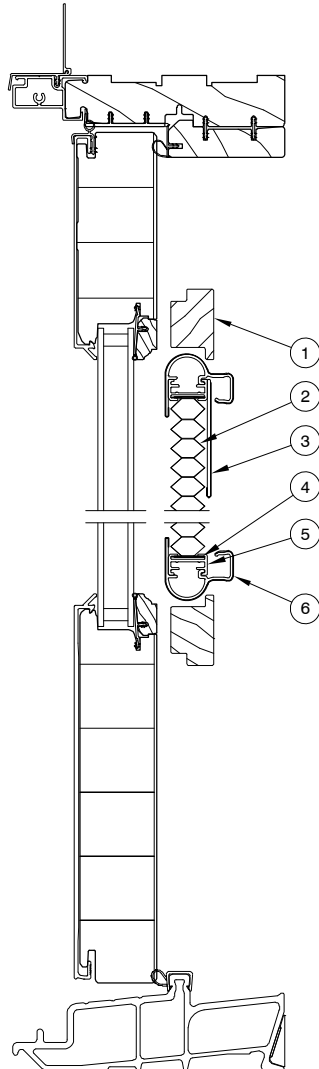

**Ultimate and Ultimate Wood Casement and Awning,  
Ultimate and Ultimate Wood Narrow Frame Casement and Awning  
(shown in Ultimate Casement)**

**Head Jamb and Sill**

1. UCA Cellular Shade Surround (wood wrap)
2. Guide Track
3. Pull Bar (wood wrap)
4. Stack Cover, Short (wood wrap)
5. Shade Fabric
6. Filler Strip
7. Pull Bar to Fabric Adapter
8. Screen Frame

**Jamb**

NOTE: Not to scale; specifications subject to change without notice.

**Direct Glaze Rectangular and Door Transom Direct Glaze  
(shown in Ultimate Direct Glaze Polygon)**

1. UCA Cellular Shade Surround (wood wrap)
2. Pull Bar, Cellular Shade (wood wrap)
3. Filler Strip
4. Stack Cover, Short (wood wrap)
5. Shade Fabric
6. Pull Bar to Fabric Adapter
7. Guide Track

**Head Jamb and Sill**

**Jamb**

NOTE: Not to scale; specifications subject to change without notice.

**Ultimate and Ultimate Wood Inswing French Door  
Ultimate and Ultimate Wood Outswing French Door  
(shown in Ultimate Outswing French Door)**