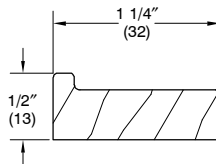

**TO ORDER SPECIFY:**

1. Length (and or);
2. Unit size.

C0109 – Pocket Cover  
Wood Wrap  
Sliding Door

W12233 – Header  
Shade Receiver  
UDH, UDH-NG,  
UDHM Products

W12232 – Sill  
Shade Receiver  
UDH, UDH-NG,  
UDHM Products