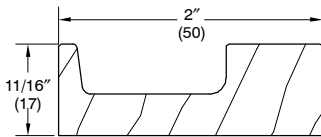

W12143 – Header
Wood Receiver
UDH-NG Products
(retractable screen only)