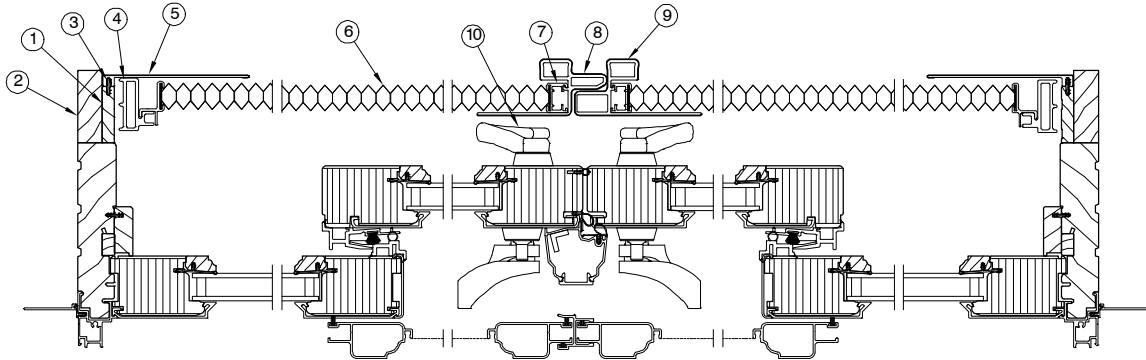

**Head Jamb and Sill  
Subfloor Install**

**Over top Flooring Install**

**Jamb – XO**

NOTE: Not to scale; specifications subject to change without notice.

**Integrated Shade System – Retro Fit Option  
Ultimate and Ultimate Wood Sliding Patio Door  
(shown in Ultimate Sliding Patio Door)**

NOTE: Not to scale; specifications subject to change without notice.

**Ultimate Wood Double Hung – 2 Wide Mull**

- 1. Horizontal cross section
- 2. Exterior Vertical Mull Trim
- 3. Jamb Extension –2"
- 4. Pull Bar, Cellular Shade Wood Wrap
- 5. Guide Track
- 6. Shade Fabric
- 7. Mull Extension, Cell Shade