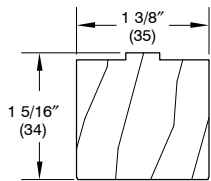

W12246 – Mull Extension
UDH and UDHM