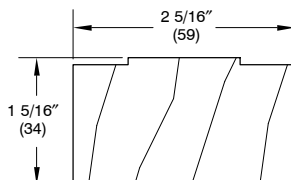

W12260 – 1" Mull Extension  
UDH and UDHM

W12256 – 1" Mull Extension  
UDH-NG

W12255 – 3/8" Mull Extension  
UDH-NG

Mull Extensions by Product and Mull Type			
Unit	Mull Orientation	Std Mull	3/8" Mull
CUDHT over CUDH,CUDHMT over CUDHM	Horizontal	W12250	1 1/4" jamb extension on mull
CUDH, CUDHM	Vertical	W12246	1 1/4" jamb extension on mull
WUDHT over WUDH, WUDHMT over WUDHM	Horizontal	W12247	1 1/4" jamb extension on mull
WUDH, WUDHM	Vertical	W12246	1 1/4" jamb extension on mull
CUDHT-NG over CUDH-NG	Horizontal	W12248	1 1/4" jamb extension on mull
CUDH-NG	Vertical	W12175	W12255
CUDH-NG w/Retractable Screen	Vertical	W12331	2" jamb extension on mull
CUDH-NG w/Retractable Screen	Horizontal	2" jamb extension on mull	2" jamb extension on mull
CDG over CUDH or CUDHM	Horizontal	1 1/4" jamb extension on mull	1 1/4" jamb extension on mull
DG to UDH or UDHM	Vertical	1 1/4" jamb extension on mull	1 1/4" jamb extension on mull
WDG over WUDH or WUDHM	Horizontal	1 1/4" jamb extension on mull	1 1/4" jamb extension on mull
CDG over CUDH-NG	Horizontal	1 1/4" jamb extension on mull	1 1/4" jamb extension on mull
UDH over DG	Horizontal	1 1/4" jamb extension on mull	1 1/4" jamb extension on mull
CUDH-NG over DG	Horizontal	1 1/4" jamb extension on mull	1 1/4" jamb extension on mull