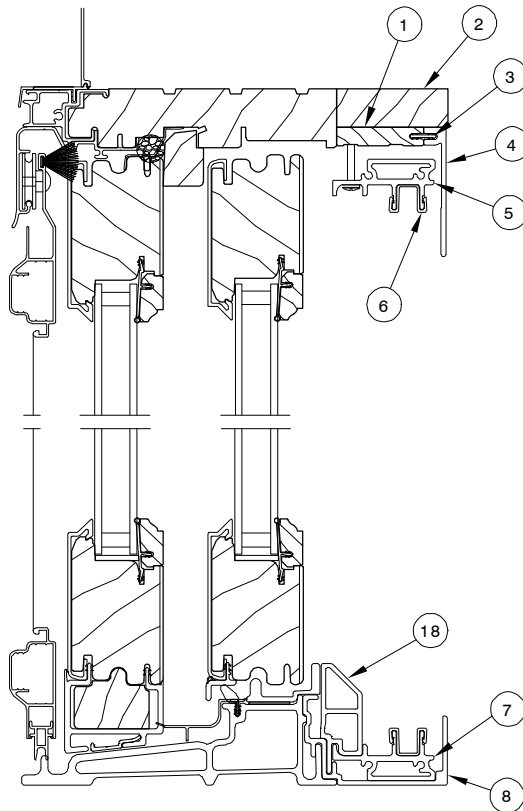

**Integrated Shade System
Ultimate and Ultimate Wood Sliding Patio Door
(shown in Ultimate Sliding Patio Door)**

1. Shade Cover Receiver, W12611
2. 2" Jamb Extension
3. Connecting Barb
4. Header Cover, C0145
5. Sliding Shade Surround
6. Sliding Shade Track
7. Sill Surround, A3005
8. Sill Extension, A2902
9. Locking Jamb Cover, C0147
10. Locking Side Jamb Surround
11. Sliding Shade Primary Pull Bar, C0149
12. Fabric to Pull Bar Adapter
13. Shade Fabric
14. Fabric to Stile Surround Adapter
15. Jamb Surround
16. Stationary Jamb Shade Cover, C0142
17. Low Profile Interior Handle
18. Sill Liner to Surround Connector, A2943

Head Jamb and Sill