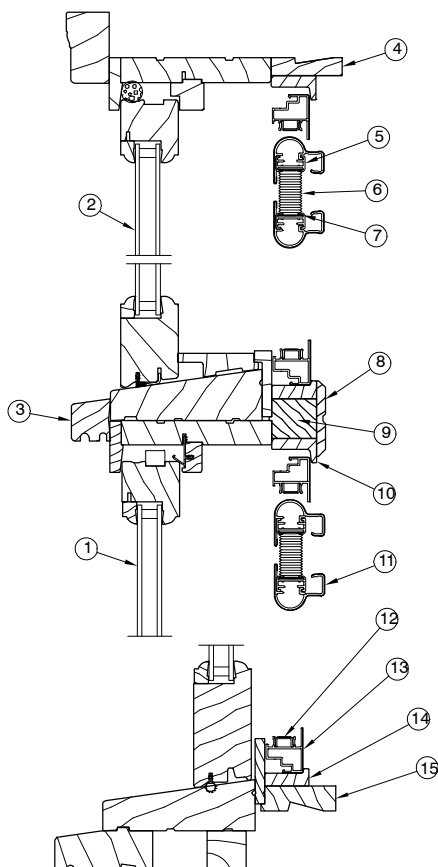

Ultimate Wood Double Hung Transom over Ultimate Wood Double Hung

1. Vertical cross section
2. Transom Vertical cross section
3. Transom Sill Nosing
4. Jamb Extension, 2"
5. Pull Bar to Fabric Adapter
6. Shade Fabric
7. Filler Strip Roll
8. Interior Mull Trim
9. Mull Extension, Cell Shade
10. Shade receiver, Head Jamb
11. Pull Bar, Cellular Shade, Wood Wrap
12. Guide Track
13. DH Shade Surround, Wood Wrap
14. Shade Receiver, Sill
15. Jamb Extension, 2"

NOTE: Not to scale; specifications subject to change without notice.