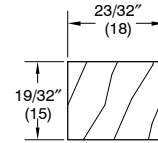

W12211 – Jamb Filler
UDH-NG Products
(retractable screen only)