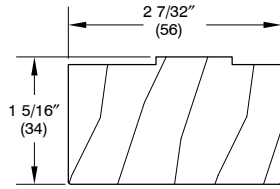

WOOD MULL EXTENSIONS – INTERIOR SHADES

TO ORDER:

1. length;

W12250 – Mull Extension,
Horizontal
CUDH and CUDHM