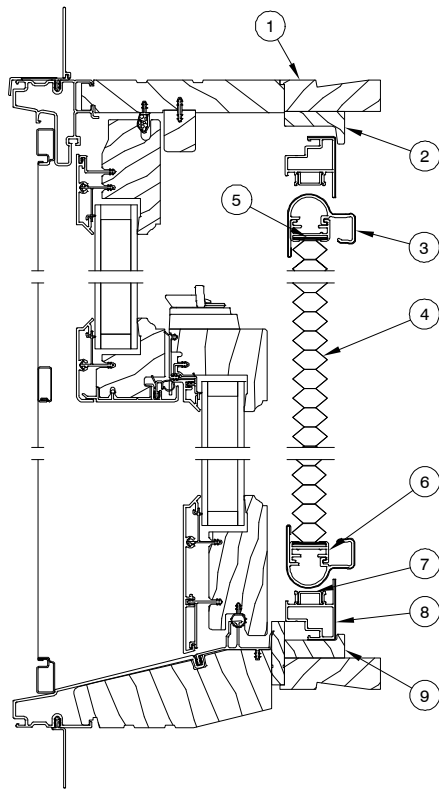

**Ultimate Double Hung G1 DISC LA PRE 4/27/17
Ultimate Double Hung DISC LA PRE 6/29/15 and
Ultimate Double Hung Magnum DSIC LA 6/25/18
(shown in Ultimate Double Hung G1 DISC LA PRE 4/27/17)**

1. 2" Jamb Extension
2. Shade Receiver, Header, W12233
3. Pull Bar, Cellular Shade, Wood/Wrap. C0103
4. Fabric, Shade
5. Filler Strip, Roll
6. Pullbar to Fabric Adapter
7. Guide Track, V2277
8. DH Shade Surround, Wood Wrap, C0120
9. Shade Receiver, Sill, W12232

**Head Jamb
and Sill**