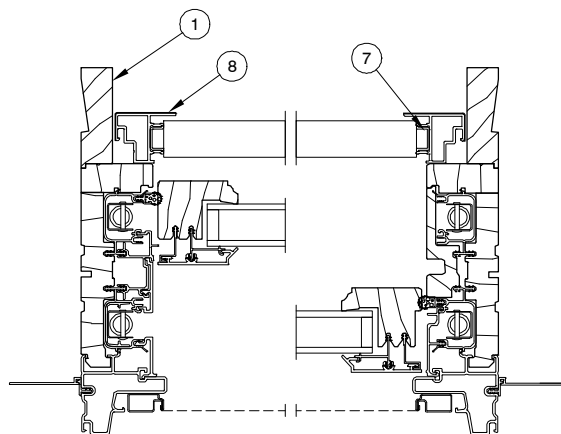

Jamb

NOTE: Not to scale; specifications subject to change without notice.