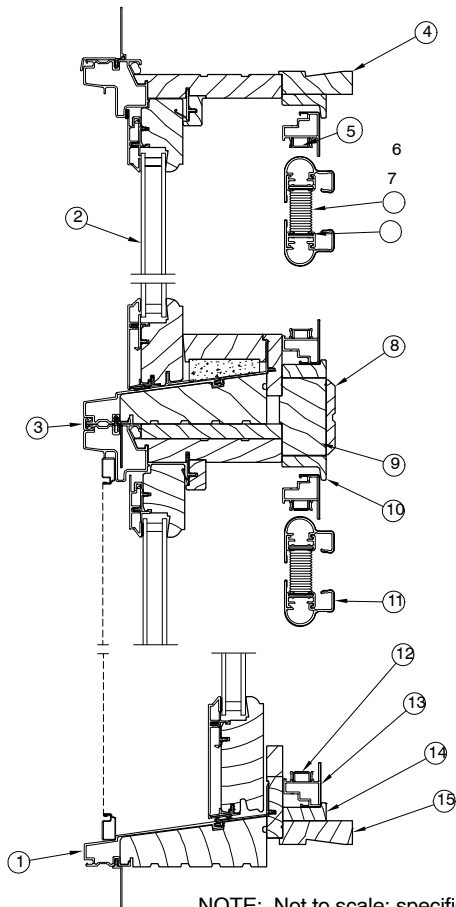

**Ultimate Double Hung and Ultimate Wood Double Hung
Ultimate Double Hung Magnum and Ultimate Wood Double Hung Magnum
(Ultimate Double Hung DISC LA Pre 6/29/2015 shown)**

1. CUDH Vertical cross section
2. CUDHT Vertical cross section
3. Mull Clip
4. Jamb Extension, 2"
5. Pull Bar to Fabric Adapter
6. Shade Fabric
7. Filler Strip Roll
8. Interior Mull Trim
9. Mull Extension, Cell Shade
10. Shade receiver, Head Jamb
11. Pull Bar, Cellular Shade, Wood Wrap
12. Guide Track
13. DH Shade Surround, Wood Wrap
14. Shade Receiver, Sill
15. Jamb Extension, 2"

NOTE: Not to scale; specifications subject to change without notice.