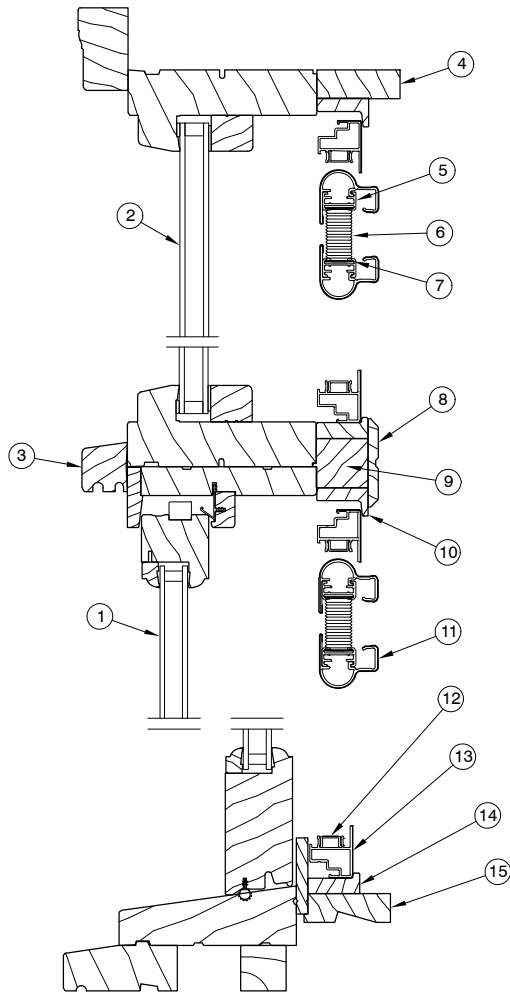

**Ultimate Wood Direct Glaze Polygon over
Ultimate Wood Double Hung**

1. Vertical Cross Section WUDH
2. Vertical Cross Section WDG
3. Transom Sill Nosing
4. Jamb Extension, 2"
5. Pull Bar to Fabric Adapter
6. Shade Fabric
7. Filler Strip, Roll
8. Interior Mull Trim
9. Mull Extension, Cell Shade
10. Shade Receiver, Head Jamb
11. Pull Bar, Cellular Shade, Wood Wrap
12. Guide Track
13. DH Shade Surround, Wood Wrap
14. Shade Receiver, Sill
15. Jamb Extension, 2"

NOTE: Not to scale; specifications subject to change without notice.