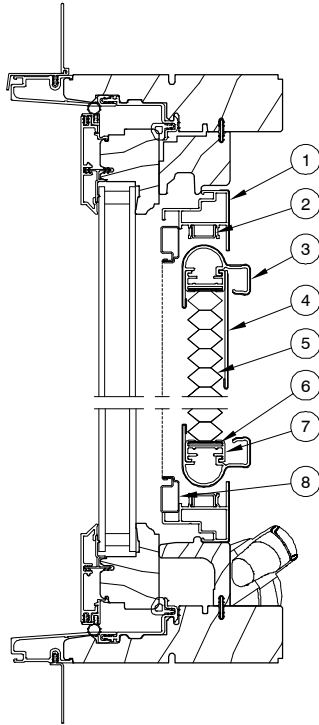

**Ultimate and Ultimate Wood Casement and Awning,
Ultimate and Ultimate Wood Narrow Frame Casement and Awning
(shown in Ultimate Casement)**

Head Jamb and Sill

1. UCA Cellular Shade Surround (wood wrap)
2. Guide Track
3. Pull Bar (wood wrap)
4. Stack Cover, Short (wood wrap)
5. Shade Fabric
6. Filler Strip
7. Pull Bar to Fabric Adapter
8. Screen Frame