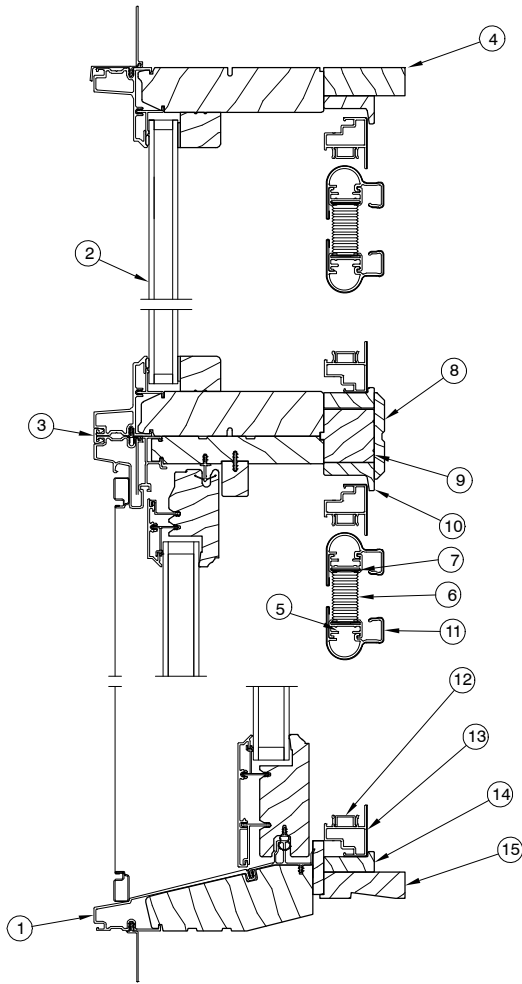

**Head Jamb  
and Sill**

**Jamb**

NOTE: Not to scale; specifications subject to change without notice.

**Ultimate Double Hung G1 DISC LA PRE 4/27/17  
2 Wide Mull**

- 1. Horizontal cross section
- 2. Jamb Extension - 2"
- 3. DH Shade Surround, Wood Wrap
- 4. Guide Track
- 5. Mull Extension Cell Shade
- 6. Interior Mull Trim
- 7. Mull Clip

**Ultimate Double Hung Transom G1 DISC LA PRE 4/27/17 over  
Ultimate Double Hung G1 DISC LA PRE 4/27/17**

- 1. Vertical cross section
- 2. Transom Vertical cross section
- 3. Mull Clip
- 4. Jamb Extension, 2"
- 5. Pull Bar, Cellular Shape Wood Wrap
- 6. Shade Fabric
- 7. Filler Strip Roll
- 8. Pull Bar to Fabric Adapter
- 9. Frame Wedge Block
- 10. Mull Extension Cell Shade
- 11. Interior Trim
- 12. Shade Receiver, Header
- 13. Guide Track
- 14. DH Shade Surround, Wood Wrap
- 15. Shade Receiver, Bottom

NOTE: Not to scale; specifications subject to change without notice.

**Ultimate Direct Glaze Polygon over  
Ultimate Double Hung G1 DISC LA PRE 4/27/17**

1. Vertical Cross Section
2. Vertical Cross Section Polygon
3. Mull Clip
4. Jamb Extension, 2"
5. Pull Bar to Fabric Adapter
6. Shade Fabric
7. Filler Strip, Roll
8. Interior Mull Trim
9. Mull Extension, Cell Shade
10. Shade Receiver, Head Jamb
11. Pull Bar, Cellular Shade, Wood Wrap
12. Guide Track
13. DH Shade Surround, Wood Wrap
14. Shade Receiver, Sill
15. Jamb Extension, 2"