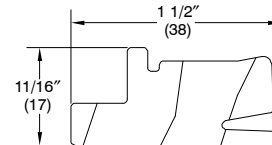

W11857 – Head
Guide Cover
SFD and SPD Products