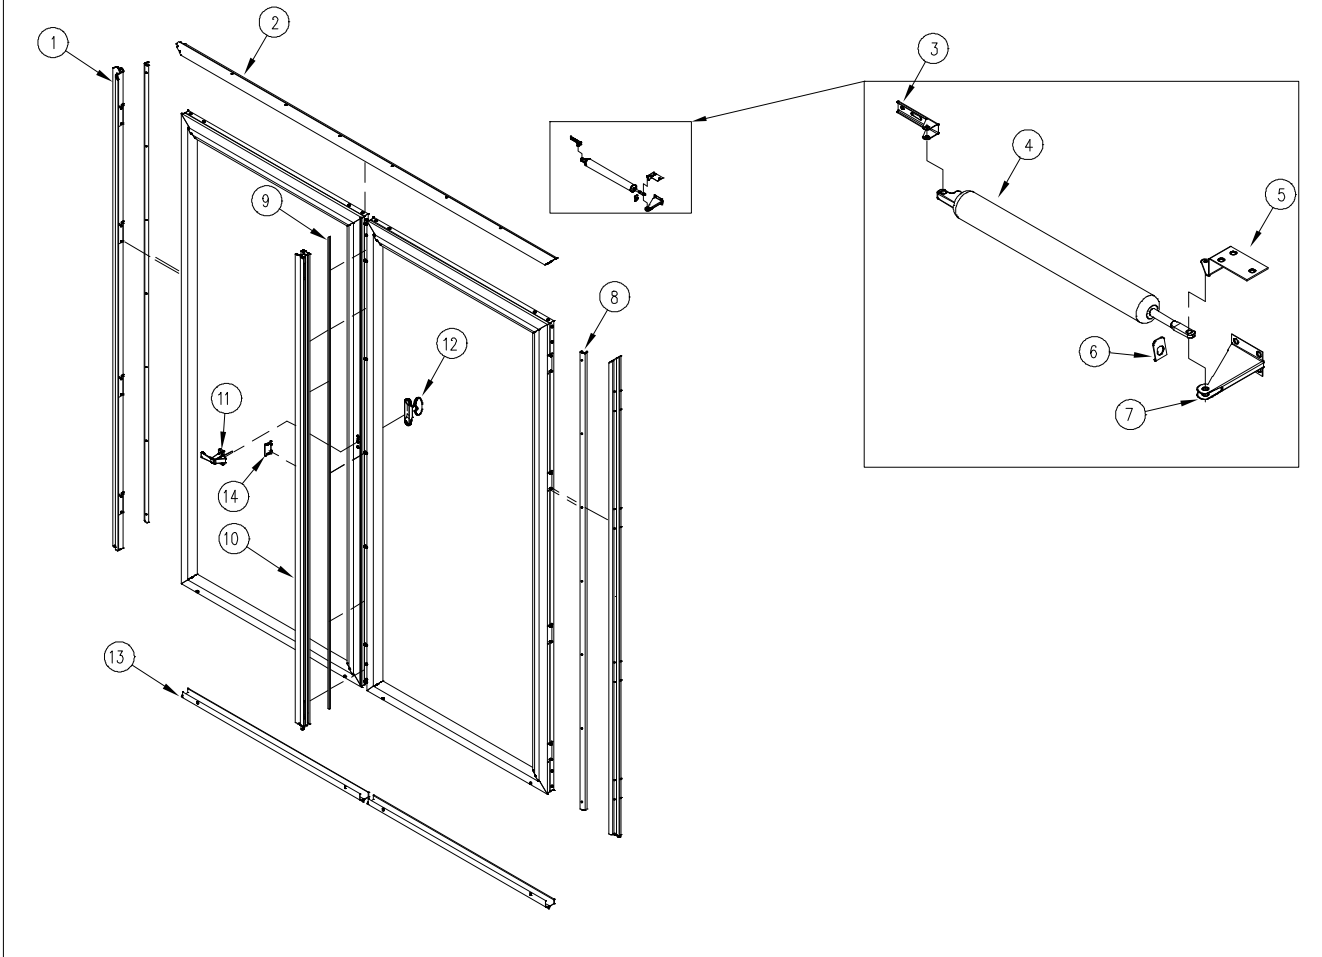

**Ultimate Swinging Screen
Hardware Locations**

NOTE: Not to scale; specifications subject to change without notice.

1. Hinge Z Bar	8. Jamb Adapter
2. Head Jamb Z Bar	9. Latch Jamb Z Bar
3. Door Bracket	10. Astragal
4. Closer	11. Interior Handle
5. Head Jamb Bracket	12. Exterior Handle
6. Closer Stop	13. Sill Sweep, A2016
7. Jamb Bracket	14. Strike Plate