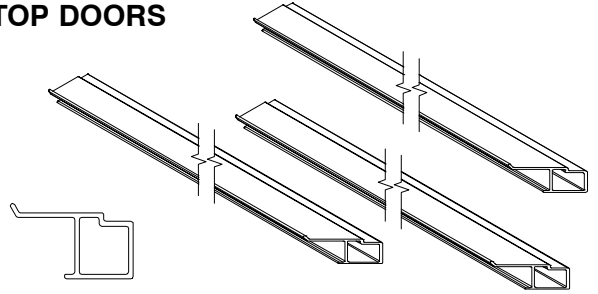

SWINGING SCREEN Z-BAR KITS – PRE-2011 AND ARCH TOP DOORS

When ordering replacement Z-Bar Kits specify:

1. rough opening;
2. finish.

WOOD AND ALUMINUM PARTS – SWINGING SCREEN PRE-2011 AND ARCH TOP DOORS

TO ORDER REPLACEMENT PARTS

When ordering replacement specify:

1. length;
2. finish;
3. color.

	Profile Number
Mull Cap Hinged Screen	A340
Hinged Screen Mull Casing	W1075