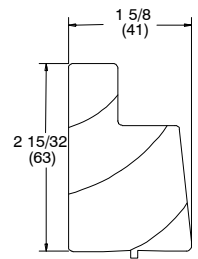

W1075 – Swinging Screen Mull Casing

When ordering complete screen assemblies, A340 and W1075 will need to be ordered separately.