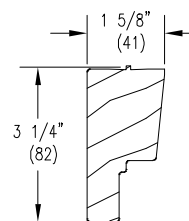

1. Length;
2. finish.

A2049

	Profile Number
Mull Cap Hinged Screen	A2049
Hinged Screen Mull Casing – (4 9/16") (6 9/16")	W11018

W11018

When ordering complete screen assemblies, A2049 and W11018 will need to be ordered separately.