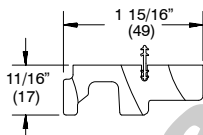

2003–2010 REPLACEMENT WOOD & VINYL PARTS – OPERATOR AND STATIONARY UNITS

TO ORDER REPLACEMENT WOOD PARTS

When ordering replacement wood parts specify:

1. profile number, or part number;
2. call number or rough opening;
3. type of operation:
  - a. dual arm
  - b. egress
  - c. dyad (CN under 20)
  - d. single arm with removable cover (round top/polygon);
4. left hand or right hand operation as determined from the location of the hinge on the exterior of the unit;
5. length;
6. finish.

	Ultimate March 31, 2003 to 2010 Screens use bow springs and lifts.	Ultimate Wood March 31, 2003 to 2010 Screens use bow springs and lifts.
Head Jamb Stop Operator	W8461	W8461
Head Jamb Stop Stationary	W7001	W7001
Hardware Cover Operator	W8459	W8459
Sill Cover Stationary	W8723*	W8723*
Jamb Stop Stationary	W7015	W7015
Side Stop	W8460	W8460

NOTE: All replacement wood parts for operator and stationary units are supplied with connecting barb (where applicable).

* Effective June 5, 2006, W8723 will be used for all stationary sill covers.

W8461 – Head Jamb Stop Operator