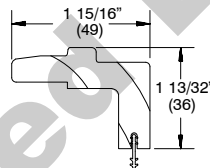

W8459 – Hardware Cover Operator