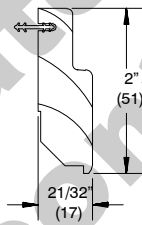

* Manufactured after March 31, 2003. Ultimate and Ultimate Wood French Casemaster Round Top after 7/14/03

W8461 – Head Jamb Stop Operator

W7001 – Head Jamb Stop Stationary

W8459 – Sill Cover Operator / Stationary