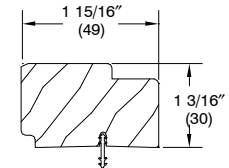

W8723 – Stationary Hardware Cover