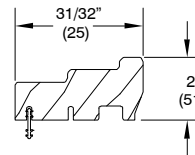

W8460 – Side Stop
(replaces V1162)