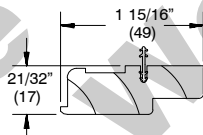

W7001 – Head Jamb Stop Stationary and Picture Units