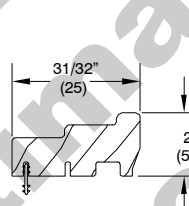

W8460 – Side Stop (replaces V1162)