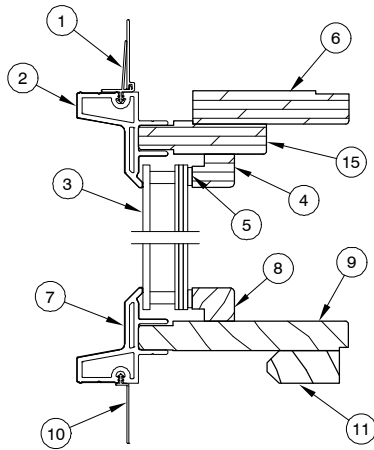

**ROUND TOP CASEMENT IZ3**

**Head Jamb  
and Sill Detail**

1. Radius Nailing Fin
2. Head Jamb Cladding
3. Insulating Glass
4. Glazing Bead (Radiused)
5. Glazing Tape
6. Head Jamb
7. Sill Cladding
8. Glazing Bead
9. Sill
10. Sill Nailing Fin
11. Sill Standing Block
12. Jamb Cladding
13. Jamb Nailing Fin
14. Jamb

**Jamb Detail**

NOTE: Not to scale; specifications subject to change without notice.

**ROUND TOP DOUBLE HUNG IZ3**

**Head Jamb  
and Sill Detail**

1. Radius Nailing Fin
2. Head Jamb Cladding
3. Insulating Glass
4. Glazing Bead (Radiused)
5. Glazing Tape
6. Secondary Bent Frame
7. Sill Cladding
8. Glazing Bead
9. Sill
10. Sill Nailing Fin
11. Sill Standing Block
12. Jamb Cladding
13. Jamb Nailing Fin
14. Primary Bent Frame
15. Glazing Bead (Radiused)

**Jamb Detail**

NOTE: Not to scale; specifications subject to change without notice.

When ordering replacement parts specify:

1. Description;
2. Length;
3. Part number.

ILLUSTRATION <i>NOT TO SCALE</i>	DESCRIPTION	LENGTH	PART NUMBER
	<p><b>Glazing Tape</b>  <i>NOTE: 2-sided adhesive foam tape</i>                      3/32" x 3/8"</p>	<p>100' (30 meters)</p>	<p>11406236</p>

\* Specific sizes/shapes need to be ordered by part number through the Marvin ordering system.

Illustration <i>NOT TO SCALE</i>	Description	Bare Wood	White	Designer Black	Clear
	<p><b>Interior Trim*</b> W1366</p> <p>Lineal – 96 1/4" (2445) Lineal – 120" (3048)</p>	<p>31760796 31760999</p>	<p>39230796 39230999</p>	<p>39930796 39930999</p>	<p>31860796 31860999</p>
	<p><b>Plinth Block – 3"</b> <i>NOTE: Pine</i></p>	<p>11850093</p>	<p>39299100</p>	<p>39939100</p>	<p>10499101</p>