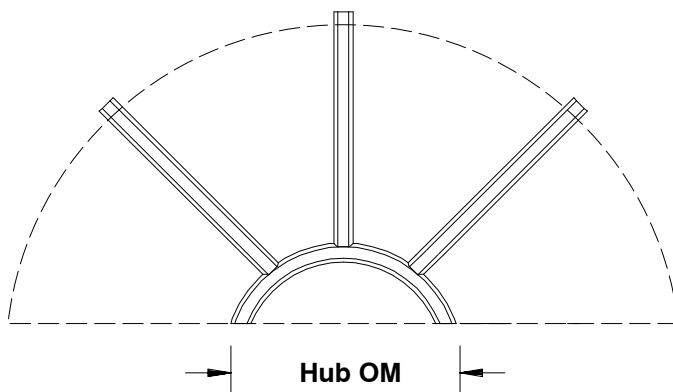

Jamb Detail

NOTE: Not to scale; specifications subject to change without notice.

When ordering replacement parts specify:

1. Description;
2. Length;
3. Part number.

ILLUSTRATION <i>NOT TO SCALE</i>	DESCRIPTION	LENGTH	PART NUMBER
	<p>Glazing Tape <i>NOTE: 2-sided adhesive foam tape</i> 3/32" x 3/8"</p>	<p>100' (30 meters)</p>	<p>11406236</p>

* Specific sizes/shapes need to be ordered by part number through the Marvin ordering system.

Illustration <i>NOT TO SCALE</i>	Description	Bare Wood	White	Designer Black	Clear
	<p>Interior Trim* W1366</p> <p>Lineal – 96 1/4" (2445) Lineal – 120" (3048)</p>	<p>31760796 31760999</p>	<p>39230796 39230999</p>	<p>39930796 39930999</p>	<p>31860796 31860999</p>
	<p>Plinth Block – 3" <i>NOTE: Pine</i></p>	<p>11850093</p>	<p>39299100</p>	<p>39939100</p>	<p>10499101</p>

ILLUSTRATION <i>NOT TO SCALE</i>	DESCRIPTION	PART NUMBER
	<p>Bullet Catch (Grille Fastener)</p>	<p>02062398</p>

When ordering replacement grilles, specify:

1. Description, see the Architectural Detail Manual for Measurement Conversions;
2. Hub OM if available;
3. Quantity;
4. Bare wood or white interior.
5. Grille fasteners on separate order if needed.

Grille End Profile

When ordering replacement glass specify:

1. Description;
2. Call number;
3. Glazing;
4. Part number.

IZ3 Replacement Glass Shapes

**Casement
Quarter Circle
(RT7 / RT8)**

**Casement
True Half (RT1)**