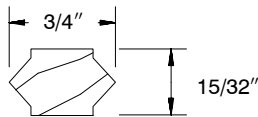

ILLUSTRATION <i>NOT TO SCALE</i>	DESCRIPTION	PART NUMBER
	Bullet Catch (Grille Fastener)	02062398

When ordering replacement grilles, specify:

1. Description, see the Architectural Detail Manual for Measurement Conversions;
2. Hub OM if available;
3. Quantity;
4. Bare wood or white interior.
5. Grille fasteners on separate order if needed.

Grille End Profile