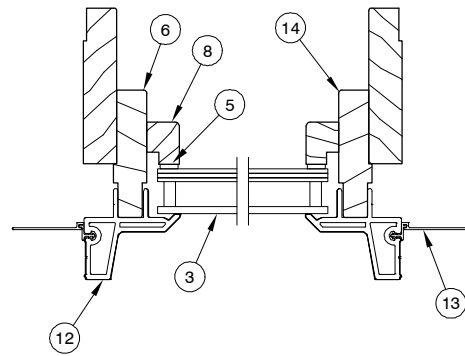

**Jamb Detail**

NOTE: Not to scale; specifications subject to change without notice.

**ROUND TOP DOUBLE HUNG IZ3**

**Head Jamb  
and Sill Detail**

1. Radius Nailing Fin
2. Head Jamb Cladding
3. Insulating Glass
4. Glazing Bead (Radiused)
5. Glazing Tape
6. Secondary Bent Frame
7. Sill Cladding
8. Glazing Bead
9. Sill
10. Sill Nailing Fin
11. Sill Standing Block
12. Jamb Cladding
13. Jamb Nailing Fin
14. Primary Bent Frame
15. Glazing Bead (Radiused)

**Jamb Detail**

NOTE: Not to scale; specifications subject to change without notice.

When ordering replacement parts specify:

1. Description;
2. Length;
3. Part number.

ILLUSTRATION <i>NOT TO SCALE</i>	DESCRIPTION	LENGTH	PART NUMBER
	<p><b>Glazing Tape</b>  <i>NOTE: 2-sided adhesive foam tape</i>                      3/32" x 3/8"</p>	<p>100' (30 meters)</p>	<p>11406236</p>

\* Specific sizes/shapes need to be ordered by part number through the Marvin ordering system.

Illustration <i>NOT TO SCALE</i>	Description	Bare Wood	White	Designer Black	Clear
	<p><b>Interior Trim*</b> W1366</p> <p>Lineal – 96 1/4" (2445) Lineal – 120" (3048)</p>	<p>31760796 31760999</p>	<p>39230796 39230999</p>	<p>39930796 39930999</p>	<p>31860796 31860999</p>
	<p><b>Plinth Block – 3"</b> <i>NOTE: Pine</i></p>	<p>11850093</p>	<p>39299100</p>	<p>39939100</p>	<p>10499101</p>