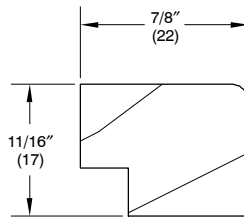

**Jamb Detail**

NOTE: Not to scale; specifications subject to change without notice.

**ROUND TOP DOUBLE HUNG IZ3**

**Head Jamb  
and Sill Detail**

1. Radius Nailing Fin
2. Head Jamb Cladding
3. Insulating Glass
4. Glazing Bead (Radiused)
5. Glazing Tape
6. Secondary Bent Frame
7. Sill Cladding
8. Glazing Bead
9. Sill
10. Sill Nailing Fin
11. Sill Standing Block
12. Jamb Cladding
13. Jamb Nailing Fin
14. Primary Bent Frame
15. Glazing Bead (Radiused)

**Jamb Detail**

NOTE: Not to scale; specifications subject to change without notice.

When ordering replacement parts specify:

1. Description;
2. Length;
3. Part number.

ILLUSTRATION <i>NOT TO SCALE</i>	DESCRIPTION	LENGTH	PART NUMBER
	<p><b>Glazing Tape</b>  <i>NOTE: 2-sided adhesive foam tape</i>                      3/32" x 3/8"</p>	<p>100' (30 meters)</p>	<p>11406236</p>

\* Specific sizes/shapes need to be ordered by part number through the Marvin ordering system.

Illustration <i>NOT TO SCALE</i>	Description	Bare Wood	White	Designer Black	Clear
	<p><b>Interior Trim*</b> W1366</p> <p>Lineal – 96 1/4" (2445) Lineal – 120" (3048)</p>	<p>31760796 31760999</p>	<p>39230796 39230999</p>	<p>39930796 39930999</p>	<p>31860796 31860999</p>
	<p><b>Plinth Block – 3"</b> <i>NOTE: Pine</i></p>	<p>11850093</p>	<p>39299100</p>	<p>39939100</p>	<p>10499101</p>