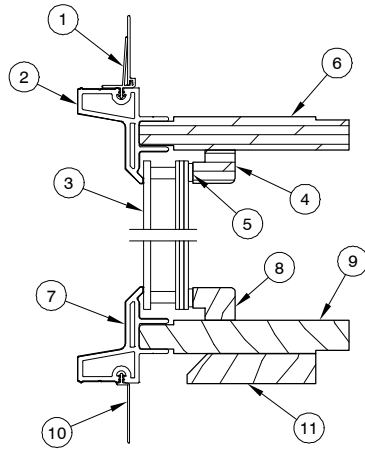

ROUND TOP CASEMENT IZ3

**Head Jamb
and Sill Detail**