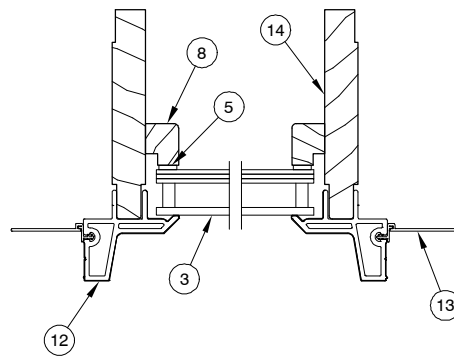

1. Radius Nailing Fin
2. Head Jamb Cladding
3. Insulating Glass
4. Glazing Bead (Radiused)
5. Glazing Tape
6. Head Jamb
7. Sill Cladding
8. Glazing Bead
9. Sill
10. Sill Nailing Fin
11. Sill Standing Block
12. Jamb Cladding
13. Jamb Nailing Fin
14. Jamb

Jamb Detail