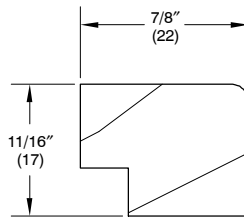

Jamb Detail

NOTE: Not to scale; specifications subject to change without notice.

ROUND TOP DOUBLE HUNG IZ3

**Head Jamb
and Sill Detail**

1. Radius Nailing Fin
2. Head Jamb Cladding
3. Insulating Glass
4. Glazing Bead (Radiused)
5. Glazing Tape
6. Secondary Bent Frame
7. Sill Cladding
8. Glazing Bead
9. Sill
10. Sill Nailing Fin
11. Sill Standing Block
12. Jamb Cladding
13. Jamb Nailing Fin
14. Primary Bent Frame
15. Insulating Glass

Jamb Detail

NOTE: Not to scale; specifications subject to change without notice.

When ordering replacement parts specify:

1. Description;
2. Length;
3. Part number.

ILLUSTRATION <i>NOT TO SCALE</i>	DESCRIPTION	LENGTH	PART NUMBER
	<p>Glazing Tape <i>NOTE: 2-sided adhesive foam tape</i> 3/32" x 3/8"</p>	<p>100' (30 meters)</p>	<p>11406236</p>

* Specific sizes/shapes need to be ordered by part number through the Marvin ordering system.

Illustration <i>NOT TO SCALE</i>	Description	Bare Wood	White	Designer Black	Clear
	<p>Interior Trim* W1366</p> <p>Lineal – 96 1/4" (2445) Lineal – 120" (3048)</p>	<p>31760796 31760999</p>	<p>39230796 39230999</p>	<p>39930796 39930999</p>	<p>31860796 31860999</p>
	<p>Plinth Block – 3" <i>NOTE: Pine</i></p>	<p>11850093</p>	<p>39299100</p>	<p>39939100</p>	<p>10499101</p>