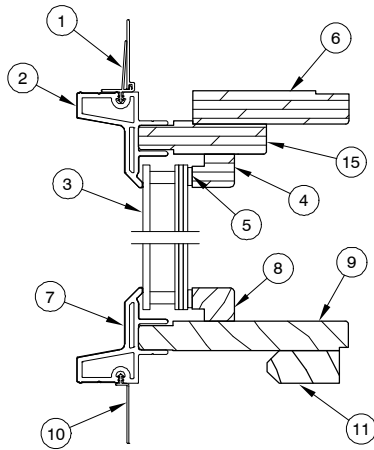

Elevate Direct Glaze Round Top Casement IZ3 Elevate Direct Glaze Round Top Double Hung IZ3

Table of Contents

	PAGE
History	2
Part Identification – Casement	3
Part Identification – Double Hung	4
Parts	
Miscellaneous	5
Wood Parts	6
Round Top Grilles and Fastener	8
Glass Replacement Shapes	9
RT 1 and RT 2 – Casement and Double Hung One Lite	11
RT 6 – Casement and Double Hung One Lite	12
RT 7 and RT 8 – Casement and Double Hung One Lite	13
RT 27 – One Lite	13

ROUND TOP CASEMENT IZ3

**Head Jamb
and Sill Detail**

1. Radius Nailing Fin
2. Head Jamb Cladding
3. Insulating Glass
4. Glazing Bead (Radiused)
5. Glazing Tape
6. Head Jamb
7. Sill Cladding
8. Glazing Bead
9. Sill
10. Sill Nailing Fin
11. Sill Standing Block
12. Jamb Cladding
13. Jamb Nailing Fin
14. Jamb

Jamb Detail

NOTE: Not to scale; specifications subject to change without notice.

ROUND TOP DOUBLE HUNG IZ3

**Head Jamb
and Sill Detail**

1. Radius Nailing Fin
2. Head Jamb Cladding
3. Insulating Glass
4. Glazing Bead (Radiused)
5. Glazing Tape
6. Secondary Bent Frame
7. Sill Cladding
8. Glazing Bead
9. Sill
10. Sill Nailing Fin
11. Sill Standing Block
12. Jamb Cladding
13. Jamb Nailing Fin
14. Primary Bent Frame
15. Insulating Glass

Jamb Detail

NOTE: Not to scale; specifications subject to change without notice.

When ordering replacement parts specify:

1. Description;
2. Length;
3. Part number.

ILLUSTRATION <i>NOT TO SCALE</i>	DESCRIPTION	LENGTH	PART NUMBER
	<p>Glazing Tape <i>NOTE: 2-sided adhesive foam tape</i> 3/32" x 3/8"</p>	<p>100' (30 meters)</p>	<p>11406236</p>