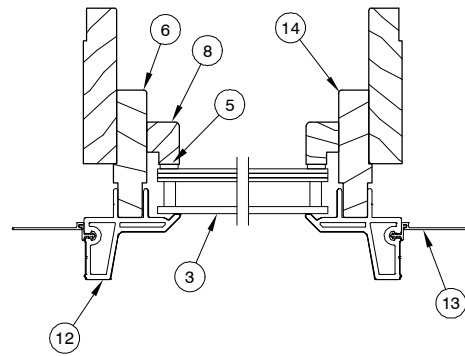

Jamb Detail

NOTE: Not to scale; specifications subject to change without notice.

ROUND TOP DOUBLE HUNG IZ3

**Head Jamb
and Sill Detail**

1. Radius Nailing Fin
2. Head Jamb Cladding
3. Insulating Glass
4. Glazing Bead (Radiused)
5. Glazing Tape
6. Secondary Bent Frame
7. Sill Cladding
8. Glazing Bead
9. Sill
10. Sill Nailing Fin
11. Sill Standing Block
12. Jamb Cladding
13. Jamb Nailing Fin
14. Primary Bent Frame
15. Insulating Glass

Jamb Detail

NOTE: Not to scale; specifications subject to change without notice.

When ordering replacement parts specify:

1. Description;
2. Length;
3. Part number.

ILLUSTRATION <i>NOT TO SCALE</i>	DESCRIPTION	LENGTH	PART NUMBER
	<p>Glazing Tape <i>NOTE: 2-sided adhesive foam tape</i> 3/32" x 3/8"</p>	<p>100' (30 meters)</p>	<p>11406236</p>

* Specific sizes/shapes need to be ordered by part number through the Marvin ordering system.

Illustration <i>NOT TO SCALE</i>	Description	Bare Wood	White	Designer Black	Clear
	<p>Interior Trim* W1366</p> <p>Lineal – 96 1/4" (2445) Lineal – 120" (3048)</p>	<p>31760796 31760999</p>	<p>39230796 39230999</p>	<p>39930796 39930999</p>	<p>31860796 31860999</p>
	<p>Plinth Block – 3" <i>NOTE: Pine</i></p>	<p>11850093</p>	<p>39299100</p>	<p>39939100</p>	<p>10499101</p>