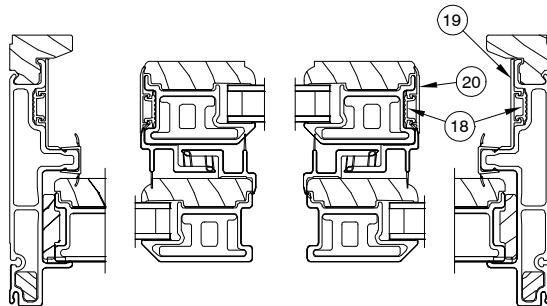

**Stile and Jamb
Covers
(Painted Interior
units only)**

1. Astragal Trim – W7718
2. Astragal Interior – W7717
3. Astragal Base, Secondary Operator, A3347
4. Astragal Cap, A3348
5. Astragal Weather Strip, V2398
6. Jamb
7. Jamb Liner,
8. Jamb Weather Strip, V2629/V2396
9. Wood Interior Stile
10. Ultrex Exterior Stile
11. Insulating Glass
12. Screen Panel
13. Astragal Screen, A2740
14. Operator Panel Interlock, V2952
15. Stationary Panel Interlock, V2952
16. Interior Handle
17. Exterior Handle
18. Cover Base, V2937
19. Jamb Cover, V2939
20. Stile Cover, V2165
21. Stationary Panel Spacer, W8581

NOTE: Not to scale; specifications subject to change without notice.