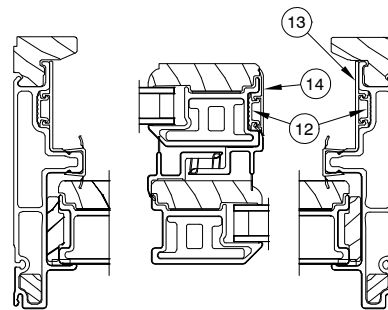

3 PANEL OPERATORS

JAMB DETAIL – OXO R

JAMB DETAIL – XOOR

1. Astragal Assembly
2. Astragal Trim – W7718
3. Astragal Stile Cap, V3005/V3003
4. Astragal Weather Strip, V2398
5. Mull Trim – W7719
6. Mull Cap – A364
7. Screen Panel
8. Operator Panel Interlock, V2952
9. Stationary Panel Interlock, V2952
10. Interior Handle
11. Exterior Handle
12. Cover Base, V2937
13. Jamb Cover, V2939
14. Stile Cover, V2165
15. Wood Interior Stile
16. Ultrex Exterior Stile
17. Jamb Weather Strip, V2629/V2396
18. Insulating Glass
19. Stationary Panel Spacer, W8581