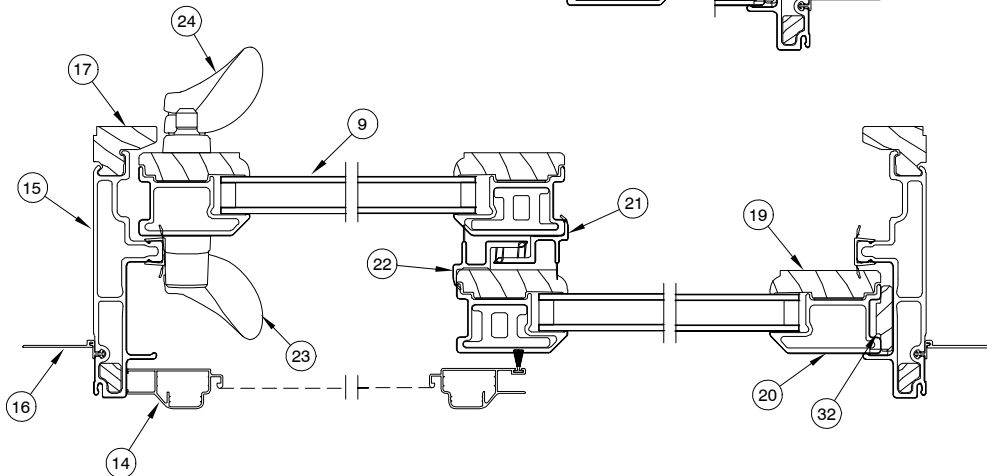

**Stile and Jamb
Covers
(Painted Interior
units only)**

JAMB DETAIL

NOTE: XO CONFIGURATION SHOWN

NOTE: Not to scale; specifications subject to change without notice.