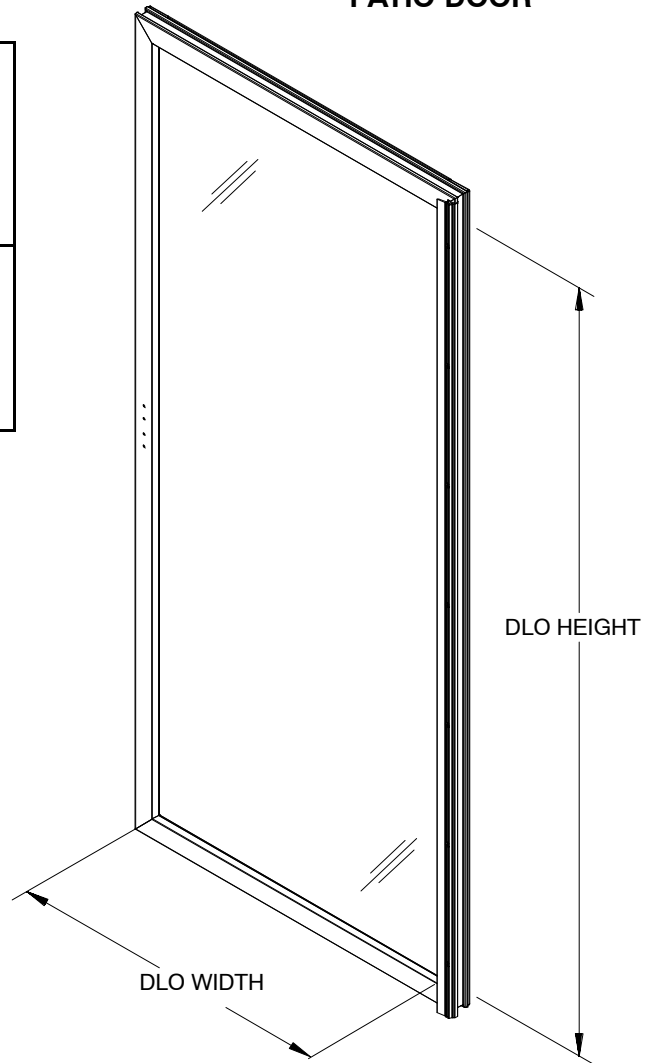

ORDERING REPLACEMENT ELEVATE SLIDING PATIO DOOR PANELS

To order replacement panels specify:

1. Size; (verify manufacture date before ordering)
2. Operator or stationary;
3. Handing;
4. Stone White, Pebble Gray, Bronze, Evergreen, Cashmere, Ebony or Arctic White exterior;
5. Glazing;
6. Bare wood or white interior.

Elevate Sliding Patio Door - Panel Replacement			
Units manufactured February 25, 2019 to Present			
Daylight Opening to Panel OM			
Daylight Width + 4 5/8" = OM Width of panel			
Daylight Height + 4 5/8" = OM Height of panel			
Width		Height	
Size	OM Width	Size	OM Height
CN 5-0/7-6/10-0	29 5/8"	CN 6-5	76 21/32"
CN 6-0/9-0/12-0 (4 Panel)	35 5/8"	CN 6-8	79 5/32"
CN 8-0/12-0 (3 Panel)/16-0	47 5/8"	CN 7-0	83 5/32"
		CN 8-0	92 21/32"

NOTE: The daylight opening is the measurement of visible glass.

NOTE: Operator panels include rollers, lock box, panel drip, interlock, aluminum and wood fillers. Stationary panels include interlock, stationary brackets, end caps, dust blocks, and wood spacers.

**EXTERIOR VIEW
PATIO DOOR**