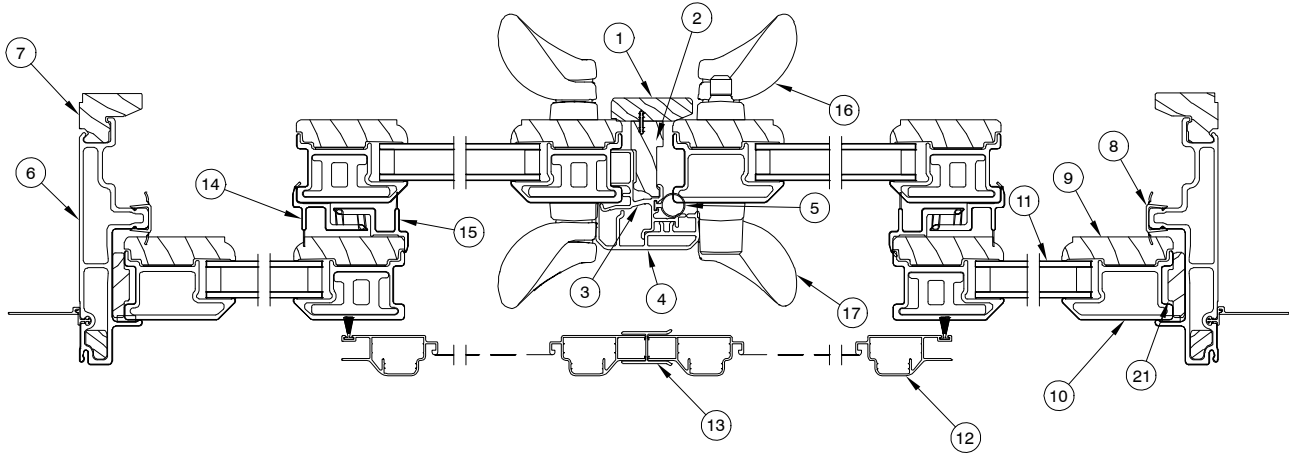

4 PANEL OPERATOR

**4 PANEL JAMB DETAIL – OXXO
RH Shown**