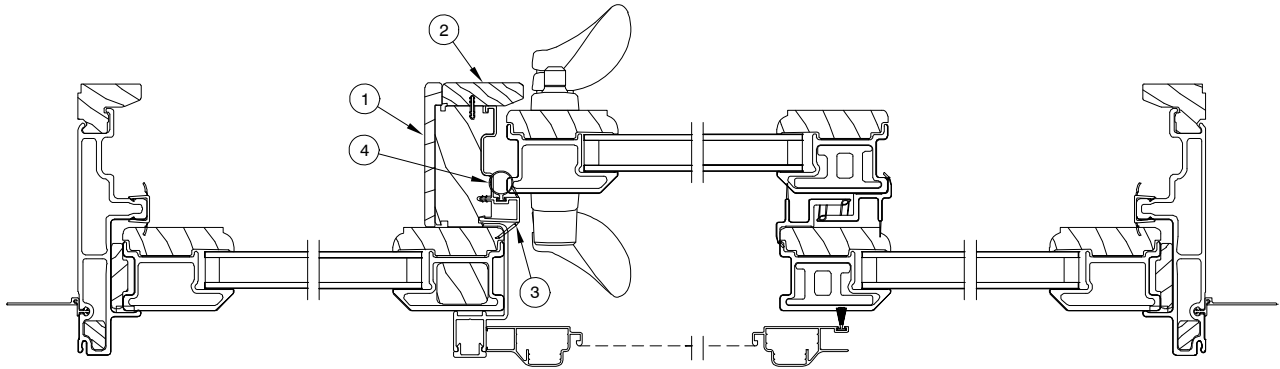

3 PANEL OPERATORS