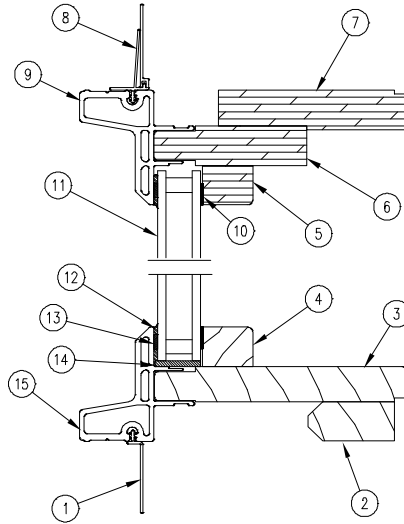

**Jamb
Detail**

**RT1
and
RT2**

RT6

NOTE: Not to scale; specifications subject to change without notice.

Elevate Aluminum Direct Glaze Round Top – Double Hung

**Head Jamb
and Sill Detail**

1. Sill Nailing Fin
2. Sill Standing Block
3. Sill
4. Glazing Bead
5. Glazing Bead (Radiused)
6. Primary Bent Frame
7. Secondary Bent Frame
8. Radius Nailing Fin
9. Head Jamb Cladding
10. Glazing Tape
11. Insulated Glass
12. Silicone Sealant
13. Silicone Bump-On
14. Glass Setting Block
15. Sill Cladding
16. Jamb Cladding
17. Jamb Nailing Fin
18. Jamb

RT1 and RT2

RT6

**Jamb
Detail**

NOTE: Not to scale; specifications subject to change without notice.

When ordering replacement parts specify:

1. Description;
2. Length;
3. Part number.

ILLUSTRATION <i>NOT TO SCALE</i>	DESCRIPTION	LENGTH	PART NUMBER
	<p>Glazing Tape <i>NOTE: 2-sided adhesive foam tape</i> 3/32" x 5/8"</p>	<p>96" (2438) 150' (45.7 meters)</p>	<p>11406227 11406212</p>
	<p>Silicone Bump-On</p>		<p>10500208</p>