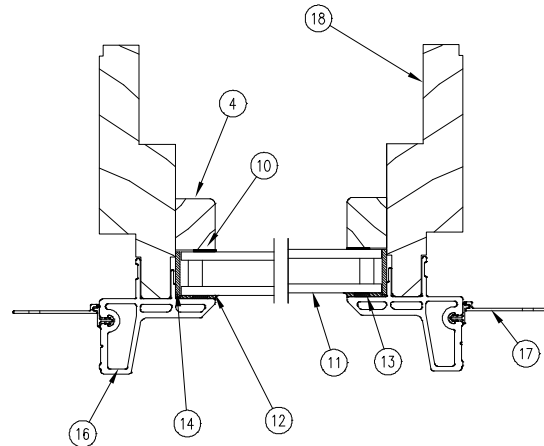

**Jamb
Detail**

**RT1
and
RT2**

RT6

NOTE: Not to scale; specifications subject to change without notice.

Elevate Aluminum Direct Glaze Round Top – Double Hung

**Head Jamb
and Sill Detail**

1. Sill Nailing Fin
2. Sill Standing Block
3. Sill
4. Glazing Bead
5. Glazing Bead (Radiused)
6. Primary Bent Frame
7. Secondary Bent Frame
8. Radius Nailing Fin
9. Head Jamb Cladding
10. Glazing Tape
11. Insulated Glass
12. Silicone Sealant
13. Silicone Bump-On
14. Glass Setting Block
15. Sill Cladding
16. Jamb Cladding
17. Jamb Nailing Fin
18. Jamb

RT1 and RT2

RT6

**Jamb
Detail**

NOTE: Not to scale; specifications subject to change without notice.

When ordering replacement parts specify:

1. Description;
2. Length;
3. Part number.

ILLUSTRATION <i>NOT TO SCALE</i>	DESCRIPTION	LENGTH	PART NUMBER
	<p>Glazing Tape <i>NOTE: 2-sided adhesive foam tape</i> 3/32" x 5/8"</p>	<p>96" (2438) 150' (45.7 meters)</p>	<p>11406227 11406212</p>
	<p>Silicone Bump-On</p>		<p>10500208</p>