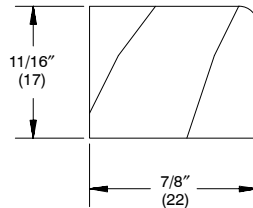

When ordering replacement wood parts specify:

1. Profile number;
2. Description;
3. Part number;
4. Bare wood, White, Designer Black or Clear interior.

Replacement Stops

Description	Call Number	Bare Wood	White	Designer Black	Clear
IRTM CA					
W4160 – Complete set					
RT1	33–1W	31508131	39208131	39938131	33838131
RT1	37–1W	31508132	39208132	39938132	33838132
RT1	33–2W	31508164	39208164	39938164	33838164
RT1	37–2W	31508165	39208165	39938165	33838165
RT2	37W	31508133	39208133	39938133	33838133
RT2	49W	31508134	39208134	39938134	33838134
RT2	73W	31508135	39208135	39938135	33838135
RT6	21W / 25W / 29W	31508166	39208166	39938166	33838166
RT6	33W / 37W	31508167	39208167	39938167	33838167
RT6	41W	31508168	39208168	39938168	33838168
RT6	49W / 57W	31508136	39208136	39938136	33838136
RT6	65W / 73W	31508137	39208137	39938137	33838137
RT7 and RT8	25 Quarter Cir	31508129	39208129	39938129	33838129
IRTM DH					
W4160 – Complete set					
RT1	36–1W	31508138	39208138	39938138	33838138
RT1	42–1W	31508139	39208139	39938139	33838139
RT1	26–2W	31508172	39208172	39938172	33838172
RT1	30–2W	31508173	39208173	39938173	33838173
RT1	38–2W	31508140	39208140	39938140	33838140
RT1	42–2W	31508174	39208174	39938174	33838174
RT2	68W	31508141	39208141	39938141	33838141
RT2	72W	31508144	39208144	39938144	33838144
RT6	26W / 30W	31508175	39208175	39938175	33838175
RT6	34W / 36W	31508176	39208176	39938176	33838176
RT6	38W / 42W	31508177	39208177	39938177	33838177
RT6	52W / 60W	31508178	39208178	39938178	33838178
RT6	68W / 72W	31508137	39208137	39938137	33838137
RT6	76W / 84W	31508179	39208179	39938179	33838179
RT 7 and RT 8	30 Quarter Cir	31508169	39208169	39938169	33838169
RT 7 and RT 8	34 Quarter Cir	31508170	39208170	39938170	33838170
RT 7 and RT 8	36 Quarter Cir	31508171	39208171	39938171	33838171

* Specific sizes/shapes need to be ordered by part number through the Marvin ordering system.