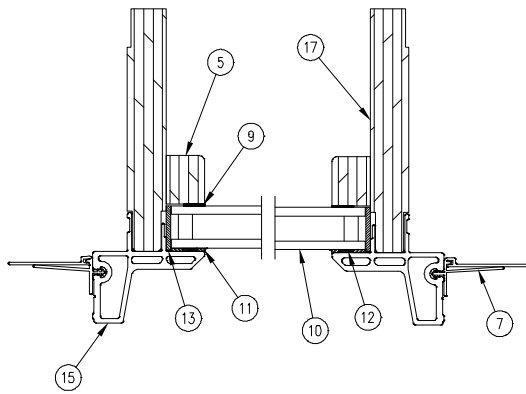

**Jamb
Detail**

**RT1
and
RT2**