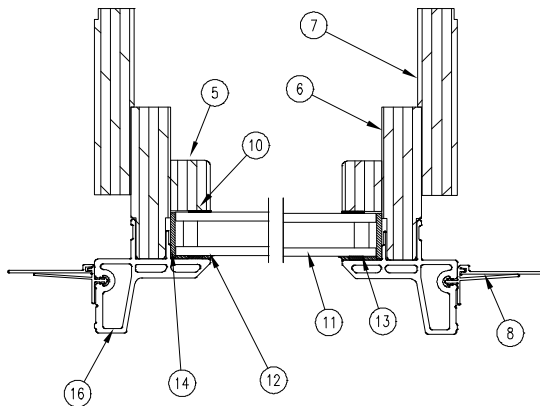

**Jamb
Detail**

**RT1
and
RT2**

RT6

NOTE: Not to scale; specifications subject to change without notice.

Elevate Aluminum Direct Glaze Round Top – Double Hung

**Head Jamb
and Sill Detail**

1. Sill Nailing Fin
2. Sill Standing Block
3. Sill
4. Glazing Bead
5. Glazing Bead (Radiused)
6. Primary Bent Frame
7. Secondary Bent Frame
8. Radius Nailing Fin
9. Head Jamb Cladding
10. Glazing Tape
11. Insulated Glass
12. Silicone Sealant
13. Silicone Bump-On
14. Glass Setting Block
15. Sill Cladding
16. Jamb Cladding
17. Jamb Nailing Fin
18. Jamb

RT1 and RT2

RT6

**Jamb
Detail**

NOTE: Not to scale; specifications subject to change without notice.

When ordering replacement parts specify:

1. Description;
2. Length;
3. Part number.

ILLUSTRATION <i>NOT TO SCALE</i>	DESCRIPTION	LENGTH	PART NUMBER
	<p>Glazing Tape <i>NOTE: 2-sided adhesive foam tape</i> 3/32" x 5/8"</p>	<p>96" (2438) 150' (45.7 meters)</p>	<p>11406227 11406212</p>
	<p>Silicone Bump-On</p>		<p>10500208</p>