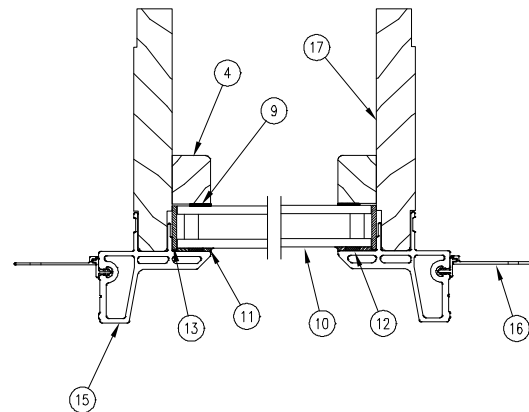

Elevate Aluminum Direct Glaze Round Top – Casement

**Head Jamb
and Sill Detail**

- 1. Sill Nailing Fin
- 2. Sill Standing Block
- 3. Sill
- 4. Glazing Bead
- 5. Glazing Bead (Radiused)
- 6. Head Jamb
- 7. Radius Nailing Fin
- 8. Head Jamb Cladding
- 9. Glazing Tape
- 10. Insulated Glass
- 11. Silicone Sealant
- 12. Silicone Bump-On
- 13. Glass Setting Block
- 14. Sill Cladding
- 15. Jamb Cladding
- 16. Jamb Nailing Fin
- 17. Jamb

**Jamb
Detail**

**RT1
and
RT2**

RT6

NOTE: Not to scale; specifications subject to change without notice.

Elevate Aluminum Direct Glaze Round Top – Double Hung

**Head Jamb
and Sill Detail**

1. Sill Nailing Fin
2. Sill Standing Block
3. Sill
4. Glazing Bead
5. Glazing Bead (Radiused)
6. Primary Bent Frame
7. Secondary Bent Frame
8. Radius Nailing Fin
9. Head Jamb Cladding
10. Glazing Tape
11. Insulated Glass
12. Silicone Sealant
13. Silicone Bump-On
14. Glass Setting Block
15. Sill Cladding
16. Jamb Cladding
17. Jamb Nailing Fin
18. Jamb

RT1 and RT2

RT6

**Jamb
Detail**

NOTE: Not to scale; specifications subject to change without notice.

When ordering replacement parts specify:

1. Description;
2. Length;
3. Part number.

ILLUSTRATION <i>NOT TO SCALE</i>	DESCRIPTION	LENGTH	PART NUMBER
	<p>Glazing Tape <i>NOTE: 2-sided adhesive foam tape</i> 3/32" x 5/8"</p>	<p>96" (2438) 150' (45.7 meters)</p>	<p>11406227 11406212</p>
	<p>Silicone Bump-On</p>		<p>10500208</p>