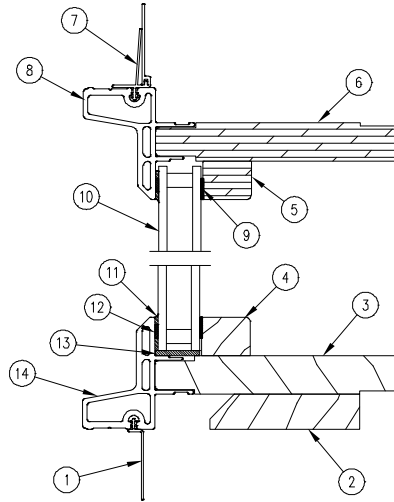

Elevate Aluminum Direct Glaze Round Top – Casement

**Head Jamb
and Sill Detail**

1. Sill Nailing Fin
2. Sill Standing Block
3. Sill
4. Glazing Bead
5. Glazing Bead (Radiused)
6. Head Jamb
7. Radius Nailing Fin
8. Head Jamb Cladding
9. Glazing Tape
10. Insulated Glass
11. Silicone Sealant
12. Silicone Bump-On
13. Glass Setting Block
14. Sill Cladding
15. Jamb Cladding
16. Jamb Nailing Fin
17. Jamb