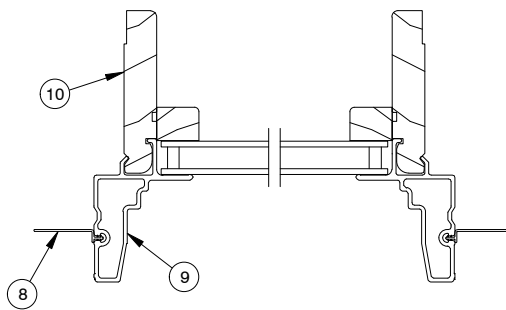

**Jamb
Detail**

NOTE: Not to scale; specifications subject to change without notice.