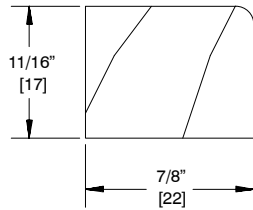

NOTE: Not to scale; specifications subject to change without notice.

When ordering replacement parts specify:

1. Description;
2. Profile;
3. Call number;
4. Part number
5. Bare wood or white interior.

ILLUSTRATION <i>NOT TO SCALE</i>	DESCRIPTION	CALL NUMBER	PART NO.
	<b>Glazing Tape</b>	96" (2438) 100' (30 meters)	11406227 11406226
	<b>Silicone Bump-On</b>		10500208

<b>Illustration</b> <i>NOT TO SCALE</i>	<b>Description</b>	<b>Bare Wood</b>	<b>White</b>	<b>Designer Black</b>	<b>Clear</b>
	<b>Interior Trim*</b> <b>W1366</b>  Lineal - 96 1/4" (2445) Lineal - 120" (3048)	  31760796 31760999	  39230796 39230999	  39930796 39930999	  31860796 31860999
	<b>Plinth Block - 3"</b> <i>NOTE: Pine</i>	  11850093	  39299100	  39939100	  10499101