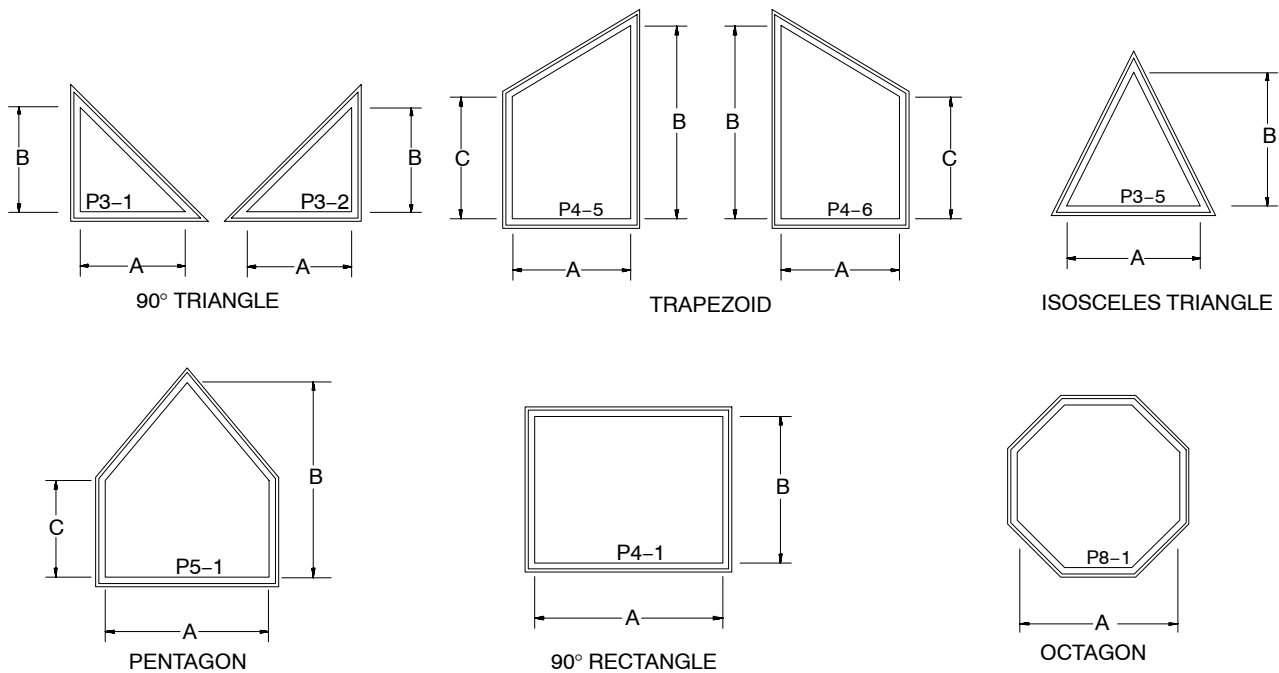

ORDERING POLYGON REPLACEMENT GLASS

When ordering replacement glass specify:

1. Order #
2. Shape (see shapes below);
3. Rough opening* (polygon shapes only);
4. Glazing.

NOTE: Stops (W4160) are included when ordering replacement glass for Direct Glaze Polygon.

* If rough opening is not available, provide the exterior daylight opening by measuring at key dimensions shown in the shape chart below and contact your Marvin representative to calculate rough opening.

NOTE: Exterior view shown