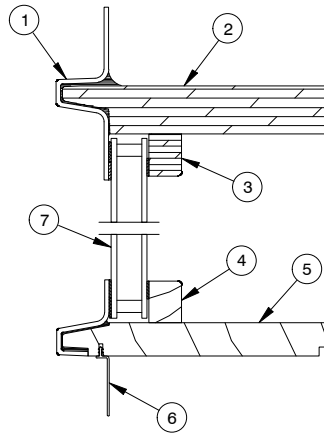

SLIDING PATIO DOOR/INSWING FRENCH DOOR ROUND TOP

**Head Jamb
and Sill Detail**

1. Fiberglass Exterior
2. Laminated Frame
3. Laminated Glazing Bead
4. Glazing Bead
5. Sill
6. Sill Nailing Fin
7. Insulating Glass

NOTE: Not to scale; specifications subject to change without notice.