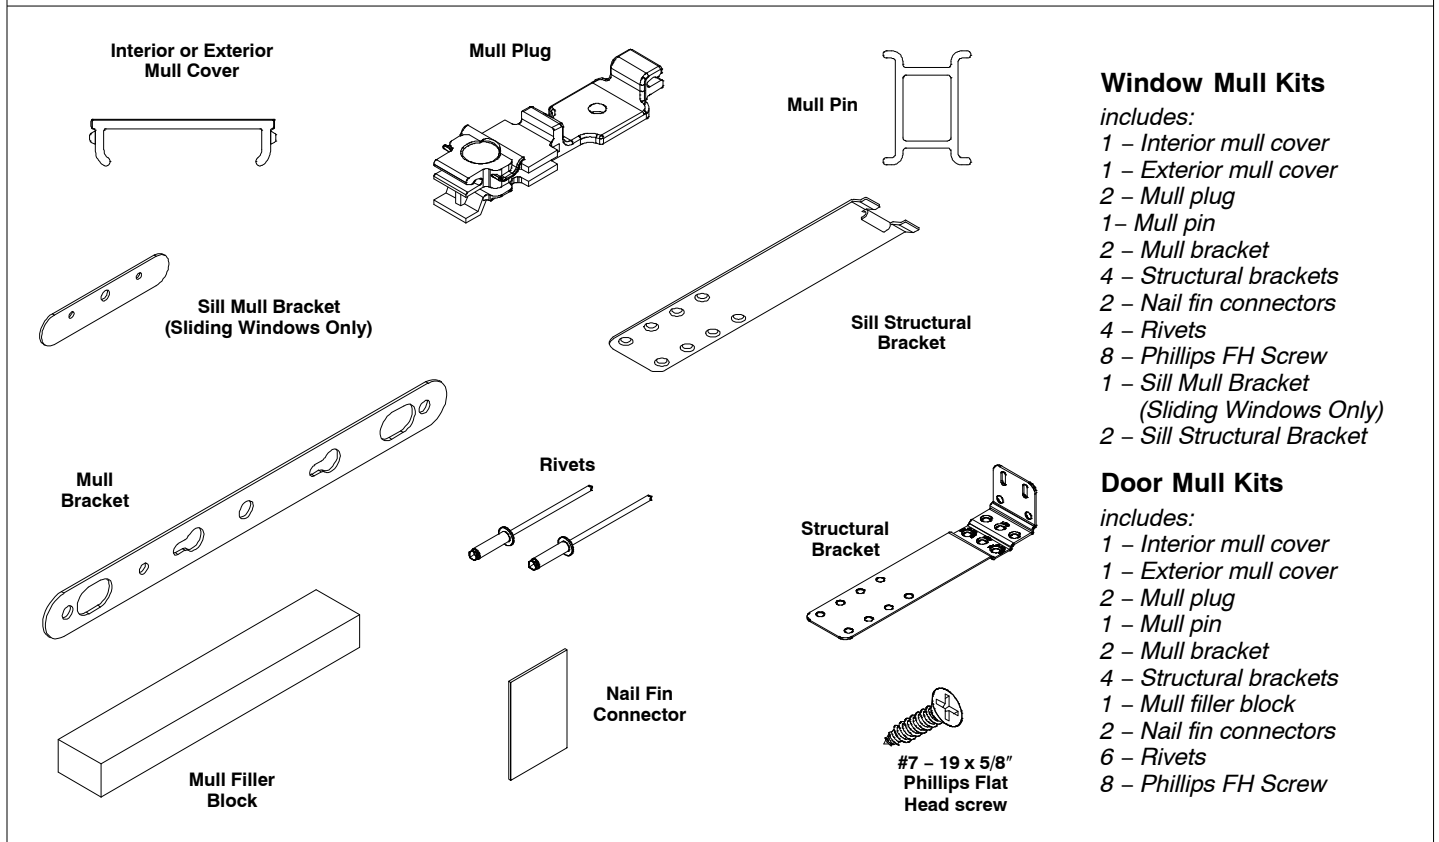

Interior or Exterior Mull Cover

Mull Pin

Mull Plug

Mull Bracket

Sill Mull Bracket

Rivets

Mull Reinforcement Bracket

Installation Bracket Through Jamb

When ordering mull kits specify:

1. Description
2. Call number
3. Color
4. Part number

ILLUSTRATION AND DESCRIPTION

Illustrations not to scale

Window Mull Kits

includes:

- 1 – Interior mull cover
- 1 – Exterior mull cover
- 2 – Mull plug
- 1 – Mull pin
- 2 – Mull bracket
- 4 – Structural brackets
- 2 – Nail fin connectors
- 4 – Rivets
- 8 – Phillips FH Screw
- 1 – Sill Mull Bracket
(Sliding Windows Only)
- 2 – Sill Structural Bracket