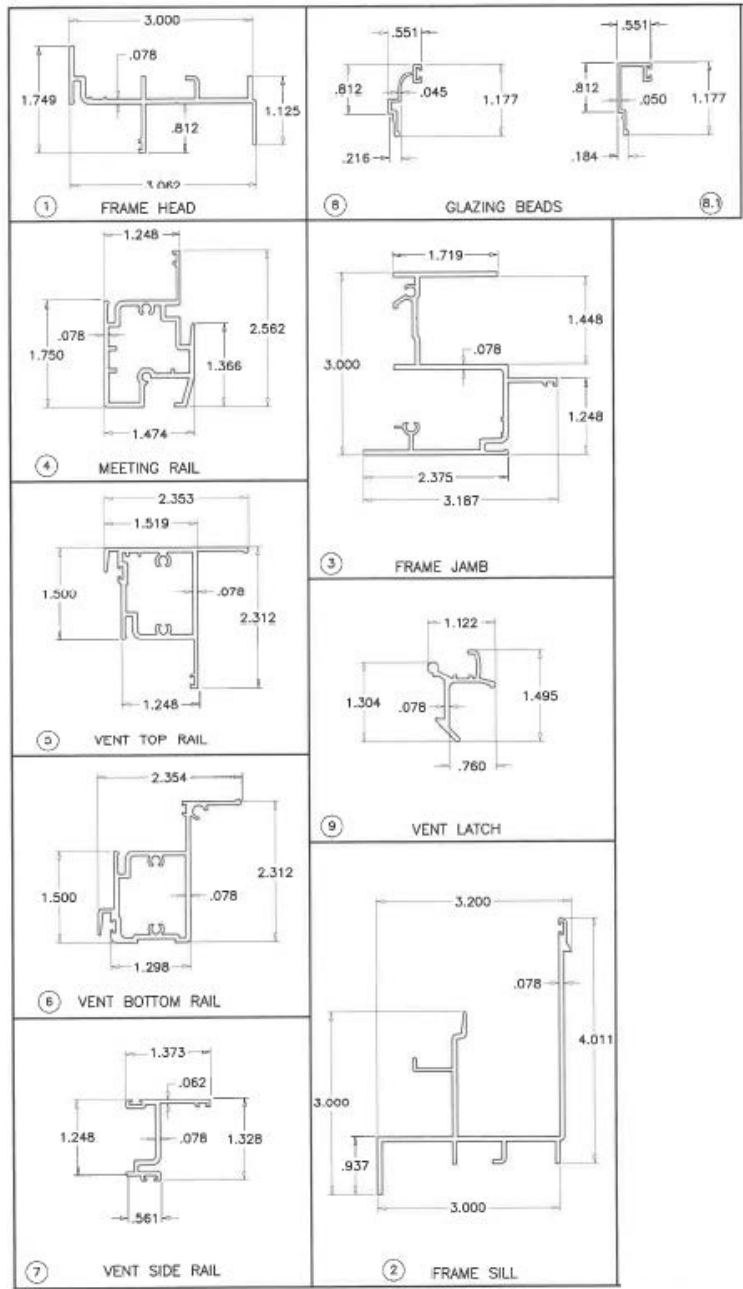

Parts Details 100 Hercules

Item Number	Part Number	Required	Description
1	SIW101	1	Frame Head
2	SIW123	1	Frame Sill
3	SIW103	2	Frame Jamb
4	SIW104	1	Fixed Meeting Rail
5	SIW105	1	Vent Top Rail
6	SIW106	1	Vent Bottom Rail
7	SIW107	2	Vent Side Rail
8	SIW108	As Required	Glazing Bead (7/16" Glass)
8.1	SIW127	As Required	Alternate Glazing Bead (7/16" Glass)
9	SIW109	2/Vent	Vent Latch 9 3/4" from ends
10	NA	1/Latch	Latch Spring
11	SIW113	As Required	Glazing Leg Spacer
12	NA	As Required	Setting Blocks
13	NA	3/Sill	Baffle
14	NA	4/Vent	Vent Guide
15	938W	As Required	Exterior Glazing Gasket
16	#10 x 1 1/2"	20	Frame & Vent Assembly Screws
17	NA	As Required	Sweep Latch (Optional)
18	W23201NG	As Required	Vent Weather Stripping
19	U4333	As Required	Bulb Weather Stripping @ Vent Horizontal
20	938BL	As Required	Frame Sill Weather Stripping (.18" W x .325" H)
21	NA	2/Vent	Spiral Balance
22	NA	1/Balance	Ultralift Bracket
23	NA	2	Sash Stop
24	NA	1	7/16" Box Screen
25	NA	1	Fix Rail Reinforcing (1 1/4" x 1/4")

Parts Details 100 Hercules