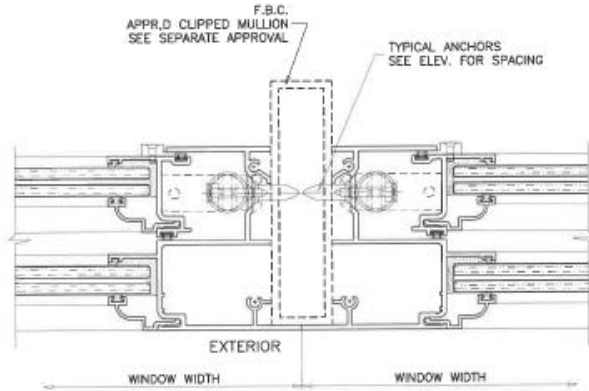

Minimum and Maximums

PRODUCT ABBREVIATION	MAX AREA (sq. ft.)	MAX WIDTH (in.)	MAX HEIGHT (in.)	MAX DP (PSF)	OPERATION
COSH	35	53-1/8	96	+ 106.7 / -130	VERTICAL SLIDING

Configurations

Equal Sash

Unequal Sash

Section Details 100 Hercules

Section Details 100 Hercules

Parts Details 100 Hercules

Item Number	Part Number	Required	Description
1	SIW101	1	Frame Head
2	SIW123	1	Frame Sill
3	SIW103	2	Frame Jamb
4	SIW104	1	Fixed Meeting Rail
5	SIW105	1	Vent Top Rail
6	SIW106	1	Vent Bottom Rail
7	SIW107	2	Vent Side Rail
8	SIW108	As Required	Glazing Bead (7/16" Glass)
8.1	SIW127	As Required	Alternate Glazing Bead (7/16" Glass)
9	SIW109	2/Vent	Vent Latch 9 3/4" from ends
10	NA	1/Latch	Latch Spring
11	SIW113	As Required	Glazing Leg Spacer
12	NA	As Required	Setting Blocks
13	NA	3/Sill	Baffle
14	NA	4/Vent	Vent Guide
15	938W	As Required	Exterior Glazing Gasket
16	#10 x 1 1/2"	20	Frame & Vent Assembly Screws
17	NA	As Required	Sweep Latch (Optional)
18	W23201NG	As Required	Vent Weather Stripping
19	U4333	As Required	Bulb Weather Stripping @ Vent Horizontal
20	938BL	As Required	Frame Sill Weather Stripping (.18" W x .325" H)
21	NA	2/Vent	Spiral Balance
22	NA	1/Balance	Ultralift Bracket
23	NA	2	Sash Stop
24	NA	1	7/16" Box Screen
25	NA	1	Fix Rail Reinforcing (1 1/4" x 1/4")