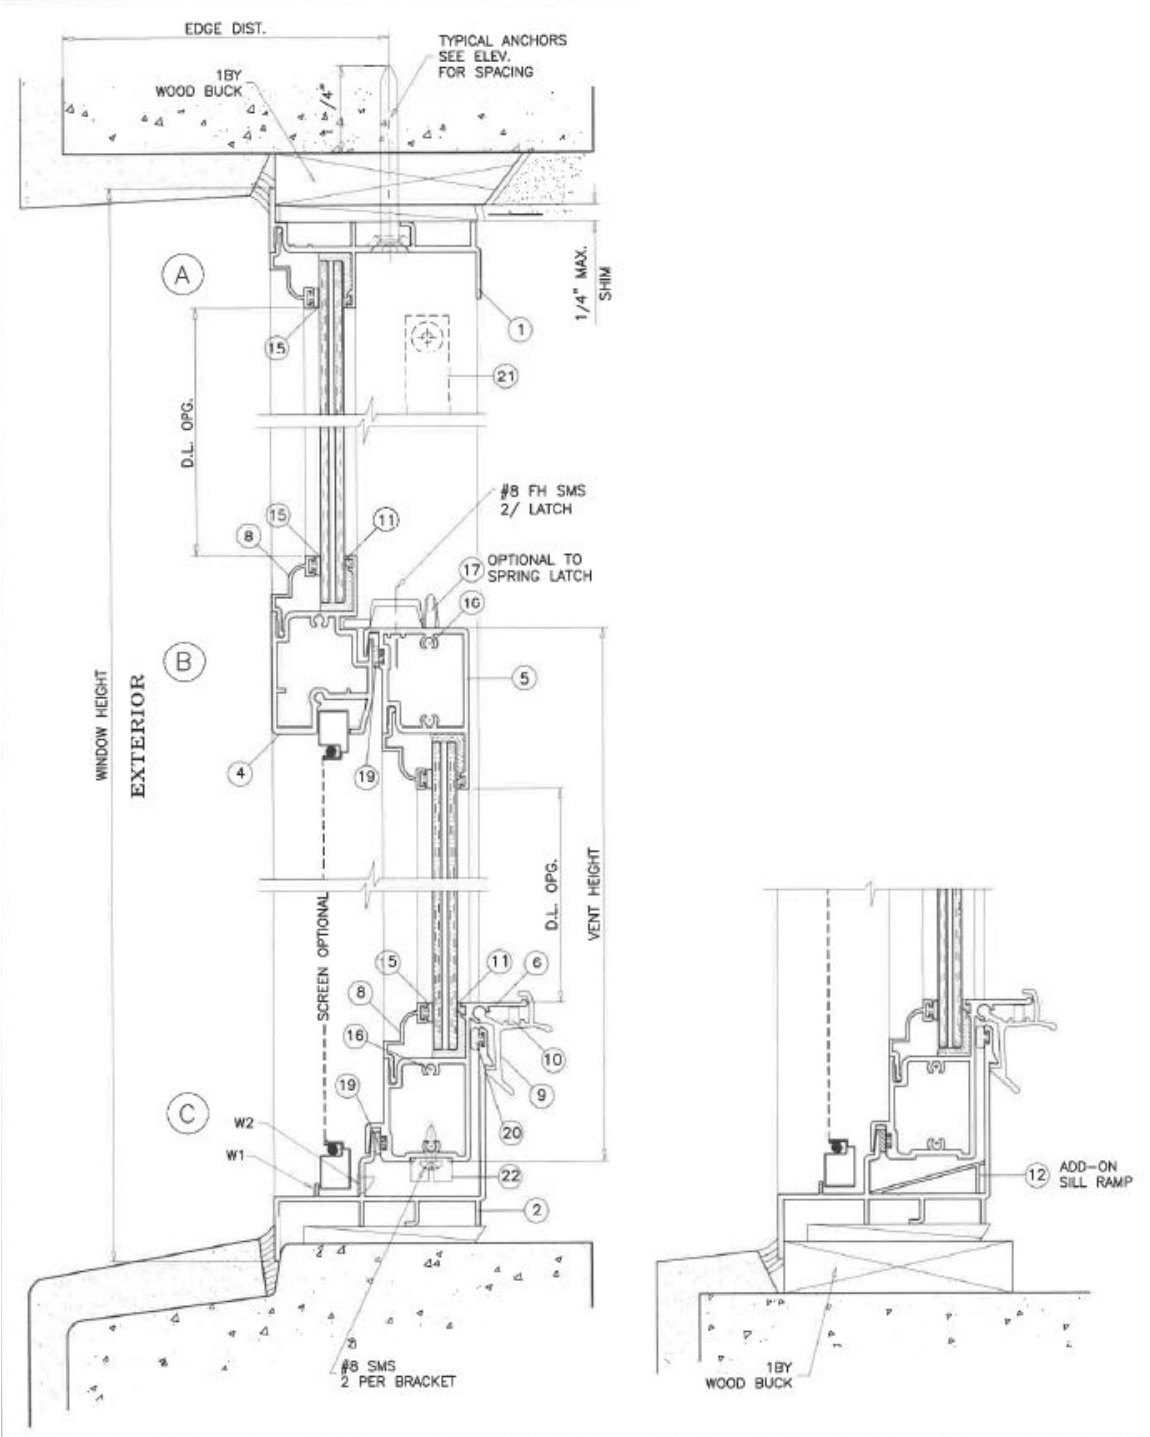

Section Details 100 Storm Safe