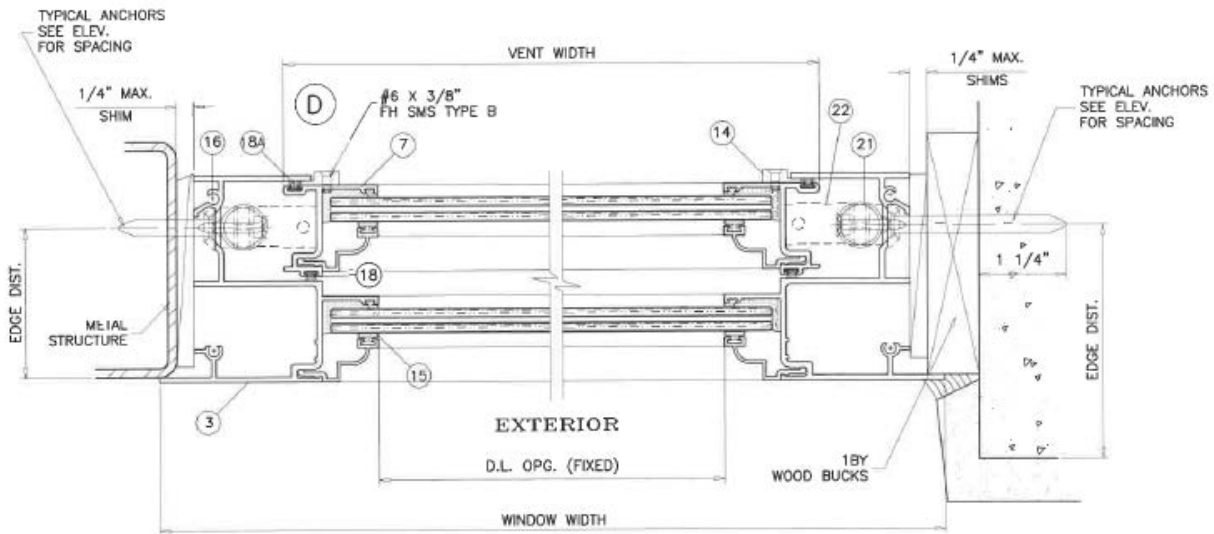

Section Details 100 Storm Safe

Parts Details 100 Storm Safe

Item Number	Part Number	Required	Description
1	SIW101	1	Frame Head
2	SIW123	1	Frame Sill
3	SIW103	2	Frame Jamb
4	SIW104	1	Fixed Meeting Rail
5	SIW105	1	Vent Top Rail
6	SIW106	1	Vent Bottom Rail
7	SIW107	2	Vent Side Rail
8	SIW108	As Required	Glazing Bead (7/16" Glass)
8.1	SIW127	As Required	Alternate Glazing Bead (7/16" Glass)
8A	SIW112	As Required	Glazing Bead (3/8" Glass)
8.1A	SIW128	As Required	Alternate Glazing Bead (3/8" Glass)
8B	SIW117	As Required	Glazing Bead (Laminated Insulated Glass)
9	SIW109	2/Vent	Vent Latch 9 3/4" from ends
10	NA	1/Latch	Latch Spring
11	SIW113	As Required	Glazing Leg Spacer
12	SIW124	1	Sill Ramp
13	NA	As Required	Setting Blocks
14	NA	4/Vent	Vent Guide
15	E2021BKN4020	As Required	Glazing Bulb Vinyl
16	#10 x 1 1/2"	20	Frame & Vent Assembly Screws
17	NA	2/Vent	Sweep Latch (Optional)
18	W23201NG0000	As Required	Vent Weather Stripping @ Exterior
18A	W33321NG0000	As Required	Vent Weather Stripping @ Interior
19	938BL	As Required	Bulb Weather Stripping @ Vent Horizontal
20	NA	As Required	Frame Sill Weather Stripping
21	NA	2/Vent	Spiral Balance
22	NA	1/Balance	Ultralift Bracket
23	NA	2	Sash Stop
24	NA	1	7/16" Box Screen
25	NA	As Required	Insulated Glass Edge Spacer