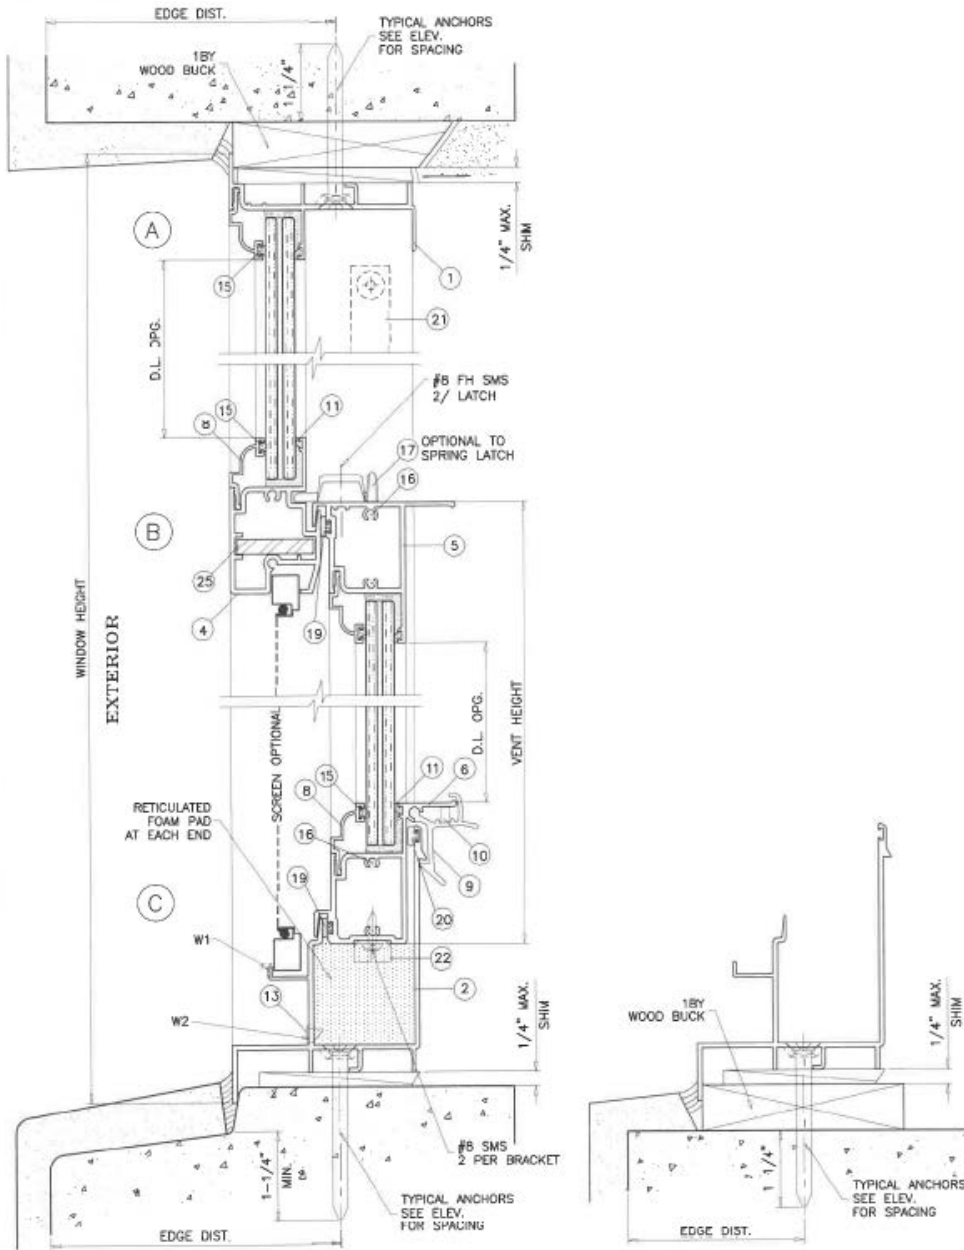

Unit Features

Product Name: Coastline Single Hung

Product Series:

- 100 HERCULES
- 100 STORMSAFE

Abbreviation: COSH IZ4

Frame:

- Frame is .078 extruded aluminum
- Frame depth is 3 15/16"
- Optional Color Finishes:
 - Storm Safe White
 - Storm Safe Bronze
 - Anodized
 - Walnut
 - Red Cinnamon
 - Honey Cherry
 - English Oak
 - White Kynar
 - Bronze Kynar
 - Black Kynar
 - Custom Colors available
 - Wood Grain Finishes

Minimum and Maximums

PRODUCT ABBREVIATION	MAX AREA (sq. ft.)	MAX WIDTH (in.)	MAX HEIGHT (in.)	MAX DP (PSF)	OPERATION
COSH	35	53-1/8	96	+ 106.7 / -130	VERTICAL SLIDING

Configurations

Equal Sash

Unequal Sash

Section Details 100 Hercules

Section Details 100 Hercules

Parts Details 100 Hercules

Item Number	Part Number	Required	Description
1	SIW101	1	Frame Head
2	SIW123	1	Frame Sill
3	SIW103	2	Frame Jamb
4	SIW104	1	Fixed Meeting Rail
5	SIW105	1	Vent Top Rail
6	SIW106	1	Vent Bottom Rail
7	SIW107	2	Vent Side Rail
8	SIW108	As Required	Glazing Bead (7/16" Glass)
8.1	SIW127	As Required	Alternate Glazing Bead (7/16" Glass)
9	SIW109	2/Vent	Vent Latch 9 3/4" from ends
10	NA	1/Latch	Latch Spring
11	SIW113	As Required	Glazing Leg Spacer
12	NA	As Required	Setting Blocks
13	NA	3/Sill	Baffle
14	NA	4/Vent	Vent Guide
15	938W	As Required	Exterior Glazing Gasket
16	#10 x 1 1/2"	20	Frame & Vent Assembly Screws
17	NA	As Required	Sweep Latch (Optional)
18	W23201NG	As Required	Vent Weather Stripping
19	U4333	As Required	Bulb Weather Stripping @ Vent Horizontal
20	938BL	As Required	Frame Sill Weather Stripping (.18" W x .325" H)
21	NA	2/Vent	Spiral Balance
22	NA	1/Balance	Ultralift Bracket
23	NA	2	Sash Stop
24	NA	1	7/16" Box Screen
25	NA	1	Fix Rail Reinforcing (1 1/4" x 1/4")