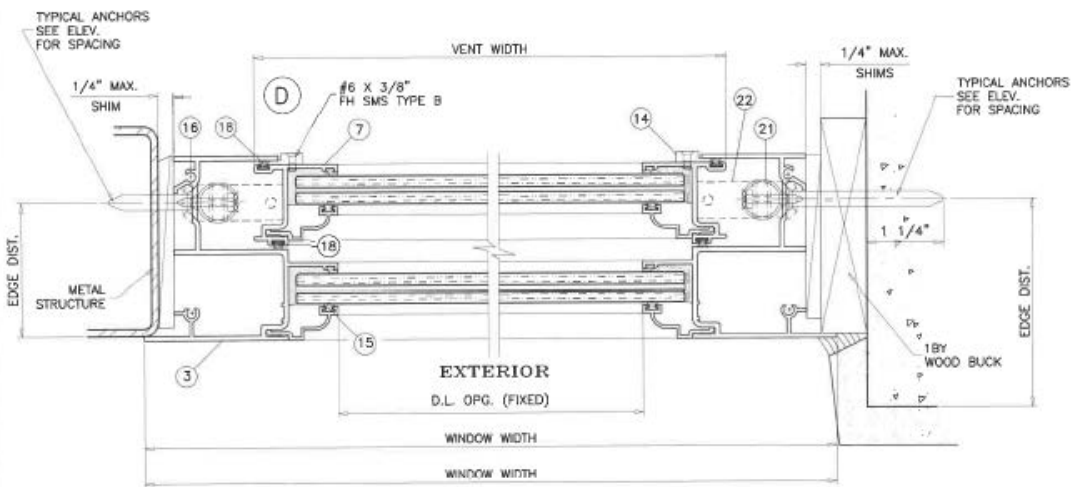

Minimum and Maximums

PRODUCT ABBREVIATION	MAX AREA (sq. ft.)	MAX WIDTH (in.)	MAX HEIGHT (in.)	MAX DP (PSF)	OPERATION
COSH	35	53-1/8	96	+ 106.7 / -130	VERTICAL SLIDING

Configurations

Equal Sash

Unequal Sash

Section Details 100 Hercules

Section Details 100 Hercules

Parts Details 100 Hercules

Item Number	Part Number	Required	Description
1	SIW101	1	Frame Head
2	SIW123	1	Frame Sill
3	SIW103	2	Frame Jamb
4	SIW104	1	Fixed Meeting Rail
5	SIW105	1	Vent Top Rail
6	SIW106	1	Vent Bottom Rail
7	SIW107	2	Vent Side Rail
8	SIW108	As Required	Glazing Bead (7/16" Glass)
8.1	SIW127	As Required	Alternate Glazing Bead (7/16" Glass)
9	SIW109	2/Vent	Vent Latch 9 3/4" from ends
10	NA	1/Latch	Latch Spring
11	SIW113	As Required	Glazing Leg Spacer
12	NA	As Required	Setting Blocks
13	NA	3/Sill	Baffle
14	NA	4/Vent	Vent Guide
15	938W	As Required	Exterior Glazing Gasket
16	#10 x 1 1/2"	20	Frame & Vent Assembly Screws
17	NA	As Required	Sweep Latch (Optional)
18	W23201NG	As Required	Vent Weather Stripping
19	U4333	As Required	Bulb Weather Stripping @ Vent Horizontal
20	938BL	As Required	Frame Sill Weather Stripping (.18" W x .325" H)
21	NA	2/Vent	Spiral Balance
22	NA	1/Balance	Ultralift Bracket
23	NA	2	Sash Stop
24	NA	1	7/16" Box Screen
25	NA	1	Fix Rail Reinforcing (1 1/4" x 1/4")