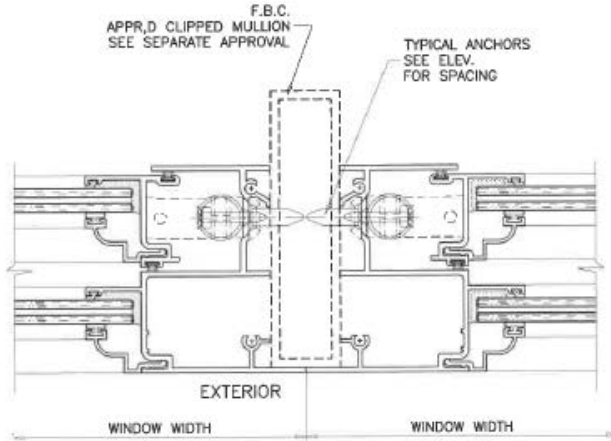

Section Details 100 Storm Safe

Parts Details 100 Storm Safe

Item Number	Part Number	Required	Description
1	SIW101	1	Frame Head
2	SIW123	1	Frame Sill
3	SIW103	2	Frame Jamb
4	SIW104	1	Fixed Meeting Rail
5	SIW105	1	Vent Top Rail
6	SIW106	1	Vent Bottom Rail
7	SIW107	2	Vent Side Rail
8	SIW108	As Required	Glazing Bead (7/16" Glass)
8.1	SIW127	As Required	Alternate Glazing Bead (7/16" Glass)
8A	SIW112	As Required	Glazing Bead (3/8" Glass)
8.1A	SIW128	As Required	Alternate Glazing Bead (3/8" Glass)
8B	SIW117	As Required	Glazing Bead (Laminated Insulated Glass)
9	SIW109	2/Vent	Vent Latch 9 3/4" from ends
10	NA	1/Latch	Latch Spring
11	SIW113	As Required	Glazing Leg Spacer
12	SIW124	1	Sill Ramp
13	NA	As Required	Setting Blocks
14	NA	4/Vent	Vent Guide
15	E2021BKN4020	As Required	Glazing Bulb Vinyl
16	#10 x 1 1/2"	20	Frame & Vent Assembly Screws
17	NA	2/Vent	Sweep Latch (Optional)
18	W23201NG0000	As Required	Vent Weather Stripping @ Exterior
18A	W33321NG0000	As Required	Vent Weather Stripping @ Interior
19	938BL	As Required	Bulb Weather Stripping @ Vent Horizontal
20	NA	As Required	Frame Sill Weather Stripping
21	NA	2/Vent	Spiral Balance
22	NA	1/Balance	Ultralift Bracket
23	NA	2	Sash Stop
24	NA	1	7/16" Box Screen
25	NA	As Required	Insulated Glass Edge Spacer